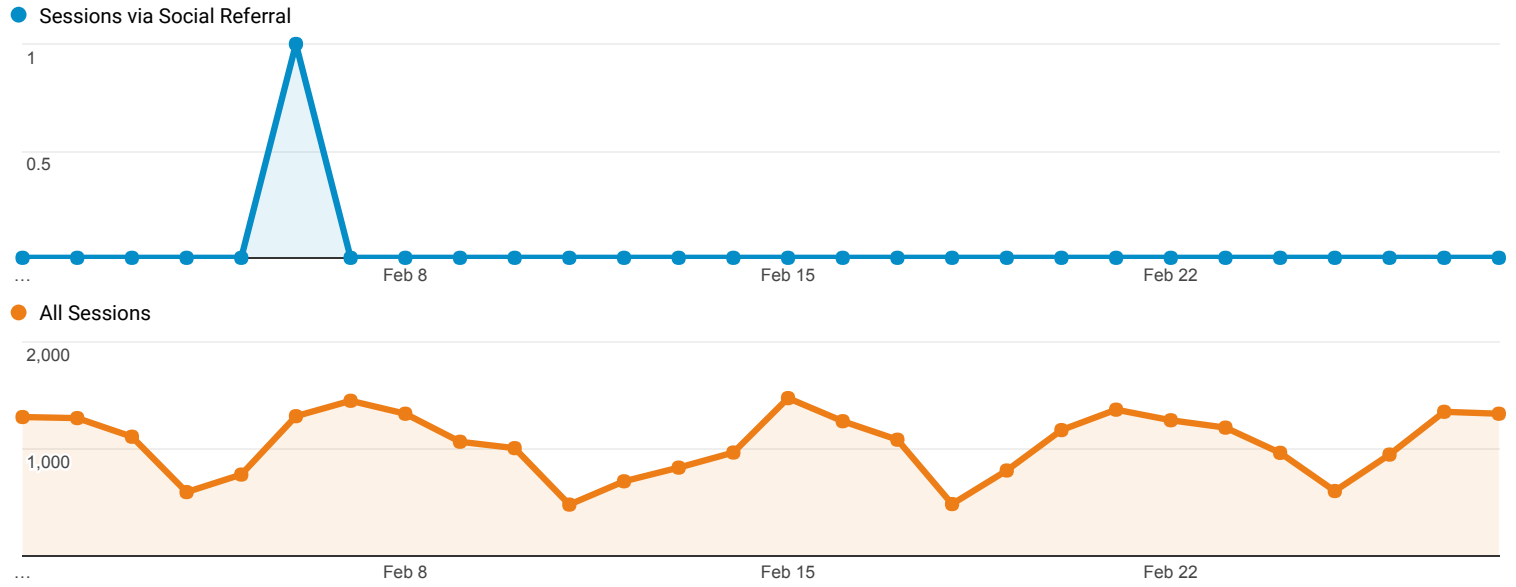

Shared URL	Sessions	Pageviews	Avg. Session Duration	Pages / Session
1. library.umaine.edu/	6 (42.86%)	6 (20.00%)	00:00:00	1.00
2. library.umaine.edu/library.umaine.edu	2 (14.29%)	5 (16.67%)	00:27:21	2.50
3. libguides.library.umaine.edu/library.umaine.edu	1 (7.14%)	2 (6.67%)	00:04:33	2.00
4. library.umaine.edu/2017/02/01/fogler-library-book-club-spring-lineup/	1 (7.14%)	1 (3.33%)	00:00:15	1.00
5. library.umaine.edu/2017/02/01/fogler-library-book-club-spring-lineup/library.umaine.edu	1 (7.14%)	6 (20.00%)	00:56:30	6.00
6. library.umaine.edu/event/books-life-feat-jane-wellman-little/library.umaine.edu	1 (7.14%)	1 (3.33%)	00:00:49	1.00
7. library.umaine.edu/event/workshop-introduction-microsoft-excel/	1 (7.14%)	5 (16.67%)	00:20:21	5.00
8. library.umaine.edu/indexesdb/_Indexes.asp	1 (7.14%)	4 (13.33%)	00:30:07	4.00

Rows 1 - 2 of 2

Feb 1, 2017 - Feb 28, 2017

Social Network Referrals

ALL » SOCIAL NETWORK: Pinterest

All Users
 0.00% Sessions

Social Referral

Shared URL	Sessions	Pageviews	Avg. Session Duration	Pages / Session
1. library.umaine.edu/404.html?from=https://www.pinterest.com/&page=/hudson/palmer/Mimbres/phototemp.asp?varhnum=5103	1 (100.00%)	1 (100.00%)	00:00:02	1.00

Rows 1 - 1 of 1