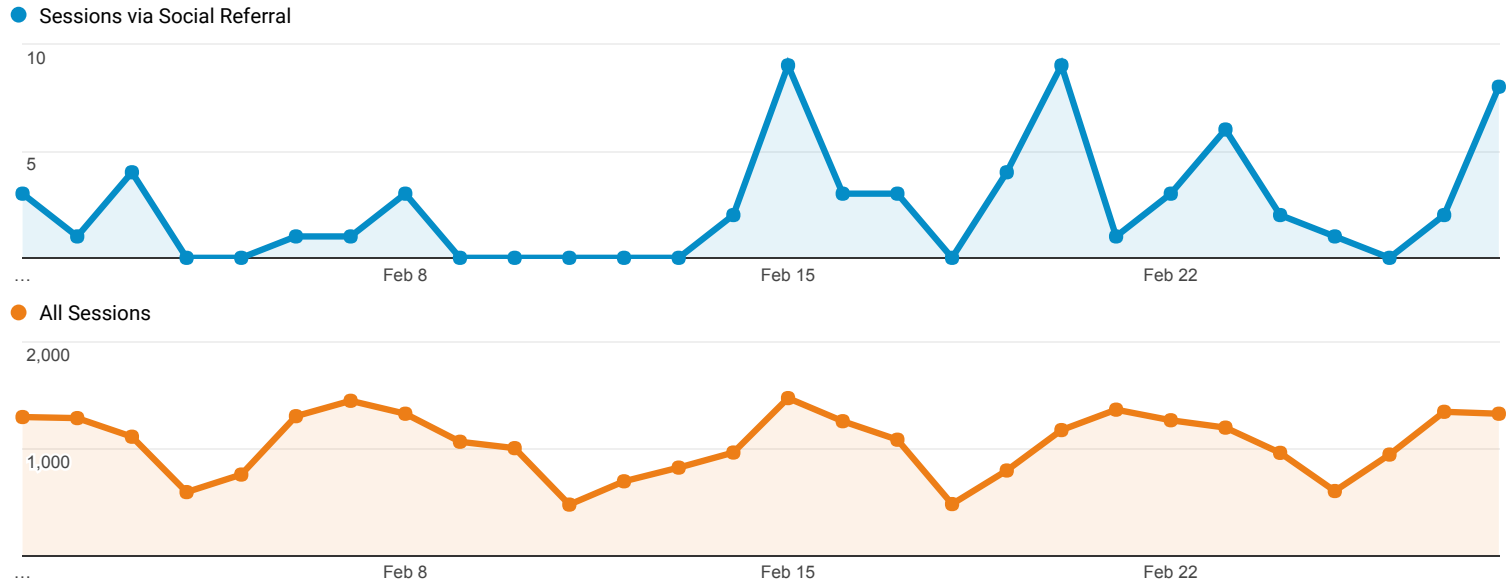

Rows 1 - 4 of 4

Feb 1, 2017 - Feb 28, 2017

Social Network Referrals

ALL » SOCIAL NETWORK: Facebook

All Users
0.22% Sessions

Social Referral

Shared URL	Sessions	Pageviews	Avg. Session Duration	Pages / Session
1. libguides.library.umaine.edu/wgsnewtitles	6 (9.09%)	9 (6.25%)	00:00:45	1.50
2. library.umaine.edu/event/workshop-introduction-microsoft-excel/	6 (9.09%)	9 (6.25%)	00:03:29	1.50
3. libguides.library.umaine.edu/	5 (7.58%)	13 (9.03%)	00:07:58	2.60
4. library.umaine.edu/event/make-music-computer-workshop/	5 (7.58%)	6 (4.17%)	00:01:00	1.20
5. library.umaine.edu/theses/	5 (7.58%)	8 (5.56%)	00:02:23	1.60
6. libguides.library.umaine.edu/c.php?g=158342&p=4404353	4 (6.06%)	4 (2.78%)	00:00:00	1.00
7. libguides.library.umaine.edu/arts/images	3 (4.55%)	4 (2.78%)	00:08:12	1.33
8. libguides.library.umaine.edu/copyright	2 (3.03%)	2 (1.39%)	00:00:00	1.00
9. libguides.library.umaine.edu/grants	2 (3.03%)	22 (15.28%)	00:21:27	11.00
10. libguides.library.umaine.edu/library.umaine.edu	2 (3.03%)	5 (3.47%)	00:02:30	2.50
11. libguides.library.umaine.edu/mul200	2 (3.03%)	3 (2.08%)	00:00:11	1.50
12. libguides.library.umaine.edu/nas	2 (3.03%)	6 (4.17%)	00:16:16	3.00
13. libguides.library.umaine.edu/wiki	2 (3.03%)	2 (1.39%)	00:00:00	1.00
14. library.umaine.edu/	2 (3.03%)	4 (2.78%)	00:00:12	2.00
15. library.umaine.edu/2017/02/01/fogler-library-book-club-spring-lineup/	2 (3.03%)	2 (1.39%)	00:00:02	1.00
16. library.umaine.edu/library.umaine.edu	2 (3.03%)	23 (15.97%)	00:15:41	11.50
17. libguides.library.umaine.edu/altmetrics	1 (1.52%)	1 (0.69%)	00:00:00	1.00

Rows 1 - 30 of 30

Feb 1, 2017 - Feb 28, 2017

Social Network Referrals

ALL » SOCIAL NETWORK: Twitter

All Users
0.05% Sessions

Social Referral

Sessions via Social Referral

All Sessions