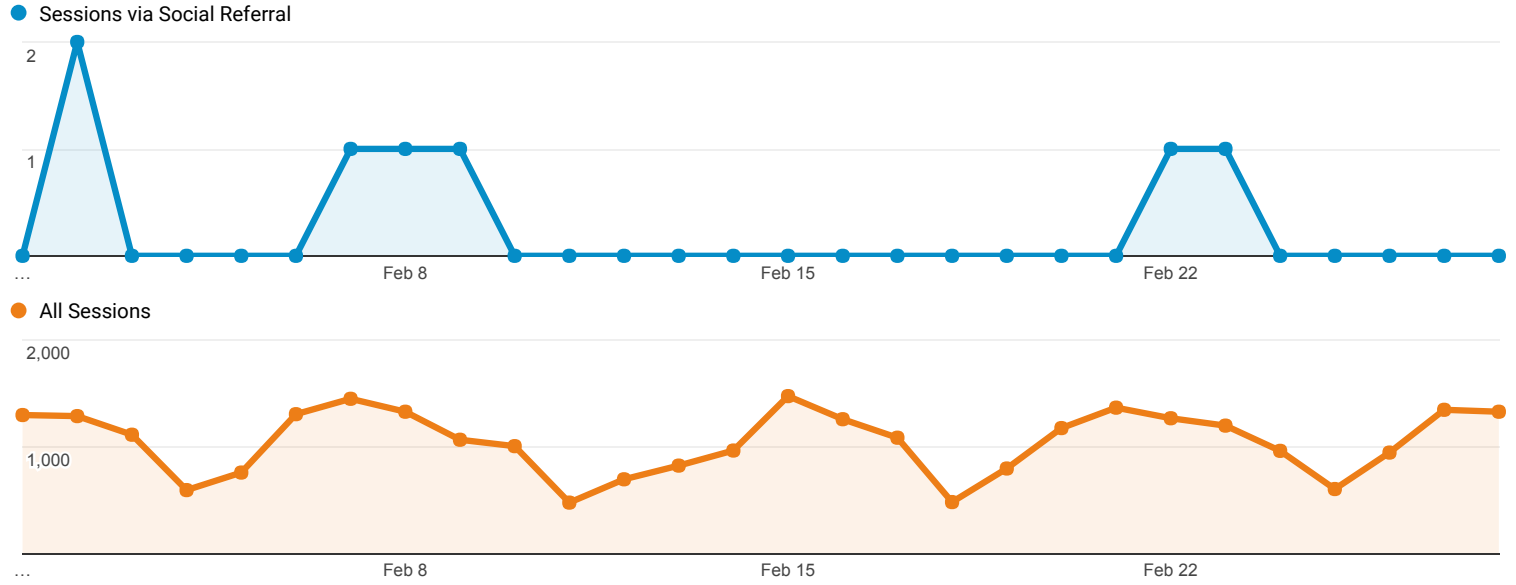

Rows 1 - 30 of 30

Feb 1, 2017 - Feb 28, 2017

Social Network Referrals

ALL » SOCIAL NETWORK: Twitter

All Users
0.05% Sessions

Social Referral

Sessions via Social Referral

All Sessions

Shared URL	Sessions	Pageviews	Avg. Session Duration	Pages / Session
1. library.umaine.edu/	6 (42.86%)	6 (20.00%)	00:00:00	1.00
2. library.umaine.edu/library.umaine.edu	2 (14.29%)	5 (16.67%)	00:27:21	2.50
3. libguides.library.umaine.edu/library.umaine.edu	1 (7.14%)	2 (6.67%)	00:04:33	2.00
4. library.umaine.edu/2017/02/01/fogler-library-book-club-spring-lineup/	1 (7.14%)	1 (3.33%)	00:00:15	1.00
5. library.umaine.edu/2017/02/01/fogler-library-book-club-spring-lineup/library.umaine.edu	1 (7.14%)	6 (20.00%)	00:56:30	6.00
6. library.umaine.edu/event/books-life-feat-jane-wellman-little/library.umaine.edu	1 (7.14%)	1 (3.33%)	00:00:49	1.00
7. library.umaine.edu/event/workshop-introduction-microsoft-excel/	1 (7.14%)	5 (16.67%)	00:20:21	5.00
8. library.umaine.edu/indexesdb/_Indexes.asp	1 (7.14%)	4 (13.33%)	00:30:07	4.00

Rows 1 - 8 of 8

Feb 1, 2017 - Feb 28, 2017

Social Network Referrals

ALL » SOCIAL NETWORK: Blogger

All Users
0.02% Sessions

Social Referral

Shared URL	Sessions	Pageviews	Avg. Session Duration	Pages / Session
1. library.umaine.edu/theses/	6 (85.71%)	12 (92.31%)	00:00:47	2.00
2. berryfamilytree.blogspot.com/2013/04/book-scrapbook-history-of-camden.html&page=/localhistory/Town_Register_Lincolnville.pdf	1 (14.29%)	1 (7.69%)	00:00:00	1.00

Rows 1 - 2 of 2

Feb 1, 2017 - Feb 28, 2017

Social Network Referrals

ALL » SOCIAL NETWORK: Pinterest

All Users
 0.00% Sessions

Social Referral

Shared URL	Sessions	Pageviews	Avg. Session Duration	Pages / Session
1. library.umaine.edu/404.html?from=https://www.pinterest.com/&page=/hudson/palmer/Mimbres/phototemp.asp?varhnum=5103	1 (100.00%)	1 (100.00%)	00:00:02	1.00