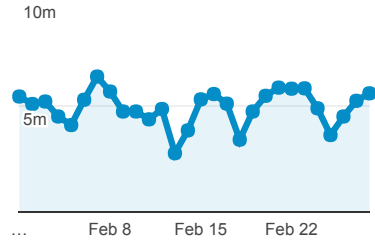

# My Dashboard

Feb 1, 2017 - Feb 28, 2017

All Users  
100.00% Sessions

## Avg. Visit Duration

Avg. Session Duration

## Visits by Traffic Type

organic direct referral

## Pageviews

85,020

% of Total: 100.00% (85,020)