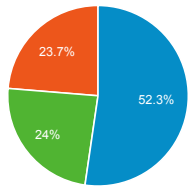

Visits by Traffic Type

organic direct referral

Visits and Pageviews by Mobile

Mobile (Including Tablet)	Sessions	Pageviews
No	27,539	81,545
Yes	1,891	3,475