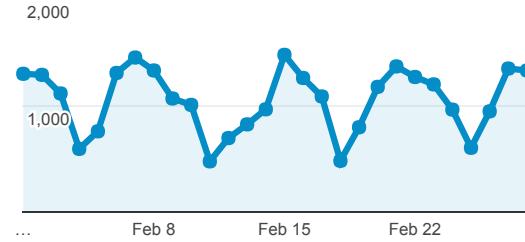

## Avg. Visit Duration

Avg. Session Duration

## Visits by Traffic Type

organic direct referral

## Visits and Pageviews by Mobile

Mobile (Including Tablet)	Sessions	Pageviews
No	27,539	81,545
Yes	1,891	3,475

## Visits

Sessions