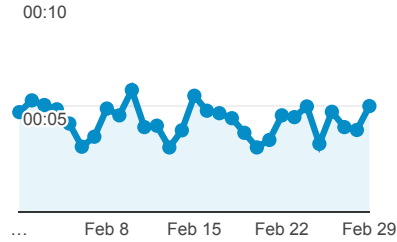

# My Dashboard

Feb 1, 2016 - Feb 29, 2016

All Users  
100.00% Sessions

## Avg. Visit Duration

Avg. Session Duration

## Visits by Traffic Type

organic referral direct

## Pageviews

**92,355**  
% of Total: 100.00% (92,355)