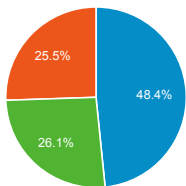

# My Dashboard

Feb 1, 2016 - Feb 29, 2016

All Users  
100.00% Sessions

## Avg. Visit Duration

Avg. Session Duration

## Visits by Traffic Type

organic referral direct

## Pageviews

**92,355**  
% of Total: 100.00% (92,355)