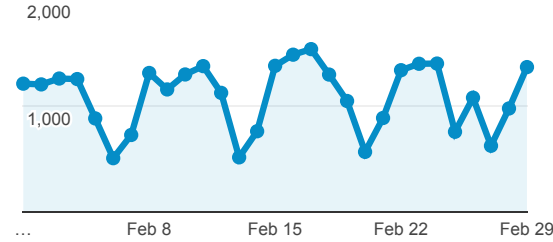

## Avg. Visit Duration

Avg. Session Duration

## Visits by Traffic Type

organic referral direct

## Visits and Pageviews by Mobile

Mobile (Including Tablet)	Sessions	Pageviews
No	29,178	87,489
Yes	2,353	4,866

## Visits

Sessions