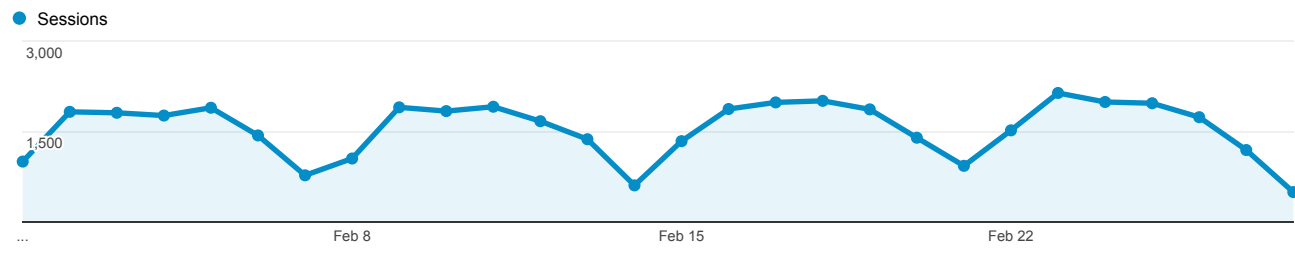

Traffic Sources

Feb 1, 2015 - Feb 1

All Sessions
100.00%

Explorer

Summary

Source / Medium	Acquisition			Behavior			Conversions		Goal 1: Mobile IDB Acc
	Sessions	% New Sessions	New Users	Bounce Rate	Pages / Session	Avg. Session Duration	Mobile IDB Access (Goal 1 Conversion Rate)	Mobile IDB Access (Goal 1 Completions)	A
	43,345 % of Total: 100.00% (43,345)	31.65% Avg for View: 31.63% (0.05%)	13,718 % of Total: 100.05% (13,711)	43.20% Avg for View: 43.20% (0.00%)	2.62 Avg for View: 2.62 (0.00%)	00:04:40 Avg for View: 00:04:40 (0.00%)	14.36% Avg for View: 14.36% (0.00%)	6,226 % of Total: 100.00% (6,226)	
1. google / organic	13,473 (31.08%)	14.62%	1,970 (14.36%)	43.06%	2.64	00:04:24	21.93%	2,955 (47.46%)	\$
2. library.umaine.edu / referral	11,849 (27.34%)	32.26%	3,823 (27.87%)	32.01%	3.08	00:06:45	1.83%	217 (3.49%)	\$
3. (direct) / (none)	10,534 (24.30%)	56.75%	5,978 (43.58%)	57.05%	2.15	00:03:15	13.04%	1,374 (22.07%)	\$
4. umaine.edu / referral	2,244 (5.18%)	20.77%	466 (3.40%)	29.01%	2.84	00:02:45	36.01%	808 (12.98%)	\$
5. yahoo / organic	1,222 (2.82%)	15.22%	186 (1.36%)	43.13%	2.32	00:04:14	24.55%	300 (4.82%)	\$
6. libraries.maine.edu / referral	1,181 (2.72%)	46.15%	545 (3.97%)	45.98%	2.01	00:03:41	8.81%	104 (1.67%)	\$
7. umaine.beta.libguides.com / referral	617 (1.42%)	2.76%	17 (0.12%)	44.25%	3.10	00:07:46	12.16%	75 (1.20%)	\$
8. bing / organic	588 (1.36%)	32.14%	189 (1.38%)	52.72%	2.07	00:02:05	20.07%	118 (1.90%)	\$
9. umaine.summon.serialssolutions.com / referral	392 (0.90%)	3.06%	12 (0.09%)	47.70%	2.55	00:08:28	9.44%	37 (0.59%)	\$
10. qq4nm4zz3u.search.serialssolutions.com / referral	226 (0.52%)	2.21%	5 (0.04%)	22.12%	3.24	00:04:08	34.51%	78 (1.25%)	\$
11. ursus.maine.edu / referral	90 (0.21%)	4.44%	4 (0.03%)	43.33%	2.50	00:04:40	0.00%	0 (0.00%)	\$
12. library.umaine.edu.prxy4.ursus.maine.edu / referral	79 (0.18%)	36.71%	29 (0.21%)	37.97%	2.19	00:03:36	26.58%	21 (0.34%)	\$
13. chemistry.umeche.maine.edu / referral	71 (0.16%)	14.08%	10 (0.07%)	19.72%	3.44	00:05:17	98.59%	70 (1.12%)	\$
14. digitalcommons.library.umaine.edu / referral	66 (0.15%)	40.91%	27 (0.20%)	53.03%	2.79	00:02:51	0.00%	0 (0.00%)	\$
15. maine.gov / referral	35 (0.08%)	77.14%	27 (0.20%)	45.71%	2.57	00:01:41	17.14%	6 (0.10%)	\$
16. mainegenealogy.net / referral	35 (0.08%)	94.29%	33 (0.24%)	51.43%	2.54	00:01:08	0.00%	0 (0.00%)	\$
17. semalt.semalt.com / referral	35 (0.08%)	100.00%	35 (0.26%)	100.00%	1.00	00:00:00	0.00%	0 (0.00%)	\$
18. umainealumni.com / referral	35 (0.08%)	91.43%	32 (0.23%)	60.00%	2.37	00:06:19	0.00%	0 (0.00%)	\$
19. bing.com / referral	32 (0.07%)	18.75%	6 (0.04%)	50.00%	2.31	00:02:23	53.12%	17 (0.27%)	\$
20. aol / organic	31 (0.07%)	48.39%	15 (0.11%)	41.94%	2.10	00:01:42	0.00%	0 (0.00%)	\$
21. web.a.ebscohost.com.prxy4.ursus.maine.edu / referral	30 (0.07%)	63.33%	19 (0.14%)	80.00%	1.27	00:03:19	0.00%	0 (0.00%)	\$
22. search.tb.ask.com / referral	28 (0.06%)	67.86%	19 (0.14%)	53.57%	2.11	00:00:40	7.14%	2 (0.03%)	\$
23. web.b.ebscohost.com.prxy4.ursus.maine.edu / referral	24 (0.06%)	58.33%	14 (0.10%)	87.50%	1.25	00:00:43	0.00%	0 (0.00%)	\$
24. buttons-for-website.com / referral	20 (0.05%)	100.00%	20 (0.15%)	100.00%	1.00	00:00:00	0.00%	0 (0.00%)	\$
25. forum20.smailik.org / referral	20 (0.05%)	100.00%	20 (0.15%)	100.00%	1.00	00:00:00	0.00%	0 (0.00%)	\$
26. duckduckgo.com / referral	18 (0.04%)	44.44%	8 (0.06%)	83.33%	1.22	00:00:22	5.56%	1 (0.02%)	\$