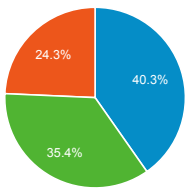

My Dashboard

Feb 1, 2015 - Feb 28, 2015

Avg. Visit Duration

Avg. Session Duration

Visits by Traffic Type

referral organic direct

Visits and Pageviews by Mobile

Mobile (Including Tablet)	Sessions	Pageviews
No	40,224	107,317
Yes	3,121	6,082

Visits

Sessions

Visits

43,345

% of Total: 100.00% (43,345)

Visits and Pages / Visit by Keyword

Keyword	Sessions	Pages / Session
(not provided)	14,200	2.63
fogler library	206	2.73
umaine library	104	2.47
folger library	74	1.66
fogler	66	2.56
umaine fogler library	61	1.49
umaine fogler	37	2.59
foglerform=lemdf8pc=malcsrc=ie-searchbox	26	1.23
fogler library hours	18	2.28
fogler library umaine	17	2.65