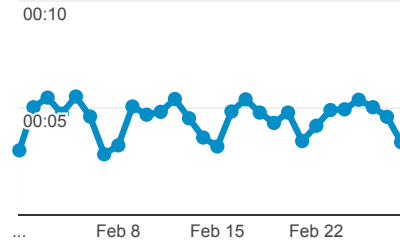

My Dashboard

Feb 1, 2015 - Feb 28, 2015

Avg. Visit Duration

Avg. Session Duration

Visits by Traffic Type

referral organic direct

Visits and Pageviews by Mobile

Mobile (Including Tablet)	Sessions	Pageviews
No	40,224	107,317
Yes	3,121	6,082

Visits

Sessions

Visits

43,345

% of Total: 100.00% (43,345)

Visits and Pages / Visit by Keyword

Keyword	Sessions	Pages / Session
(not provided)	14,200	2.63
fogler library	206	2.73
umaine library	104	2.47
folger library	74	1.66
fogler	66	2.56
umaine fogler library	61	1.49
umaine fogler	37	2.59
foglerform=lemdf8pc=malcsrc=ie-searchbox	26	1.23
fogler library hours	18	2.28
fogler library umaine	17	2.65