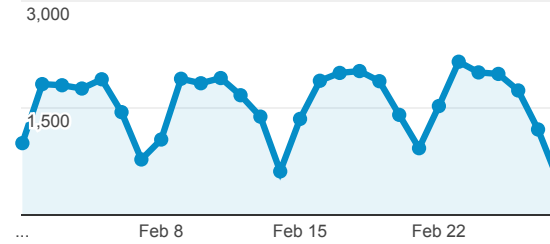

My Dashboard

Feb 1, 2015 - Feb 28, 2015

Avg. Visit Duration

Avg. Session Duration

Visits by Traffic Type

referral organic direct

Visits and Pageviews by Mobile

Mobile (Including Tablet)	Sessions	Pageviews
No	40,224	107,317
Yes	3,121	6,082

Visits

Sessions

Visits

43,345

% of Total: 100.00% (43,345)

Visits and Pages / Visit by Keyword

Keyword	Sessions	Pages / Session
(not provided)	14,200	2.63
fogler library	206	2.73
umaine library	104	2.47
folger library	74	1.66
fogler	66	2.56
umaine fogler library	61	1.49
umaine fogler	37	2.59
foglerform=lemdf8pc=malcsrc=ie-searchbox	26	1.23
fogler library hours	18	2.28
fogler library umaine	17	2.65