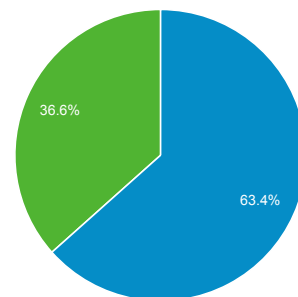

Feb 1, 2014 - Feb 28, 2014

Visitor Overview

All Visits
100.00%

Overview

Visits
42,071

Unique Visitors
19,225

Pageviews
129,675

Pages / Visit
3.08

Avg. Visit Duration
00:05:02

Bounce Rate
44.15%

% New Visits
36.56%

■ Returning Visitor ■ New Visitor

Language	Visits	% Visits
1. en-us	41,154	97.82%
2. en-gb	160	0.38%
3. zh-cn	159	0.38%
4. en	129	0.31%
5. es	75	0.18%
6. pt-pt	48	0.11%
7. fr-fr	36	0.09%
8. pt-br	33	0.08%
9. fr	28	0.07%
10. ru	25	0.06%