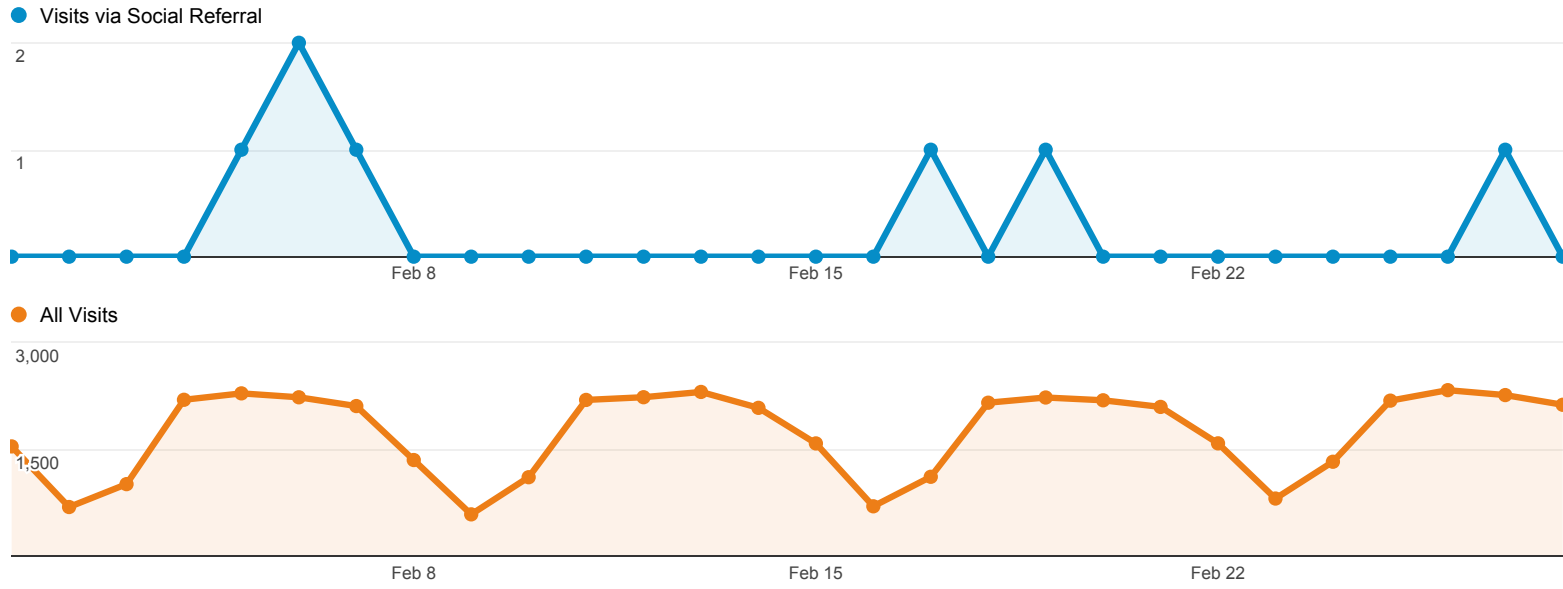

Social Network Referrals

ALL » SOCIAL NETWORK: WordPress

% of visits: 0.01%

Social Referral

Shared URL	Visits	Pageviews	Avg. Visit Duration	Pages / Visit
1. www.library.umaine.edu/theses/default.asp	7	13	00:01:21	1.86

Rows 1 - 1 of 1