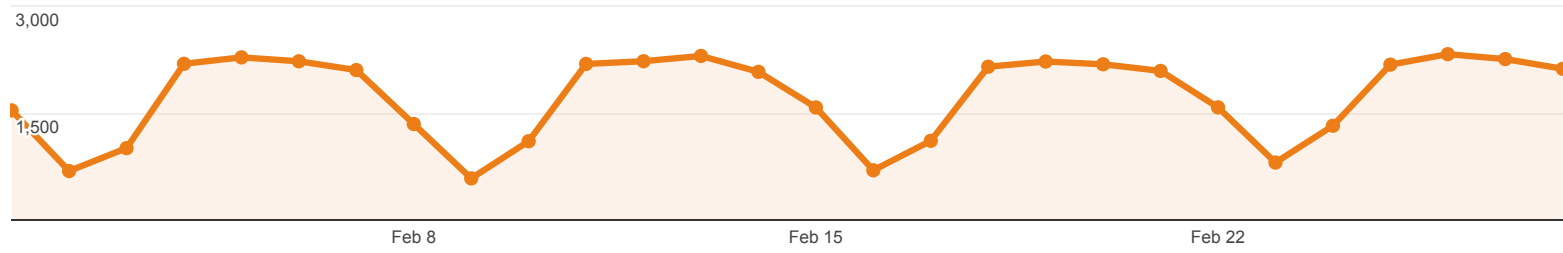

## Social Network Referrals

ALL » SOCIAL NETWORK: Blogger

% of visits: 0.04%

### Social Referral

● Visits via Social Referral

● All Visits

Shared URL	Visits	Pageviews	Avg. Visit Duration	Pages / Visit
1. <a href="http://www.library.umaine.edu/theses/default.asp">www.library.umaine.edu/theses/default.asp</a>	21	27	00:00:54	1.29