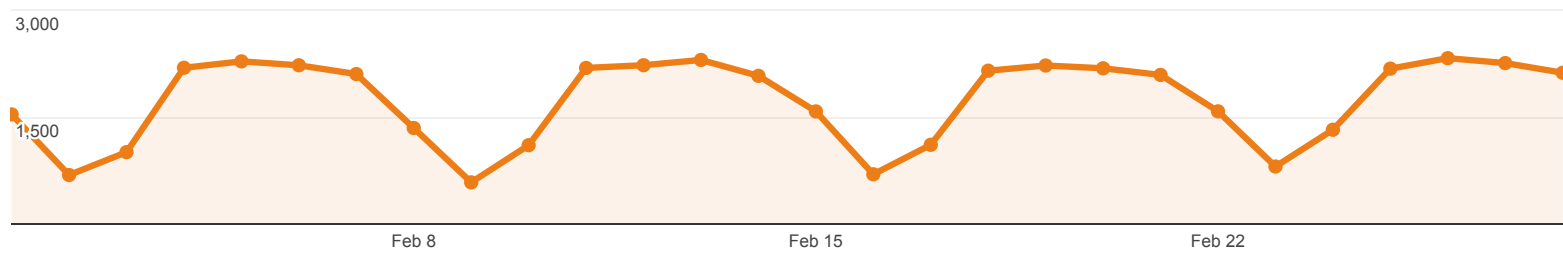

### Social Referral

Shared URL	Visits	Pageviews	Avg. Visit Duration	Pages / Visit
1. <a href="http://www.library.umaine.edu/theses/default.asp">www.library.umaine.edu/theses/default.asp</a>	7	13	00:01:21	1.86

# Social Network Referrals

ALL » SOCIAL NETWORK: Twitter

% of visits: 0.00%

**Social Referral**

● Visits via Social Referral

● All Visits

Shared URL	Visits	Pageviews	Avg. Visit Duration	Pages / Visit
1. <a href="http://www.library.umaine.edu/patents/searchstep1.htm">www.library.umaine.edu/patents/searchstep1.htm</a>	2	2	00:00:00	1.00

Rows 1 - 1 of 1