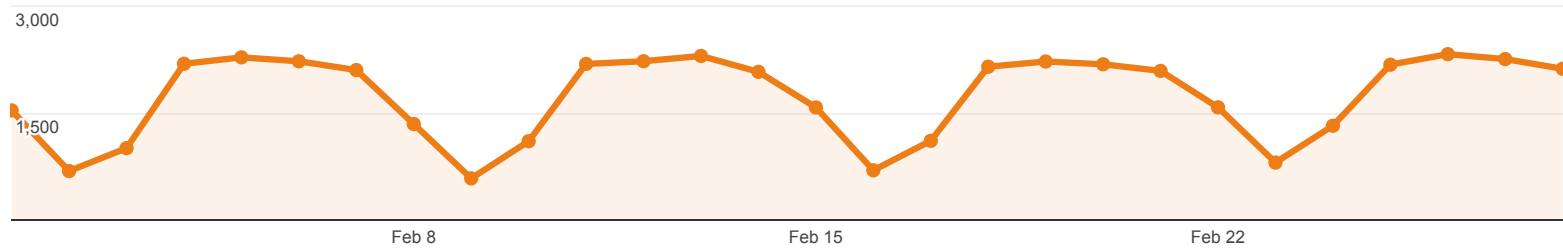

## Social Network Referrals

ALL » SOCIAL NETWORK: Facebook

% of visits: 0.13%

### Social Referral

● Visits via Social Referral

● All Visits

Shared URL	Visits	Pageviews	Avg. Visit Duration	Pages / Visit
1. <a href="http://www.library.umaine.edu/default.asp">www.library.umaine.edu/default.asp</a>	42	193	00:03:16	4.60
2. <a href="http://library.umaine.edu/default.asp">library.umaine.edu/default.asp</a>	5	53	00:06:43	10.60
3. <a href="http://www.library.umaine.edu/yearbooks/default.asp">www.library.umaine.edu/yearbooks/default.asp</a>	4	16	00:04:10	4.00
4. <a href="http://library.umaine.edu/townreport/holdings.htm">library.umaine.edu/townreport/holdings.htm</a>	3	4	00:05:50	1.33
5. <a href="http://www.library.umaine.edu/corepages/whatsnew.aspx">www.library.umaine.edu/corepages/whatsnew.aspx</a>	2	2	00:00:00	1.00
6. <a href="http://library.umaine.edu/arts/BritishLiterature.htm">library.umaine.edu/arts/BritishLiterature.htm</a>	1	2	00:05:14	2.00
7. <a href="http://library.umaine.edu/indexesdb/Indexes.asp">library.umaine.edu/indexesdb/Indexes.asp</a>	1	1	00:00:00	1.00
8. <a href="http://library.umaine.edu/staff/expressionweb_4.htm">library.umaine.edu/staff/expressionweb_4.htm</a>	1	1	00:00:00	1.00
9. <a href="http://www.library.umaine.edu/collddev/contacts.htm">www.library.umaine.edu/collddev/contacts.htm</a>	1	1	00:00:00	1.00
10. <a href="http://www.library.umaine.edu/speccoll/FindingAids/WilliamTellClubrecords.htm">www.library.umaine.edu/speccoll/FindingAids/WilliamTellClubrecords.htm</a>	1	1	00:00:00	1.00
11. <a href="http://www.library.umaine.edu/staff/clement.htm">www.library.umaine.edu/staff/clement.htm</a>	1	2	00:02:59	2.00
12. <a href="http://www.library.umaine.edu/yearbooks/Eighties.htm">www.library.umaine.edu/yearbooks/Eighties.htm</a>	1	1	00:00:00	1.00
13. <a href="http://www.library.umaine.edu/yearbooks/Seventies.htm">www.library.umaine.edu/yearbooks/Seventies.htm</a>	1	2	00:01:28	2.00