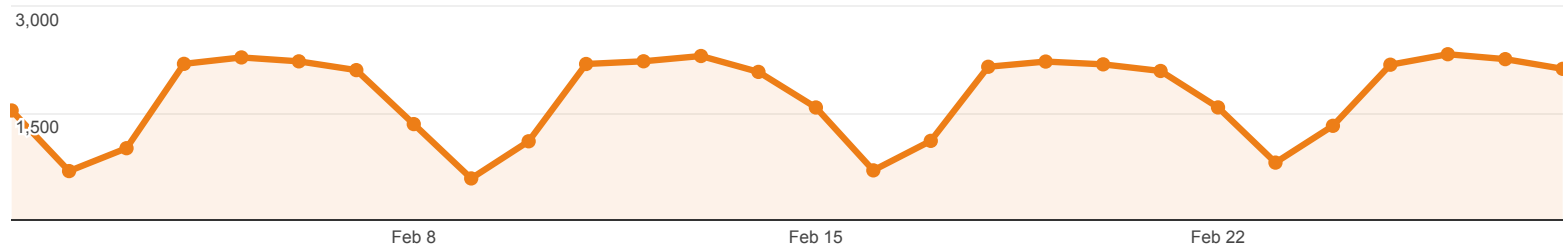

## Social Network Referrals

% of visits: 100.00%

**Social Referral**

● Visits via Social Referral

● All Visits

Social Network	Visits	Pageviews	Avg. Visit Duration	Pages / Visit
1. Facebook	64	279	00:03:22	4.36
2. Blogger	21	27	00:00:54	1.29
3. WordPress	7	13	00:01:21	1.86
4. Twitter	2	2	00:00:00	1.00
5. LinkedIn	1	2	00:00:25	2.00
6. Pocket	1	1	00:00:00	1.00
7. Yahoo! Answers	1	1	00:00:00	1.00