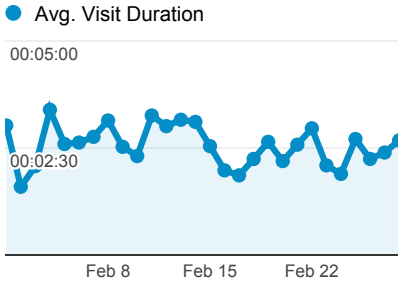

My Dashboard

Feb 1, 2013 - Feb 28, 2013

Avg. Visit Duration

Visits

Pageviews

100,857
% of Total: 100.00% (100,857)

Visits by Traffic Type

- **53.20% direct**
25,829 Visits
- **28.88% organic**
14,022 Visits
- **17.90% referral**
8,694 Visits