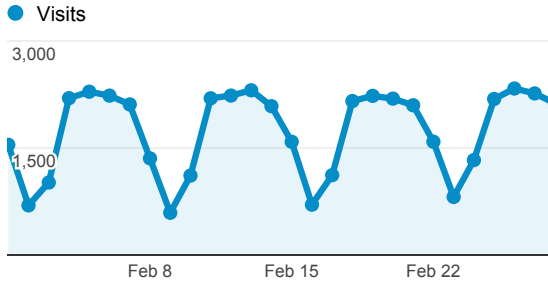

My Dashboard

Feb 1, 2013 - Feb 28, 2013

Avg. Visit Duration

Visits

Pageviews

100,857
% of Total: 100.00% (100,857)

Visits by Traffic Type

- **53.20% direct**
25,829 Visits
- **28.88% organic**
14,022 Visits
- **17.90% referral**
8,694 Visits

Visits

48,545
% of Total: 100.00% (48,545)

Visits and Pages / Visit by Keyword

Keyword	Visits	Pages / Visit
(not provided)	6,469	2.22
fogler library	1,583	2.38
umaine library	638	2.18
fogler	547	1.95
(not set)	348	3.16
umaine fogler	296	2.11
folger library umaine	217	2.04
umaine thesis	126	1.57
http://library.umaine.edu/	105	2.71
fogler library hours	104	2.43