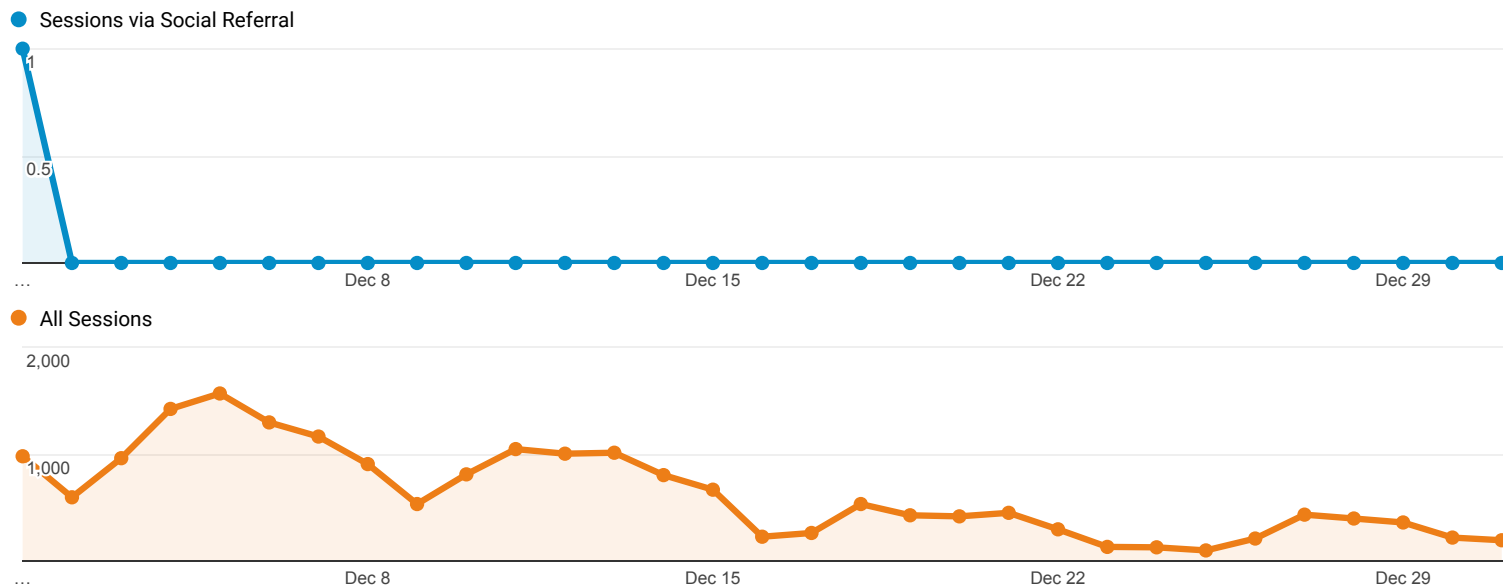

Device Overview

All Users
100.00% Sessions

Dec 1, 2017 - Dec 31, 2017

Explorer

Summary

Device Category	Acquisition			Behavior			Conversions Goal 1: Mobile IDB Access		
	Sessions	% New Sessions	New Users	Bounce Rate	Pages / Session	Avg. Session Duration	Mobile IDB Access (Goal 1 Conversion Rate)	Mobile IDB Access (Goal 1 Completions)	Mobile IDB Access (Goal 1 Value)
	19,621 % of Total: 100.00% (19,621)	19.68% Avg for View: 19.67% (0.08%)	3,862 % of Total: 100.08% (3,859)	47.86% Avg for View: 47.86% (0.00%)	2.33 Avg for View: 2.33 (0.00%)	00:03:53 Avg for View: 00:03:53 (0.00%)	13.50% Avg for View: 13.50% (0.00%)	2,649 % of Total: 100.00% (2,649)	\$0.00 % of Total: 0.00% (\$0.00)
1. desktop	17,879 (91.12%)	17.09%	3,056 (79.13%)	47.21%	2.40	00:04:09	14.51%	2,594 (97.92%)	\$0.00 (0.00%)
2. mobile	1,496 (7.62%)	46.19%	691 (17.89%)	54.28%	1.48	00:01:08	1.67%	25 (0.94%)	\$0.00 (0.00%)
3. tablet	246 (1.25%)	46.75%	115 (2.98%)	55.69%	2.11	00:01:33	12.20%	30 (1.13%)	\$0.00 (0.00%)

Rows 1 - 2 of 2

Dec 1, 2017 - Dec 31, 2017

Social Network Referrals

ALL » SOCIAL NETWORK: Douban

All Users
0.01% Sessions

Social Referral

Shared URL	Sessions	Pageviews	Avg. Session Duration	Pages / Session
1. library.umaine.edu/	1 (100.00%)	3 (100.00%)	00:02:21	3.00