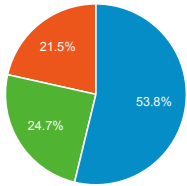

Visits by Traffic Type

organic direct referral
WWW. J SMININGST ATISTI C S . CO N
www.tinyurl.com/zhp8bp6gbef

Visits

19,621
% of Total: 100.00% (19,621)

Visits and Pages / Visit by Keyword

Keyword	Sessions	Pages / Session
(not provided)	10,458	2.34
https://library.umaine.edu/speccol/special-collections-fee-schedule/	19	6.84
fogler library	11	1.82
cache:https://library.umaine.edu/	10	2.30
https://library.umaine.edu/technical-services-toc/known-issues/	10	1.20
(not set)	5	1.20
fogler	4	1.25
umaine library hours	3	1.00
https://library.umaine.edu/circulation/id-card-community-member/#other	2	0.50
umaine library	2	2.00

Pageviews by Page Title

Page Title	Pageviews
Raymond H. Fogler Library, University of Maine	21,761
Raymond H. Fogler Library Indexes and Databases	5,251
Fogler Library: Indexes and Databases	3,817
Fogler Library Hours - Raymond H. Fogler Library - University of Maine	1,418
Raymond H. Fogler Library Ejournals	1,284
Fogler Library: Indexes and Databases Results	1,194
Home - Subject Guides at University of Maine	788
Reserves - Raymond H. Fogler Library - University of Maine	463
Books and ebooks - Raymond H. Fogler Library - University of Maine	355
Articles - Raymond H. Fogler Library - University of Maine	301

Visits and Pageviews by Mobile

Mobile (Including Tablet)	Sessions	Pageviews
No	17,879	42,957
Yes	1,742	2,739