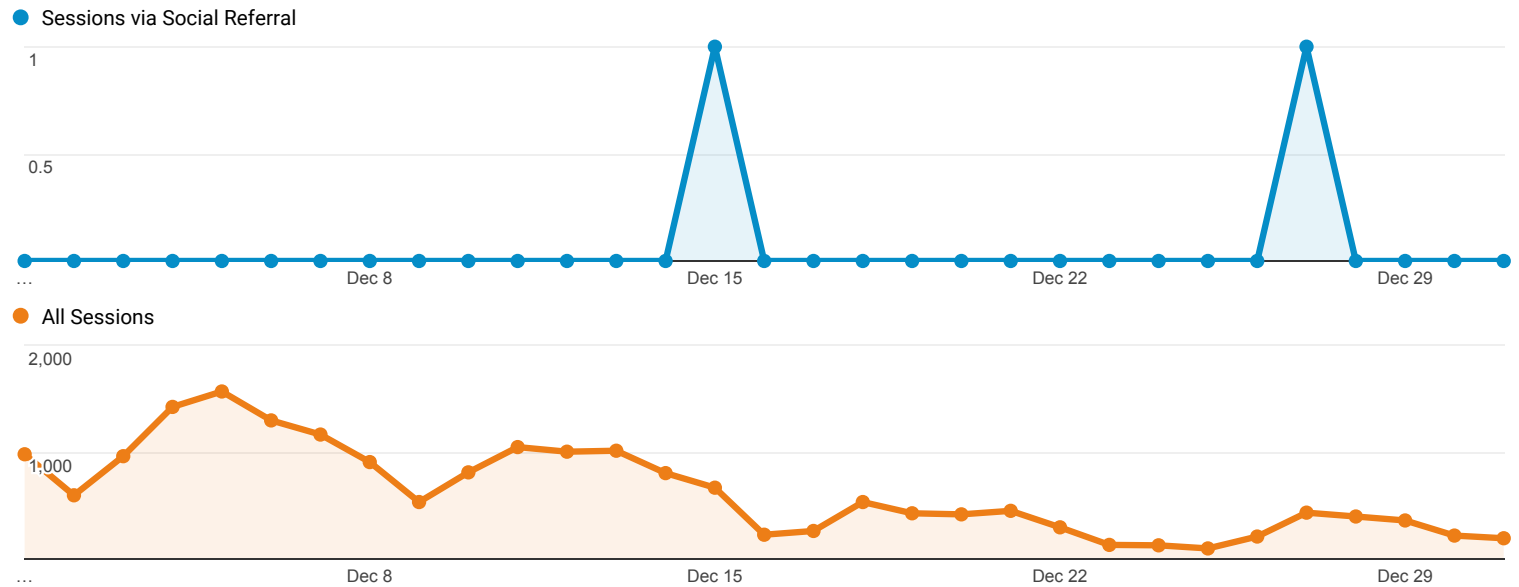

Device Overview

All Users
100.00% Sessions

Dec 1, 2017 - Dec 31, 2017

Explorer

Summary

Device Category	Acquisition			Behavior			Conversions Goal 1: Mobile IDB Access		
	Sessions	% New Sessions	New Users	Bounce Rate	Pages / Session	Avg. Session Duration	Mobile IDB Access (Goal 1 Conversion Rate)	Mobile IDB Access (Goal 1 Completions)	Mobile IDB Access (Goal 1 Value)
	19,621 % of Total: 100.00% (19,621)	19.68% Avg for View: 19.67% (0.08%)	3,862 % of Total: 100.08% (3,859)	47.86% Avg for View: 47.86% (0.00%)	2.33 Avg for View: 2.33 (0.00%)	00:03:53 Avg for View: 00:03:53 (0.00%)	13.50% Avg for View: 13.50% (0.00%)	2,649 % of Total: 100.00% (2,649)	\$0.00 % of Total: 0.00% (\$0.00)
1. desktop	17,879 (91.12%)	17.09%	3,056 (79.13%)	47.21%	2.40	00:04:09	14.51%	2,594 (97.92%)	\$0.00 (0.00%)
2. mobile	1,496 (7.62%)	46.19%	691 (17.89%)	54.28%	1.48	00:01:08	1.67%	25 (0.94%)	\$0.00 (0.00%)
3. tablet	246 (1.25%)	46.75%	115 (2.98%)	55.69%	2.11	00:01:33	12.20%	30 (1.13%)	\$0.00 (0.00%)

All Users
 0.02% Sessions

Social Referral

Sessions via Social Referral

All Sessions

Shared URL	Sessions	Pageviews	Avg. Session Duration	Pages / Session
1. library.umaine.edu/hours/	3 (100.00%)	4 (100.00%)	00:09:00	1.33

Rows 1 - 1 of 1

Dec 1, 2017 - Dec 31, 2017

Social Network Referrals

ALL » SOCIAL NETWORK: Blogger

All Users
0.01% Sessions

Social Referral

Shared URL	Sessions	Pageviews	Avg. Session Duration	Pages / Session
1. library.umaine.edu/404.html?from=&page=/localhistory/Town_Register_Lincolnville.pdf	1 (50.00%)	1 (50.00%)	00:00:00	1.00
2. library.umaine.edu/404.html?from=http://oxfordcounty.blogspot.com/2005/12/oxford-county-census-records.html?m=1&page=/census/default.htm	1 (50.00%)	1 (50.00%)	00:00:00	1.00

Rows 1 - 2 of 2

Dec 1, 2017 - Dec 31, 2017

Social Network Referrals

ALL » SOCIAL NETWORK: Douban

All Users
0.01% Sessions

Social Referral

Shared URL	Sessions	Pageviews	Avg. Session Duration	Pages / Session
1. library.umaine.edu/	1 (100.00%)	3 (100.00%)	00:02:21	3.00