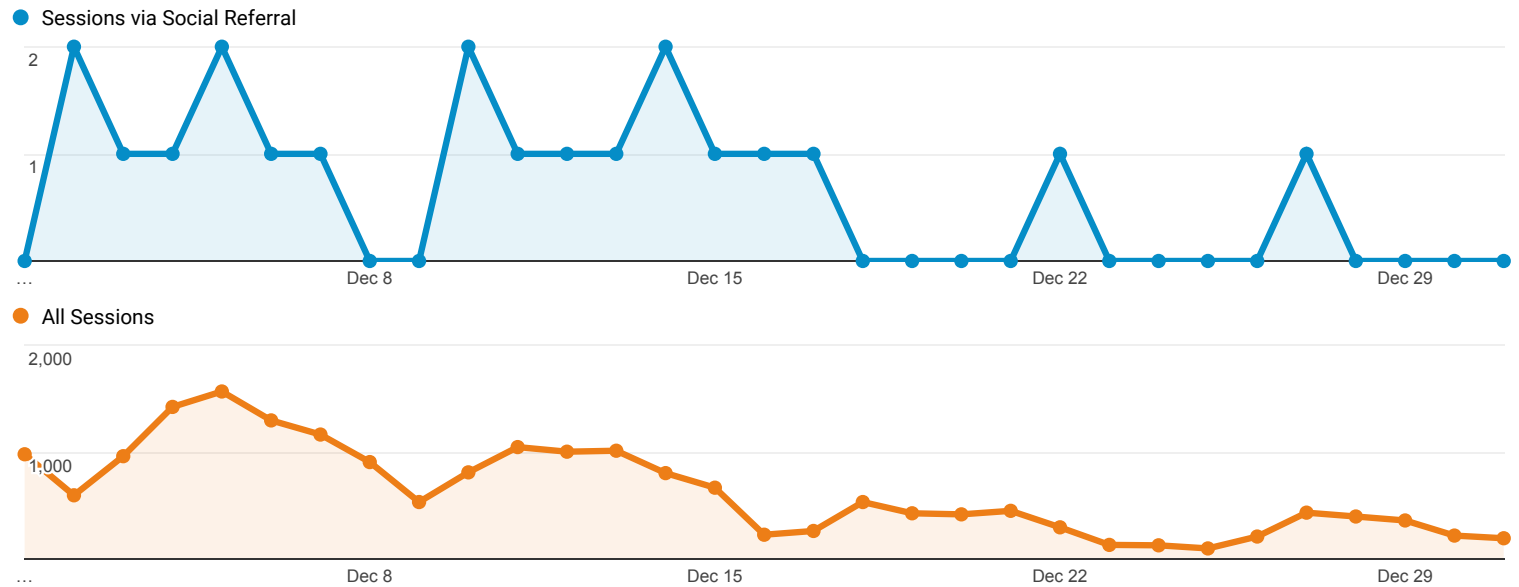

Rows 1 - 5 of 5

Dec 1, 2017 - Dec 31, 2017

Social Network Referrals

ALL » SOCIAL NETWORK: Facebook

All Users
0.10% Sessions

Social Referral

Shared URL	Sessions	Pageviews	Avg. Session Duration	Pages / Session
1. library.umaine.edu/	9 (45.00%)	15 (48.39%)	00:00:40	1.67
2. library.umaine.edu/event/framework-assessing-information-literacy-across-disciplines-2/	2 (10.00%)	2 (6.45%)	00:03:51	1.00
3. library.umaine.edu/hours/	2 (10.00%)	2 (6.45%)	00:00:01	1.00
4. libguides.library.umaine.edu/	1 (5.00%)	4 (12.90%)	00:00:13	4.00
5. libguides.library.umaine.edu/c.php?g=109518&p=4021928	1 (5.00%)	1 (3.23%)	00:00:00	1.00
6. libguides.library.umaine.edu/chf423-caron	1 (5.00%)	1 (3.23%)	00:00:00	1.00
7. library.umaine.edu/404.html?from=http://m.facebook.com/&page=/science/compsci.htm	1 (5.00%)	1 (3.23%)	00:00:00	1.00
8. library.umaine.edu/404.html?from=http://m.facebook.com/&page=/townreport/holdings.htm	1 (5.00%)	3 (9.68%)	00:00:27	3.00
9. library.umaine.edu/404.html?from=http://m.facebook.com&page=/science/compsci.htm	1 (5.00%)	1 (3.23%)	00:00:00	1.00
10. library.umaine.edu/404.html?from=http://m.facebook.com&page=/yearbooks/Eighties.htm	1 (5.00%)	1 (3.23%)	00:00:00	1.00

Rows 1 - 10 of 10

Dec 1, 2017 - Dec 31, 2017

Social Network Referrals

ALL » SOCIAL NETWORK: Google Groups

All Users
 0.06% Sessions

Social Referral

Sessions via Social Referral

All Sessions