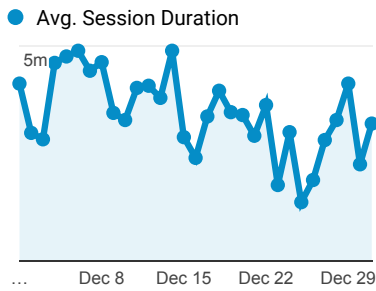

My Dashboard

Dec 1, 2017 - Dec 31, 2017

All Users
100.00% Sessions

Avg. Visit Duration

Visits by Traffic Type

organic direct referral
WWW. J SMININGST ATISTI C S . CO N
www.tinyurl.com/zhp8bp6gbef

Visits and Pageviews by Mobile