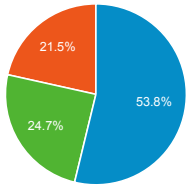

My Dashboard

Dec 1, 2017 - Dec 31, 2017

All Users
100.00% Sessions

Avg. Visit Duration

Visits by Traffic Type

organic direct referral
WWW. J SMININGST ATISTI C S . CO N
www.tinyurl.com/zhp8bp6gbef

Visits and Pageviews by Mobile

Mobile (Including Tablet)	Sessions	Pageviews
No	17,879	42,957
Yes	1,742	2,739

Visits

Visits

19,621
% of Total: 100.00% (19,621)

Visits and Pages / Visit by Keyword

Keyword	Sessions	Pages / Session
(not provided)	10,458	2.34
https://library.umaine.edu/speccol/special-collections-fee-schedule/	19	6.84
fogler library	11	1.82
cache:https://library.umaine.edu/	10	2.30
https://library.umaine.edu/technical-services-toc/known-issues/	10	1.20
(not set)	5	1.20
fogler	4	1.25
umaine library hours	3	1.00
https://library.umaine.edu/circulation/id-card-community-member/#other	2	0.50
umaine library	2	2.00