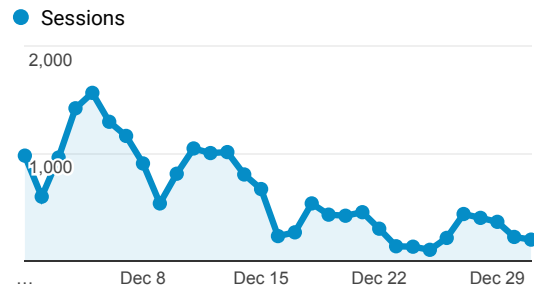

My Dashboard

Dec 1, 2017 - Dec 31, 2017

All Users
100.00% Sessions

Avg. Visit Duration

Visits by Traffic Type

organic direct referral
WWW. J SMININGST ATISTI C S . CO N
www.tinyurl.com/zhp8bp6gbef

Visits and Pageviews by Mobile

Mobile (Including Tablet)	Sessions	Pageviews
No	17,879	42,957
Yes	1,742	2,739

Visits

Visits

19,621
% of Total: 100.00% (19,621)

Visits and Pages / Visit by Keyword

Keyword	Sessions	Pages / Session
(not provided)	10,458	2.34
https://library.umaine.edu/speccol/special-collections-fee-schedule/	19	6.84
fogler library	11	1.82
cache:https://library.umaine.edu/	10	2.30
https://library.umaine.edu/technical-services-toc/known-issues/	10	1.20
(not set)	5	1.20
fogler	4	1.25
umaine library hours	3	1.00
https://library.umaine.edu/circulation/id-card-community-member/#other	2	0.50
umaine library	2	2.00

Exits and Pageviews by Exit Page

Exit Page	Exits	Pageviews
/	9,282	18,064
/indexesdb/_Indexes.asp	1,258	3,021
/hours/	1,209	1,652
/ejournals/_ejournals.asp	702	1,853
/indexesdb/Indexes.asp?search=A&range=SZ	653	2,029
/indexesdb/Indexes.asp?search=A&range=NS	581	1,849
/indexesdb/Indexes.asp?search=A&range=DH	464	1,416
/indexesdb/Indexes.asp?search=A&range=AD	291	858
/reserves/	282	605
/indexesdb/Indexes.asp?search=A&range=HN	281	984