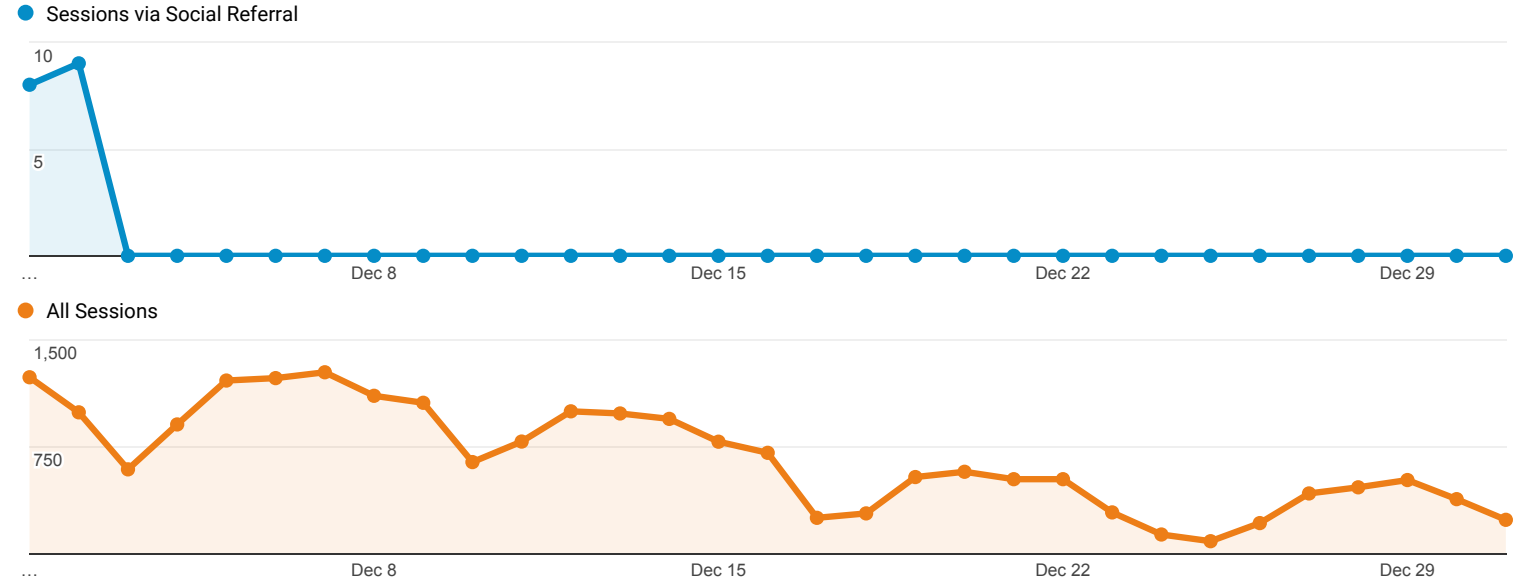

Rows 1 - 4 of 4

Dec 1, 2016 - Dec 31, 2016

Social Network Referrals

ALL » SOCIAL NETWORK: Twitter

All Users
 0.10% Sessions

Social Referral

Sessions via Social Referral

Shared URL	Sessions	Pageviews	Avg. Session Duration	Pages / Session
1. libguides.library.umaine.edu/phil	13 (65.00%)	13 (56.52%)	00:00:00	1.00
2. www.usatoday.com/default.asp	6 (30.00%)	9 (39.13%)	00:01:20	1.50
3. libguides.library.umaine.edu/dapl	1 (5.00%)	1 (4.35%)	00:00:00	1.00

Rows 1 - 3 of 3

Dec 1, 2016 - Dec 31, 2016

Social Network Referrals

ALL » SOCIAL NETWORK: reddit

 All Users
0.08% Sessions

Social Referral

Shared URL	Sessions	Pageviews	Avg. Session Duration	Pages / Session
1. www.foxnews.com/default.asp	17 (100.00%)	34 (100.00%)	00:05:20	2.00

Rows 1 - 1 of 1

Dec 1, 2016 - Dec 31, 2016

Social Network Referrals

ALL » SOCIAL NETWORK: Facebook

All Users
 0.05% Sessions

Social Referral

Shared URL	Sessions	Pageviews	Avg. Session Duration	Pages / Session
1. library.umaine.edu/default.asp	4 (40.00%)	5 (29.41%)	00:00:06	1.25
2. libguides.library.umaine.edu/eng/poetry	2 (20.00%)	4 (23.53%)	00:00:11	2.00
3. libguides.library.umaine.edu/default.asp	1 (10.00%)	4 (23.53%)	00:04:54	4.00
4. www.library.umaine.edu/about/hours.htm	1 (10.00%)	2 (11.76%)	00:00:00	2.00
5. www.library.umaine.edu/indexesdb/Indexes.asp?range=NS&search=A	1 (10.00%)	1 (5.88%)	00:00:00	1.00
6. www.library.umaine.edu/theses/default.asp	1 (10.00%)	1 (5.88%)	00:00:00	1.00