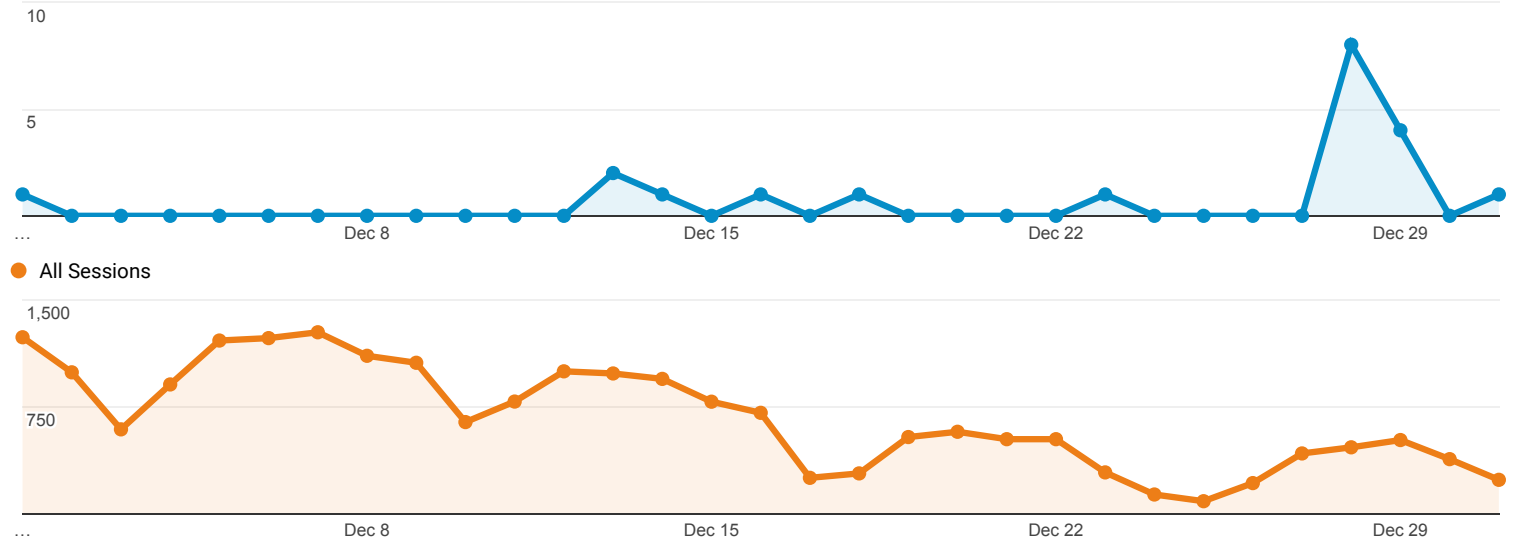

Dec 1, 2016 - Dec 31, 2016

Social Network Referrals

All Users
100.00% Sessions

Social Referral

Social Network	Sessions	Pageviews	Avg. Session Duration	Pages / Session
1. Twitter	20 (36.36%)	23 (25.56%)	00:00:24	1.15
2. reddit	17 (30.91%)	34 (37.78%)	00:05:20	2.00
3. Facebook	10 (18.18%)	17 (18.89%)	00:00:34	1.70
4. Blogger	8 (14.55%)	16 (17.78%)	00:00:41	2.00

Rows 1 - 4 of 4

Dec 1, 2016 - Dec 31, 2016

Social Network Referrals

ALL » SOCIAL NETWORK: Twitter

All Users
 0.10% Sessions

Social Referral

Sessions via Social Referral

Shared URL	Sessions	Pageviews	Avg. Session Duration	Pages / Session
1. libguides.library.umaine.edu/phil	13 (65.00%)	13 (56.52%)	00:00:00	1.00
2. www.usatoday.com/default.asp	6 (30.00%)	9 (39.13%)	00:01:20	1.50
3. libguides.library.umaine.edu/dapl	1 (5.00%)	1 (4.35%)	00:00:00	1.00

Rows 1 - 3 of 3

Dec 1, 2016 - Dec 31, 2016

Social Network Referrals

ALL » SOCIAL NETWORK: reddit

 All Users
0.08% Sessions

Social Referral

Shared URL	Sessions	Pageviews	Avg. Session Duration	Pages / Session
1. www.foxnews.com/default.asp	17 (100.00%)	34 (100.00%)	00:05:20	2.00