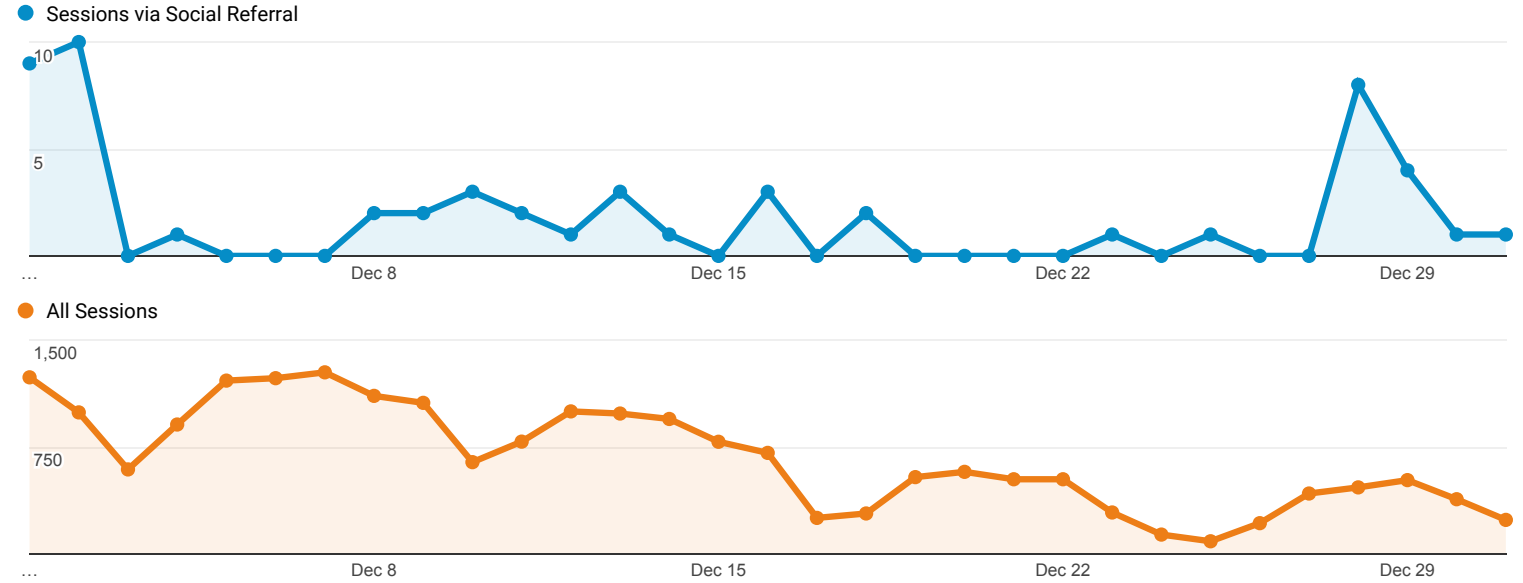

Dec 1, 2016 - Dec 31, 2016

Social Network Referrals

All Users
100.00% Sessions

Social Referral

Social Network	Sessions	Pageviews	Avg. Session Duration	Pages / Session
1. Twitter	20 (36.36%)	23 (25.56%)	00:00:24	1.15
2. reddit	17 (30.91%)	34 (37.78%)	00:05:20	2.00
3. Facebook	10 (18.18%)	17 (18.89%)	00:00:34	1.70
4. Blogger	8 (14.55%)	16 (17.78%)	00:00:41	2.00

Rows 1 - 4 of 4

Dec 1, 2016 - Dec 31, 2016

Social Network Referrals

ALL » SOCIAL NETWORK: Twitter

All Users
 0.10% Sessions

Social Referral

Sessions via Social Referral

Shared URL	Sessions	Pageviews	Avg. Session Duration	Pages / Session
1. libguides.library.umaine.edu/phil	13 (65.00%)	13 (56.52%)	00:00:00	1.00
2. www.usatoday.com/default.asp	6 (30.00%)	9 (39.13%)	00:01:20	1.50
3. libguides.library.umaine.edu/dapl	1 (5.00%)	1 (4.35%)	00:00:00	1.00

Rows 1 - 3 of 3

Dec 1, 2016 - Dec 31, 2016

Social Network Referrals

ALL » SOCIAL NETWORK: reddit

 All Users
0.08% Sessions

Social Referral

Shared URL	Sessions	Pageviews	Avg. Session Duration	Pages / Session
1. www.foxnews.com/default.asp	17 (100.00%)	34 (100.00%)	00:05:20	2.00