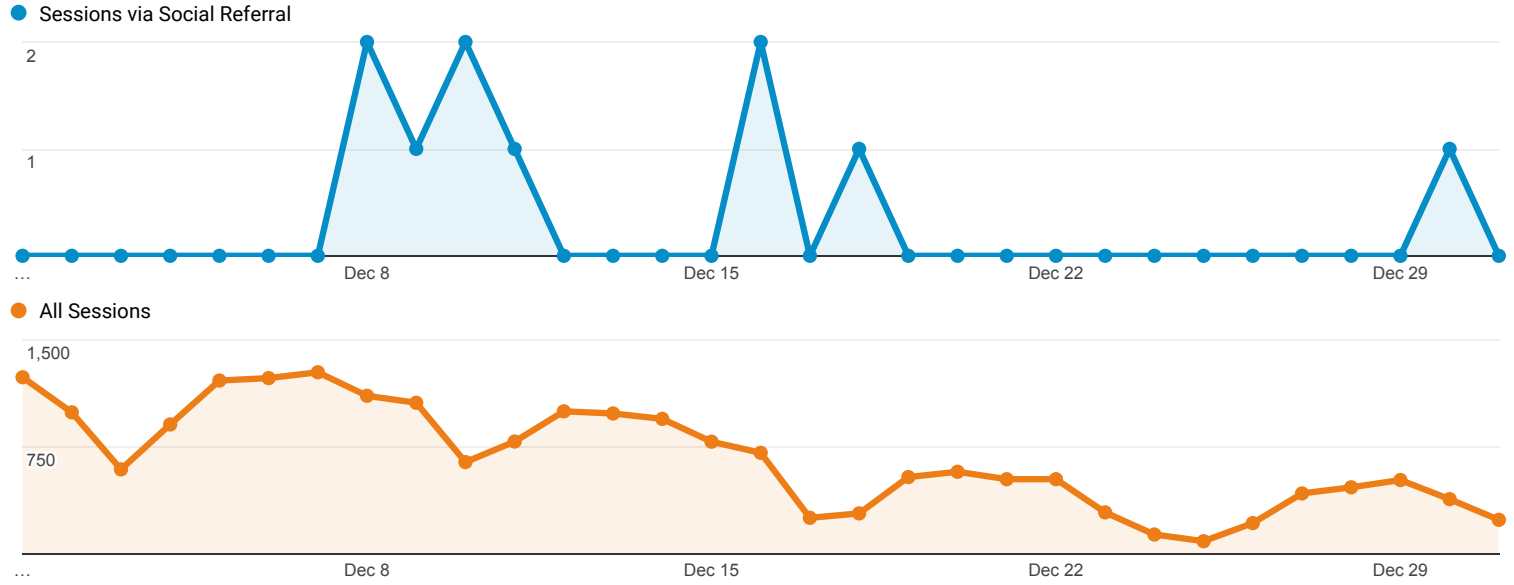

Rows 1 - 3 of 3

Dec 1, 2016 - Dec 31, 2016

Social Network Referrals

ALL » SOCIAL NETWORK: reddit

 All Users
0.08% Sessions

Social Referral

Shared URL	Sessions	Pageviews	Avg. Session Duration	Pages / Session
1. www.foxnews.com/default.asp	17 (100.00%)	34 (100.00%)	00:05:20	2.00

Rows 1 - 1 of 1

Dec 1, 2016 - Dec 31, 2016

Social Network Referrals

ALL » SOCIAL NETWORK: Facebook

All Users
 0.05% Sessions

Social Referral

Shared URL	Sessions	Pageviews	Avg. Session Duration	Pages / Session
1. library.umaine.edu/default.asp	4 (40.00%)	5 (29.41%)	00:00:06	1.25
2. libguides.library.umaine.edu/eng/poetry	2 (20.00%)	4 (23.53%)	00:00:11	2.00
3. libguides.library.umaine.edu/default.asp	1 (10.00%)	4 (23.53%)	00:04:54	4.00
4. www.library.umaine.edu/about/hours.htm	1 (10.00%)	2 (11.76%)	00:00:00	2.00
5. www.library.umaine.edu/indexesdb/Indexes.asp?range=NS&search=A	1 (10.00%)	1 (5.88%)	00:00:00	1.00
6. www.library.umaine.edu/theses/default.asp	1 (10.00%)	1 (5.88%)	00:00:00	1.00

Rows 1 - 6 of 6

Dec 1, 2016 - Dec 31, 2016

Social Network Referrals

ALL » SOCIAL NETWORK: Blogger

All Users
 0.04% Sessions

Social Referral

Shared URL	Sessions	Pageviews	Avg. Session Duration	Pages / Session
1. www.library.umaine.edu/theses/default.asp	7 (87.50%)	10 (62.50%)	00:00:32	1.43
2. library.umaine.edu/about/info_commons.htm	1 (12.50%)	6 (37.50%)	00:01:44	6.00