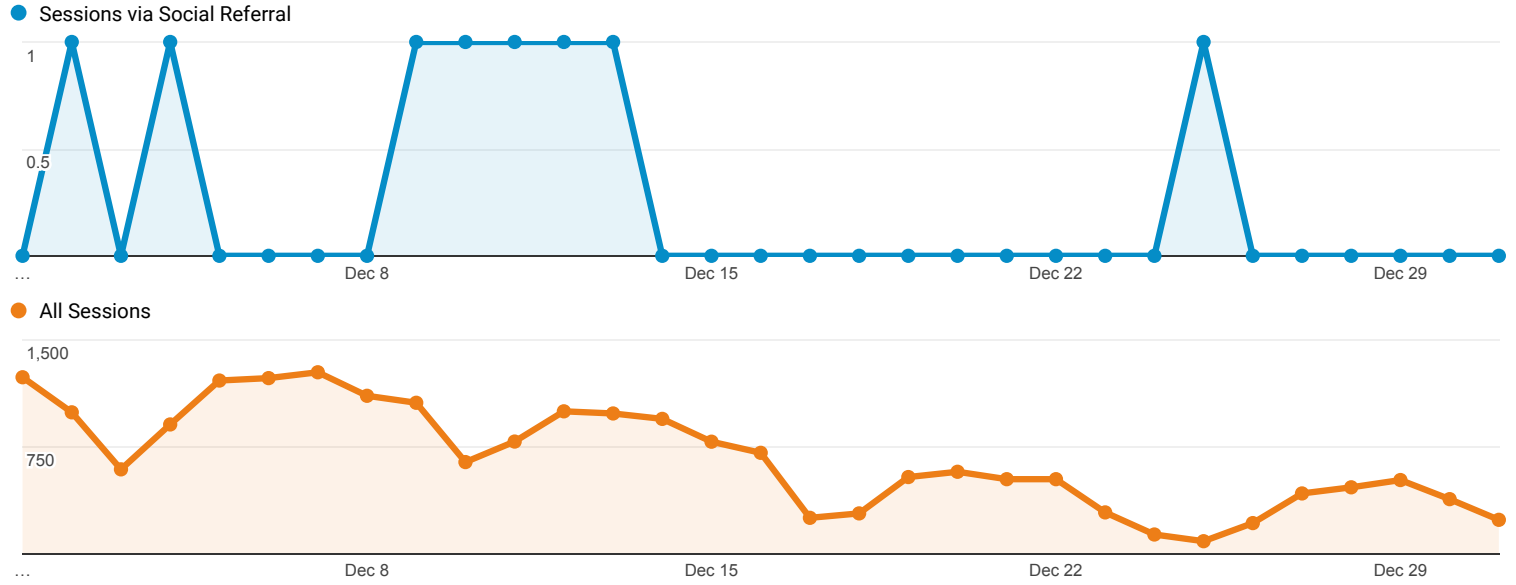

Rows 1 - 3 of 3

Dec 1, 2016 - Dec 31, 2016

Social Network Referrals

ALL » SOCIAL NETWORK: reddit

 All Users
0.08% Sessions

Social Referral

Shared URL	Sessions	Pageviews	Avg. Session Duration	Pages / Session
1. www.foxnews.com/default.asp	17 (100.00%)	34 (100.00%)	00:05:20	2.00

Rows 1 - 1 of 1

Dec 1, 2016 - Dec 31, 2016

Social Network Referrals

ALL » SOCIAL NETWORK: Facebook

All Users
 0.05% Sessions

Social Referral

Shared URL	Sessions	Pageviews	Avg. Session Duration	Pages / Session
1. library.umaine.edu/default.asp	4 (40.00%)	5 (29.41%)	00:00:06	1.25
2. libguides.library.umaine.edu/eng/poetry	2 (20.00%)	4 (23.53%)	00:00:11	2.00
3. libguides.library.umaine.edu/default.asp	1 (10.00%)	4 (23.53%)	00:04:54	4.00
4. www.library.umaine.edu/about/hours.htm	1 (10.00%)	2 (11.76%)	00:00:00	2.00
5. www.library.umaine.edu/indexesdb/Indexes.asp?range=NS&search=A	1 (10.00%)	1 (5.88%)	00:00:00	1.00
6. www.library.umaine.edu/theses/default.asp	1 (10.00%)	1 (5.88%)	00:00:00	1.00

Rows 1 - 6 of 6

Dec 1, 2016 - Dec 31, 2016

Social Network Referrals

ALL » SOCIAL NETWORK: Blogger

All Users
 0.04% Sessions

Social Referral

Shared URL	Sessions	Pageviews	Avg. Session Duration	Pages / Session
1. www.library.umaine.edu/theses/default.asp	7 (87.50%)	10 (62.50%)	00:00:32	1.43
2. library.umaine.edu/about/info_commons.htm	1 (12.50%)	6 (37.50%)	00:01:44	6.00

Rows 1 - 2 of 2