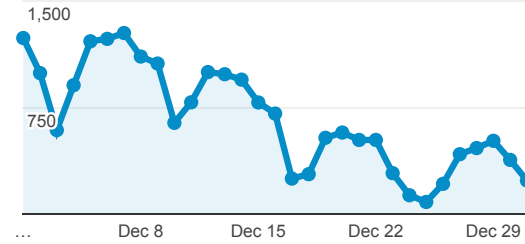

My Dashboard

Dec 1, 2016 - Dec 31, 2016

Avg. Visit Duration

Avg. Session Duration

Visits by Traffic Type

organic referral direct

Visits and Pageviews by Mobile

Mobile (Including Tablet)	Sessions	Pageviews
No	18,972	51,950
Yes	1,915	3,949

Visits

Sessions

Visits

20,887

% of Total: 100.00% (20,887)

Visits and Pages / Visit by Keyword

Keyword	Sessions	Pages / Session
(not provided)	9,916	2.78
fogler library	30	2.67
umaine library	29	2.48
fogler library maine	26	2.08
website buttons sharebutton.to	16	3.00
fogler	10	2.40
addthis share button sharebutton.to	9	2.89
fogler ursus	9	2.11
share button for website sharebutton.to	9	2.78
share buttons sharebutton.to	8	2.88