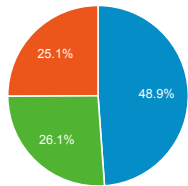

My Dashboard

Dec 1, 2016 - Dec 31, 2016

Avg. Visit Duration

Avg. Session Duration

Visits by Traffic Type

organic referral direct

Visits and Pageviews by Mobile

Mobile (Including Tablet)	Sessions	Pageviews
No	18,972	51,950
Yes	1,915	3,949

Visits

Sessions

Visits

20,887

% of Total: 100.00% (20,887)

Visits and Pages / Visit by Keyword

Keyword	Sessions	Pages / Session
(not provided)	9,916	2.78
fogler library	30	2.67
umaine library	29	2.48
fogler library maine	26	2.08
website buttons sharebutton.to	16	3.00
fogler	10	2.40
addthis share button sharebutton.to	9	2.89
fogler ursus	9	2.11
share button for website sharebutton.to	9	2.78
share buttons sharebutton.to	8	2.88