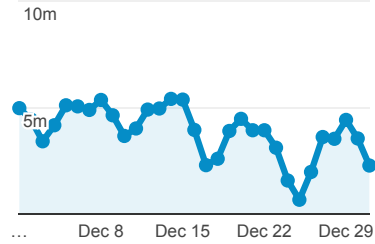

My Dashboard

Dec 1, 2016 - Dec 31, 2016

Avg. Visit Duration

Avg. Session Duration

Visits by Traffic Type

organic referral direct

Visits and Pageviews by Mobile

Mobile (Including Tablet)	Sessions	Pageviews
No	18,972	51,950
Yes	1,915	3,949

Visits

Sessions

Visits

20,887

% of Total: 100.00% (20,887)

Visits and Pages / Visit by Keyword

Keyword	Sessions	Pages / Session
(not provided)	9,916	2.78
fogler library	30	2.67
umaine library	29	2.48
fogler library maine	26	2.08
website buttons sharebutton.to	16	3.00
fogler	10	2.40
addthis share button sharebutton.to	9	2.89
fogler ursus	9	2.11
share button for website sharebutton.to	9	2.78
share buttons sharebutton.to	8	2.88