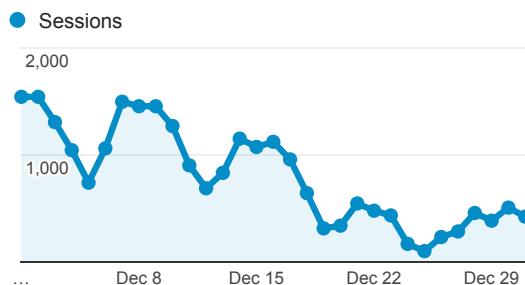

My Dashboard

Dec 1, 2015 - Dec 31, 2015

Avg. Visit Duration

Visits

Pageviews

Visits by Traffic Type

organic direct referral
phatvidz.com

Visits