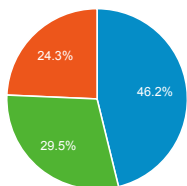

My Dashboard

Dec 1, 2015 - Dec 31, 2015

Avg. Visit Duration

Visits

Pageviews

Visits by Traffic Type

organic direct referral
phatvidz.com

Visits