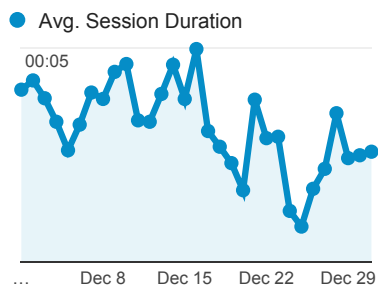

My Dashboard

Dec 1, 2015 - Dec 31, 2015

Avg. Visit Duration

Visits

Pageviews

Visits by Traffic Type

organic direct referral
phatvidz.com

Visits