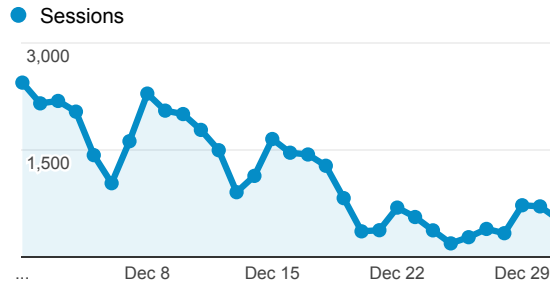

My Dashboard

Dec 1, 2014 - Dec 31, 2014

+ Add Segment

Avg. Visit Duration

Visits by Traffic Type

■ referral ■ organic ■ direct
■ (not set)

Visits and Pageviews by Mobile

Mobile (Including Tablet)	Sessions	Pageviews
No	33,931	98,851
Yes	2,637	5,650

Visits

Visits

36,568
% of Total: 100.00% (36,568)

Visits and Pages / Visit by Keyword

Keyword	Sessions	Pages / Session
(not provided)	11,657	2.57
fogler library	218	2.45
umaine library	85	2.24
fogler	74	2.46
folger library	59	1.78
umaine fogler	46	2.72
foglerform=lemdf8pc=malcsrc=ie-searchbox	30	1.03
umaine fogler library	26	2.35
fogler library hours	24	2.00
photo copying umaine	22	2.82