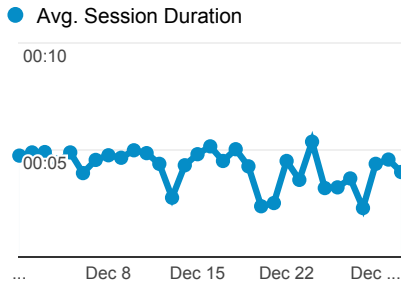

My Dashboard

Dec 1, 2014 - Dec 31, 2014

+ Add Segment

Avg. Visit Duration

Visits by Traffic Type

■ referral ■ organic ■ direct
■ (not set)

Visits and Pageviews by Mobile

Mobile (Including Tablet)	Sessions	Pageviews
No	33,931	98,851
Yes	2,637	5,650

Visits

Visits

36,568
% of Total: 100.00% (36,568)

Visits and Pages / Visit by Keyword

Keyword	Sessions	Pages / Session
(not provided)	11,657	2.57
fogler library	218	2.45
umaine library	85	2.24
fogler	74	2.46
folger library	59	1.78
umaine fogler	46	2.72
foglerform=lemdf8pc=malcsrc=ie-searchbox	30	1.03
umaine fogler library	26	2.35
fogler library hours	24	2.00
photo copying umaine	22	2.82