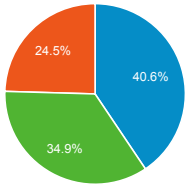

My Dashboard

Dec 1, 2014 - Dec 31, 2014

+ Add Segment

Avg. Visit Duration

Visits by Traffic Type

■ referral ■ organic ■ direct
■ (not set)

Visits and Pageviews by Mobile

Mobile (Including Tablet)	Sessions	Pageviews
No	33,931	98,851
Yes	2,637	5,650

Visits

Visits

36,568
% of Total: 100.00% (36,568)

Visits and Pages / Visit by Keyword

Keyword	Sessions	Pages / Session
(not provided)	11,657	2.57
fogler library	218	2.45
umaine library	85	2.24
fogler	74	2.46
folger library	59	1.78
umaine fogler	46	2.72
foglerform=lemdf8pc=malcsrc=ie-searchbox	30	1.03
umaine fogler library	26	2.35
fogler library hours	24	2.00
photo copying umaine	22	2.82