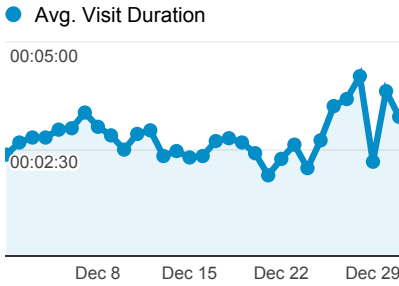

My Dashboard

Dec 1, 2013 - Dec 31, 2013

 All Visits  
100.00%

Avg. Visit Duration

Visits

Pageviews

**95,742**  
% of Total: 100.00% (95,742) 

Pageviews by Page Title