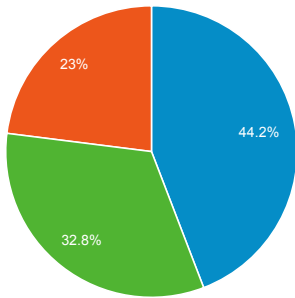

Visits by Traffic Type

■ direct ■ organic ■ referral

Visits

39,223
% of Total: 100.00% (39,223)

Visits and Pages / Visit by Keyword

Keyword	Visits	Pages / Visit
(not provided)	10,296	2.35
http://library.umaine.edu/	482	1.57
(not set)	425	6.60
fogler library	340	2.65
umaine library	156	2.72
fogler	100	3.40
www.umaine.edu/library	71	1.90
university of maine library	45	2.80
umaine fogler	35	3.60
fogler library hours	30	2.03

Visits and Pageviews by Mobile

Mobile (Including Tablet)	Visits	Pageviews
No	37,665	92,579
Yes	1,558	3,163

Visits and Pages / Visit by Mobile ...

Mobile Device Info	Visits	Pages / Visit
Apple iPhone	574	1.94
Apple iPad	526	2.16
(not set)	50	1.98
Apple iPod	48	1.96
Samsung GT-I9300 Galaxy S III	27	1.81
Samsung SCH-R830 Galaxy Axiom	18	2.44
Motorola XT901 Electrify M	16	2.25
Google Nexus 7	14	1.86

Visits and Pages / Visit by Source / Medium

Source / Medium	Visits	Pages / Visit
(direct) / (none)	17,324	1.90
google / organic	12,253	2.47
library.umaine.edu / referral	4,243	4.05
umaine.edu / referral	2,982	3.14
libraries.maine.edu / referral	451	3.16
bing / organic	342	2.63
yahoo / organic	212	2.36
maine.gov / referral	172	2.02

Exits and Pageviews by Exit Page

Exit Page	Exits	Pageviews
/default.asp	17,135	24,061
/default_ursus.asp	2,428	6,951
/default_res.htm	1,344	2,783
/indexesdb/Indexes.asp?search=A&range=SZ	1,233	4,496
/about/hours.htm	1,210	3,345
/default_jdb.asp	951	2,688
/default_ejournals.asp	927	2,865
/indexesdb/Indexes.asp?search=A&range=NS	911	3,109
/indexesdb/Indexes.asp?search=A&range=AD	695	2,752