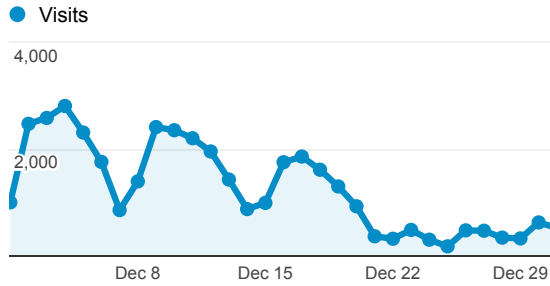

My Dashboard

Dec 1, 2013 - Dec 31, 2013

 All Visits  
100.00%

Avg. Visit Duration

Visits

Pageviews

**95,742**  
% of Total: 100.00% (95,742) 

Pageviews by Page Title