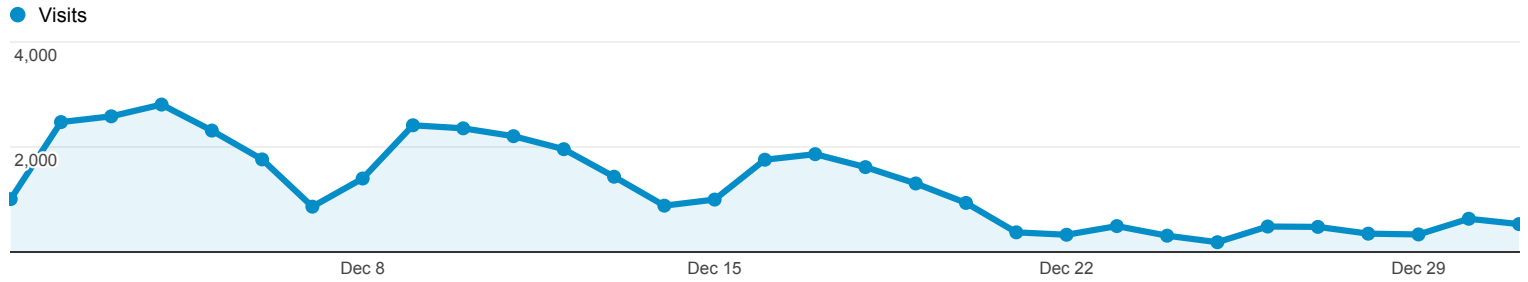

Dec 1, 2013 - Dec 31, 2013

Browser & OS

All Visits
100.00%

Explorer

Summary

Browser	Acquisition			Behavior			Conversions		
	Visits	% New Visits	New Visits	Bounce Rate	Pages / Visit	Avg. Visit Duration	Mobile IDB Access (Goal 1 Conversion Rate)	Mobile IDB Access (Goal 1 Completions)	Mobile IDB Access (Goal 1 Value)
	39,223 % of Total: 100.00% (39,223)	30.78% Site Avg: 30.75% (0.07%)	12,071 % of Total: 100.07% (12,062)	53.76% Site Avg: 53.76% (0.00%)	2.44 Site Avg: 2.44 (0.00%)	00:02:45 Site Avg: 00:02:45 (0.00%)	12.87% Site Avg: 12.87% (0.00%)	5,049 % of Total: 100.00% (5,049)	$0.00 % of Total: 0.00% ($0.00)
1. Chrome	14,632	18.59%	2,720	55.88%	2.43	00:02:07	14.48%	2,118	$0.00
2. Firefox	13,991	46.09%	6,448	56.89%	2.28	00:02:53	11.30%	1,581	$0.00
3. Safari	4,989	23.29%	1,162	41.29%	2.61	00:02:27	15.98%	797	$0.00
4. Internet Explorer	4,299	27.26%	1,172	53.64%	2.63	00:04:25	8.98%	386	$0.00
5. Mozilla	946	35.10%	332	41.33%	3.37	00:05:09	16.07%	152	$0.00
6. Android Browser	186	54.84%	102	45.16%	2.02	00:01:07	0.54%	1	$0.00
7. Safari (in-app)	51	90.20%	46	62.75%	1.71	00:00:45	5.88%	3	$0.00
8. Opera	41	51.22%	21	51.22%	1.78	00:00:46	17.07%	7	$0.00
9. Opera Mini	20	85.00%	17	75.00%	1.25	00:01:23	0.00%	0	$0.00
10. IE with Chrome Frame	18	66.67%	12	44.44%	3.39	00:03:42	16.67%	3	$0.00
11. Amazon Silk	15	73.33%	11	60.00%	1.93	00:02:04	0.00%	0	$0.00
12. Mozilla Compatible Agent	12	100.00%	12	75.00%	1.33	00:00:00	0.00%	0	$0.00
13. BlackBerry	9	22.22%	2	88.89%	1.11	00:00:00	0.00%	0	$0.00
14. Phantom.js bot	4	100.00%	4	100.00%	1.00	00:00:00	0.00%	0	$0.00
15. Nokia Browser	3	100.00%	3	33.33%	1.67	00:00:00	0.00%	0	$0.00
16. UC Browser	2	100.00%	2	100.00%	1.00	00:00:00	0.00%	0	$0.00
17. BlackBerry8520	1	100.00%	1	100.00%	1.00	00:00:00	0.00%	0	$0.00