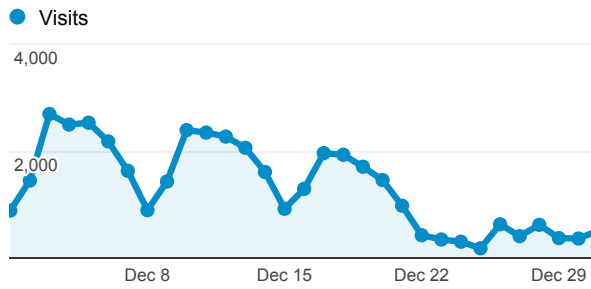

My Dashboard

Dec 1, 2012 - Dec 31, 2012

Avg. Visit Duration

Visits

Pageviews

**84,717**

% of Total: 100.00% (84,717)

Pageviews by Page Title

Visits by Traffic Type

- 52.37% direct**  
21,708 Visits
- 28.62% organic**  
11,862 Visits
- 19.00% referral**  
7,876 Visits

Visits

**41,446**

% of Total: 100.00% (41,446)

Visits and Pages / Visit by Keyword