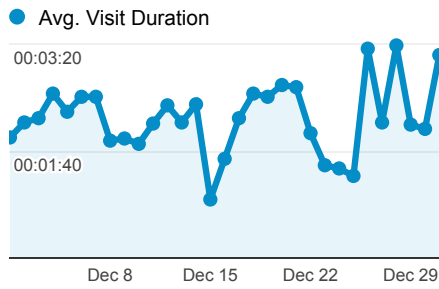

My Dashboard

Dec 1, 2012 - Dec 31, 2012

Avg. Visit Duration

Visits

Pageviews

**84,717**

% of Total: 100.00% (84,717)

Pageviews by Page Title

Visits by Traffic Type

- 52.37% direct**  
21,708 Visits
- 28.62% organic**  
11,862 Visits
- 19.00% referral**  
7,876 Visits

Visits

**41,446**

% of Total: 100.00% (41,446)

Visits and Pages / Visit by Keyword