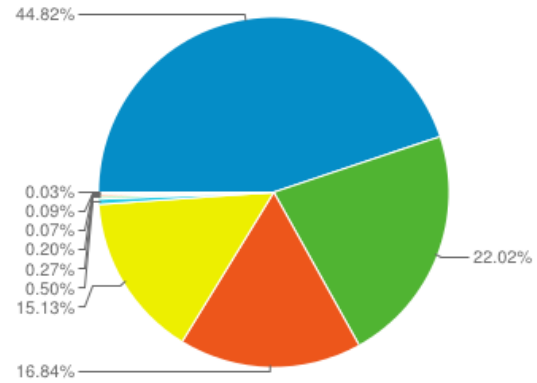

Browser & OS

% of visits: 100.00%

Explorer

Site Usage

Visits

**41,446**

% of Total: 100.00% (41,446)

Pages / Visit

**2.04**

Site Avg: 2.04 (0.00%)

Avg. Visit Duration

**00:02:14**

Site Avg: 00:02:14 (0.00%)

% New Visits

**37.17%**

Site Avg: 37.17% (0.00%)

Bounce Rate

**61.95%**

Site Avg: 61.95% (0.00%)

Browser	Visits	Visits	Contribution to total:
1. Firefox	18,576	44.82%	44.82%
2. Safari	9,126	22.02%	22.02%
3. Chrome	6,978	16.84%	16.84%
4. Internet Explorer	6,271	15.13%	15.13%
5. Android Browser	207	0.50%	0.50%
6. Opera	111	0.27%	0.27%
7. Mozilla Compatible Agent	81	0.20%	0.20%
8. Safari (in-app)	36	0.09%	0.09%
9. IE with Chrome Frame	30	0.07%	0.07%
10. RockMelt	13	0.03%	0.03%
11. Opera Mini	10	0.02%	0.02%
12. Phantom.js bot	4	0.01%	0.01%
13. Mozilla	1	0.00%	0.00%
14. NokiaX2-01	1	0.00%	0.00%
15. SeaMonkey	1	0.00%	0.00%