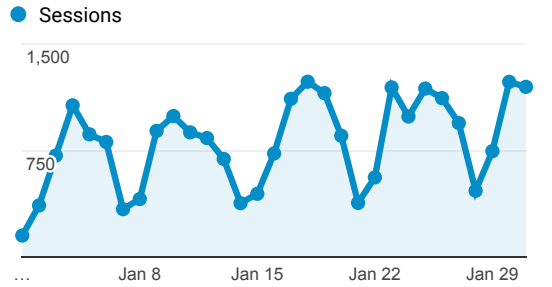

Visits

Visits

Visits and Pages / Visit by Keyword

Keyword	Sessions	Pages / Session
(not provided)	11,355	2.76
umaine library	162	2.14
cache:xbnpulggc_aj:library.umaine.edu/	35	1.51
fogler library	29	2.24
fogler library maine	26	2.73
fogler ursus	16	1.75
umaine book club	14	4.14
umaine fogler library orwell	13	2.46
university of maine fogler	11	1.18
fogler library oneseach	10	2.10

Pageviews

Pageviews by Page Title

Page Title	Pageviews
Raymond H. Fogler Library, University of Maine	29,580
Raymond H. Fogler Library Indexes and Databases	5,080
Fogler Library: Indexes and Databases	4,853
Page not found - Raymond H. Fogler Library	3,359
Reserves - Raymond H. Fogler Library - University of Maine	1,560
Raymond H. Fogler Library Ejournals	1,516
Fogler Library, University of Maine	1,248
Home - Subject Guides at University of Maine	1,210
Fogler Library Hours - Raymond H. Fogler Library - University of Maine	713
Contacts - Raymond H. Fogler Library - University of Maine	592