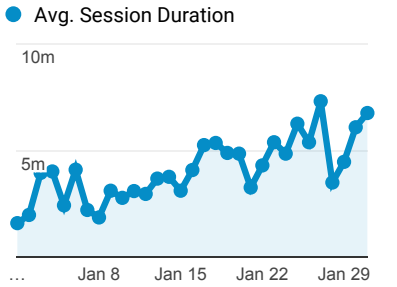

My Dashboard

Jan 1, 2017 - Jan 31, 2017

Avg. Visit Duration

Visits by Traffic Type

organic direct referral

Visits and Pageviews by Mobile

Mobile (Including Tablet)	Sessions	Pageviews
No	22,946	62,179
Yes	1,961	3,298