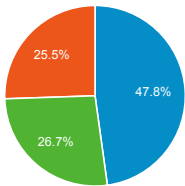

My Dashboard

Jan 1, 2017 - Jan 31, 2017

Avg. Visit Duration

Visits by Traffic Type

organic direct referral

Visits and Pageviews by Mobile

Mobile (Including Tablet)	Sessions	Pageviews
No	22,946	62,179
Yes	1,961	3,298

Visits

Visits

Visits and Pages / Visit by Keyword

Keyword	Sessions	Pages / Session
(not provided)	11,355	2.76
umaine library	162	2.14
cache:xbnpulggc_aj:library.umaine.edu/	35	1.51
fogler library	29	2.24
fogler library maine	26	2.73
fogler ursus	16	1.75
umaine book club	14	4.14
umaine fogler library orwell	13	2.46
university of maine fogler	11	1.18
fogler library oneseach	10	2.10