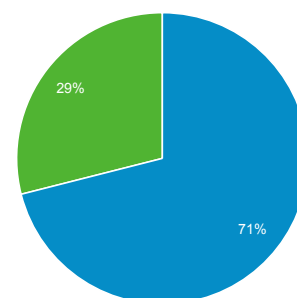

Language	Sessions	% Sessions
1. en-us	22,466	96.83%
2. (not set)	204	0.88%
3. zh-cn	169	0.73%
4. en-gb	52	0.22%
5. fr	43	0.19%
6. es	28	0.12%
7. zh-tw	25	0.11%
8. fr-fr	22	0.09%
9. en	14	0.06%
10. de	11	0.05%