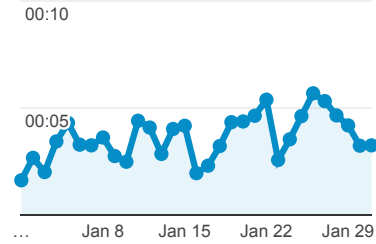

My Dashboard

Jan 1, 2016 - Jan 31, 2016

Avg. Visit Duration

Avg. Session Duration

Visits

Sessions

Pageviews

58,908

% of Total: 100.00% (58,908)

Visits by Traffic Type

organic direct referral social

Visits

23,201

% of Total: 100.00% (23,201)

Visits and Pages / Visit by Keyword

Keyword	Sessions	Pages / Session
(not provided)	9,483	2.62
folger library	114	3.40
fogler one search	63	3.65
foglerlibrary	62	2.26
fogler library	50	2.06
umaine fogler	17	2.35
umaine library	13	2.31
library.umaine.edu	11	3.27
library folger umaine	9	3.44
university of maine library	9	2.11