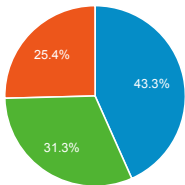

My Dashboard

Jan 1, 2016 - Jan 31, 2016

Avg. Visit Duration

Avg. Session Duration

Visits

Sessions

Pageviews

58,908

% of Total: 100.00% (58,908)

Visits by Traffic Type

organic direct referral social

Visits

23,201

% of Total: 100.00% (23,201)

Visits and Pages / Visit by Keyword

Keyword	Sessions	Pages / Session
(not provided)	9,483	2.62
folger library	114	3.40
fogler one search	63	3.65
foglerlibrary	62	2.26
fogler library	50	2.06
umaine fogler	17	2.35
umaine library	13	2.31
library.umaine.edu	11	3.27
library folger umaine	9	3.44
university of maine library	9	2.11