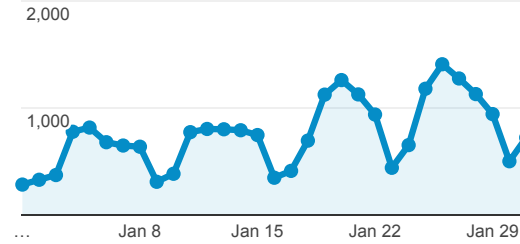

My Dashboard

Jan 1, 2016 - Jan 31, 2016

Avg. Visit Duration

Avg. Session Duration

Visits

Sessions

Pageviews

58,908

% of Total: 100.00% (58,908)

Visits by Traffic Type

organic direct referral social

Visits

23,201

% of Total: 100.00% (23,201)

Visits and Pages / Visit by Keyword

Keyword	Sessions	Pages / Session
(not provided)	9,483	2.62
folger library	114	3.40
fogler one search	63	3.65
foglerlibrary	62	2.26
fogler library	50	2.06
umaine fogler	17	2.35
umaine library	13	2.31
library.umaine.edu	11	3.27
library folger umaine	9	3.44
university of maine library	9	2.11