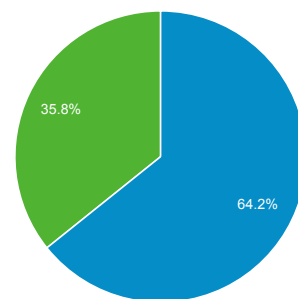

Language	Sessions	% Sessions
1. en-us	32,679	97.66%
2. zh-cn	137	0.41%
3. en-gb	88	0.26%
4. en	51	0.15%
5. pt-br	49	0.15%
6. ar	48	0.14%
7. de	38	0.11%
8. es	38	0.11%
9. fr	28	0.08%
10. zh-tw	25	0.07%