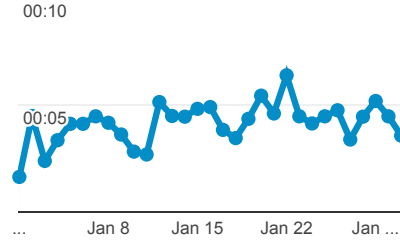

My Dashboard

Jan 1, 2015 - Jan 31, 2015

Avg. Visit Duration

Avg. Session Duration

Visits by Traffic Type

referral organic direct

Visits and Pageviews by Mobile

Mobile (Including Tablet)	Sessions	Pageviews
No	30,371	79,539
Yes	3,092	5,909

Visits

Sessions

Visits

33,463

% of Total: 100.00% (33,463)

Visits and Pages / Visit by Keyword

Keyword	Sessions	Pages / Session
(not provided)	10,494	2.55
fogler library	180	2.06
umaine library	72	2.39
fogler	66	2.92
folger library	48	1.83
photo copying umaine	39	1.77
foglerform=lemdf8pc=malcsrc=ie-searchbox	20	1.55
fogler library hours	16	2.12
umaine fogler library	16	2.25
university of maine library	16	2.19