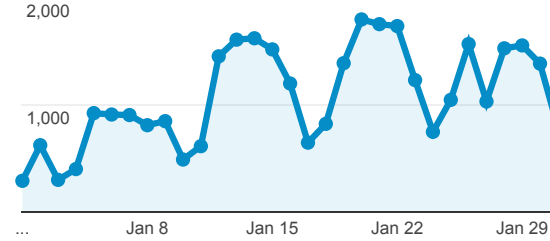

My Dashboard

Jan 1, 2015 - Jan 31, 2015

Avg. Visit Duration

Avg. Session Duration

Visits by Traffic Type

referral organic direct

Visits and Pageviews by Mobile

Mobile (Including Tablet)	Sessions	Pageviews
No	30,371	79,539
Yes	3,092	5,909

Visits

Sessions

Visits

33,463

% of Total: 100.00% (33,463)

Visits and Pages / Visit by Keyword

Keyword	Sessions	Pages / Session
(not provided)	10,494	2.55
fogler library	180	2.06
umaine library	72	2.39
fogler	66	2.92
folger library	48	1.83
photo copying umaine	39	1.77
foglerform=lemdf8pc=malcsrc=ie-searchbox	20	1.55
fogler library hours	16	2.12
umaine fogler library	16	2.25
university of maine library	16	2.19