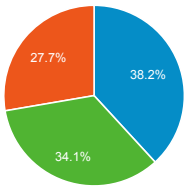

My Dashboard

Jan 1, 2015 - Jan 31, 2015

Avg. Visit Duration

Avg. Session Duration

Visits by Traffic Type

referral organic direct

Visits and Pageviews by Mobile

Mobile (Including Tablet)	Sessions	Pageviews
No	30,371	79,539
Yes	3,092	5,909

Visits

Sessions

Visits

33,463

% of Total: 100.00% (33,463)

Visits and Pages / Visit by Keyword

Keyword	Sessions	Pages / Session
(not provided)	10,494	2.55
fogler library	180	2.06
umaine library	72	2.39
fogler	66	2.92
folger library	48	1.83
photo copying umaine	39	1.77
foglerform=lemdf8pc=malcsrc=ie-searchbox	20	1.55
fogler library hours	16	2.12
umaine fogler library	16	2.25
university of maine library	16	2.19