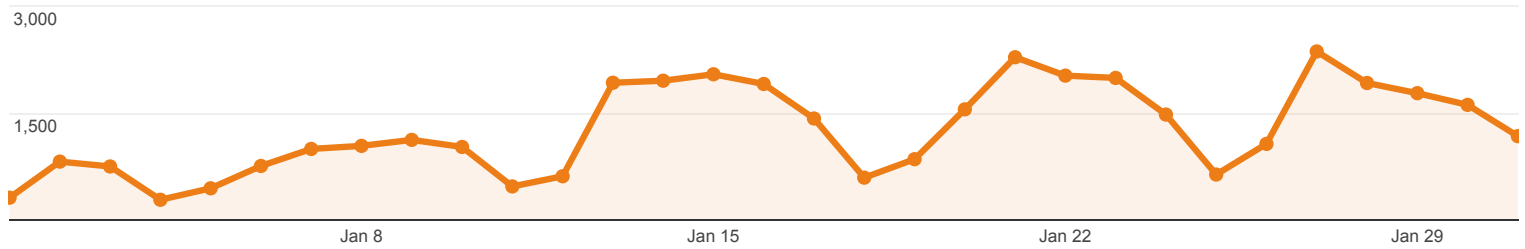

Jan 1, 2014 - Jan 31, 2014

Social Network Referrals

Social Referral

● Visits via Social Referral

● All Visits

Social Network	Visits	Pageviews	Avg. Visit Duration	Pages / Visit
1. tinyURL	100	279	00:05:36	2.79
2. Blogger	30	62	00:01:50	2.07
3. Facebook	28	41	00:01:00	1.46
4. Twitter	12	14	00:00:01	1.17
5. LinkedIn	10	10	00:00:00	1.00
6. WordPress	5	6	00:02:14	1.20

Rows 1 - 6 of 6

Social Network Referrals

ALL » SOCIAL NETWORK: tinyURL

Social Referral

Visits via Social Referral

All Visits

Shared URL	Visits	Pageviews	Avg. Visit Duration	Pages / Visit
1. www.library.umaine.edu/default.asp	64	226	00:07:36	3.53
2. library.umaine.edu/indexesdb/Indexes.asp?range=HN&search=A	14	20	00:03:18	1.43
3. www.library.umaine.edu/default_ursus.asp	8	9	00:01:54	1.12
4. www.library.umaine.edu/displays/FacBooks2013.htm	3	5	00:01:03	1.67
5. library.umaine.edu/indexesdb/Indexes.asp?range=NS&search=A	2	3	00:01:41	1.50
6. www.library.umaine.edu/lmc/default.asp	2	5	00:02:38	2.50
7. library.umaine.edu/default_ursus.asp	1	1	00:00:00	1.00
8. library.umaine.edu/social/yalit.htm	1	1	00:00:00	1.00
9. www.library.umaine.edu/class/Wallace/MET355/default.asp	1	1	00:00:00	1.00
10. www.library.umaine.edu/collddev/trials.htm	1	1	00:00:00	1.00
11. www.library.umaine.edu/default_idb.asp	1	2	00:00:02	2.00
12. www.library.umaine.edu/research.htm	1	3	00:00:05	3.00
13. www.library.umaine.edu/staff/googleanalytics/default.htm	1	2	00:00:05	2.00