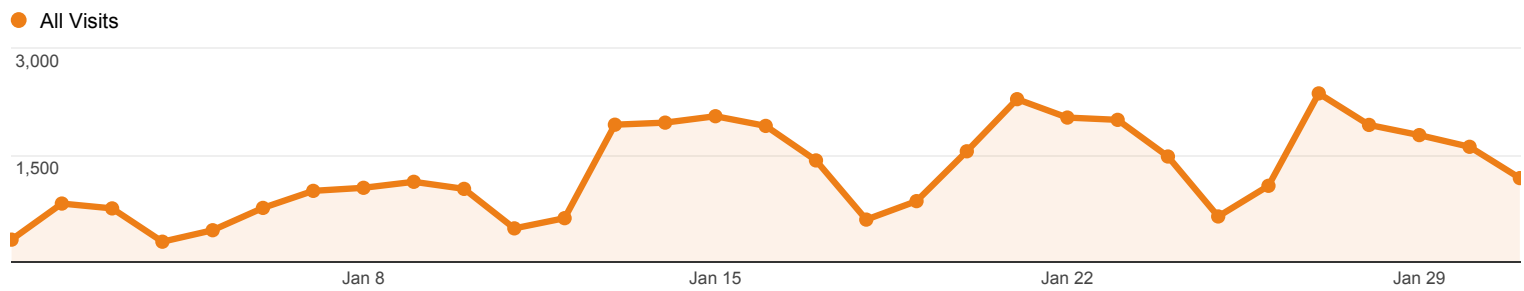

Rows 1 - 13 of 13

Social Network Referrals

ALL » SOCIAL NETWORK: Blogger

All Visits
0.08%

Social Referral

Visits via Social Referral

Shared URL	Visits	Pageviews	Avg. Visit Duration	Pages / Visit
1. www.library.umaine.edu/theses/default.asp	22	26	00:00:43	1.18
2. www.library.umaine.edu/default.asp	5	12	00:03:58	2.40
3. www.library.umaine.edu/speccoll/FindingAids/Kingstep.htm	2	19	00:04:57	9.50
4. library.umaine.edu/yearbooks/default.asp	1	5	00:09:43	5.00

Rows 1 - 4 of 4

Social Network Referrals

ALL » SOCIAL NETWORK: Facebook

All Visits
0.07%

Social Referral

Visits via Social Referral

Shared URL	Visits	Pageviews	Avg. Visit Duration	Pages / Visit
1. library.umaine.edu/circ/group_study_rooms.htm	13	13	00:00:00	1.00
2. www.library.umaine.edu/speccoll/FindingAids/Amesfamilyinventory.htm	4	4	00:00:00	1.00
3. library.umaine.edu/default.asp	2	2	00:00:00	1.00
4. library.umaine.edu/virtualref/healthinsurance14.htm	2	2	00:00:00	1.00
5. www.library.umaine.edu/science/gisjournals.htm	2	3	00:07:59	1.50
6. www.library.umaine.edu/colldev/trials.htm	1	2	00:08:48	2.00
7. www.library.umaine.edu/speccoll/default.asp	1	7	00:01:55	7.00
8. www.library.umaine.edu/speccoll/FindingAids/GrenfellC.htm	1	1	00:00:00	1.00
9. www.library.umaine.edu/speccoll/FindingAids/MaineCentralRR.htm	1	6	00:01:23	6.00
10. www.library.umaine.edu/speccoll/FindingAids/Schrump2.htm	1	1	00:00:00	1.00

Rows 1 - 10 of 10

Social Network Referrals

Jan 1, 2014 - Jan 31, 2014

ALL » SOCIAL NETWORK: Twitter

All Visits
0.03%

Social Referral

Visits via Social Referral

Shared URL	Visits	Pageviews	Avg. Visit Duration	Pages / Visit
1. www.library.umaine.edu/indexesdb/Indexes.asp	7	8	00:00:01	1.14
2. www.library.umaine.edu/collddev/contacts.htm	2	2	00:00:00	1.00
3. library.umaine.edu/circ/location_classrooms_group_study.htm	1	1	00:00:00	1.00
4. www.library.umaine.edu/default_res.htm	1	1	00:00:00	1.00
5. www.library.umaine.edu/default.asp	1	2	00:00:12	2.00