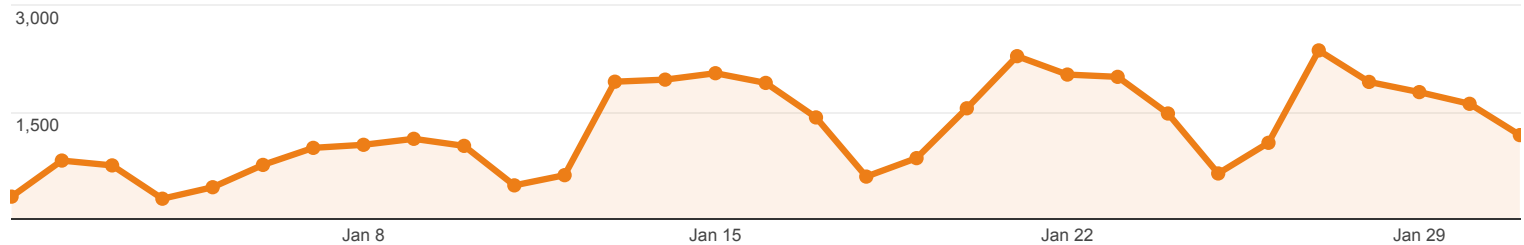

Jan 1, 2014 - Jan 31, 2014

Social Network Referrals

Social Referral

● Visits via Social Referral

● All Visits

Social Network	Visits	Pageviews	Avg. Visit Duration	Pages / Visit
1. tinyURL	100	279	00:05:36	2.79
2. Blogger	30	62	00:01:50	2.07
3. Facebook	28	41	00:01:00	1.46
4. Twitter	12	14	00:00:01	1.17
5. LinkedIn	10	10	00:00:00	1.00
6. WordPress	5	6	00:02:14	1.20

Rows 1 - 6 of 6

Social Network Referrals

ALL » SOCIAL NETWORK: tinyURL

Social Referral

Visits via Social Referral

All Visits

Shared URL	Visits	Pageviews	Avg. Visit Duration	Pages / Visit
1. www.library.umaine.edu/default.asp	64	226	00:07:36	3.53
2. library.umaine.edu/indexesdb/Indexes.asp?range=HN&search=A	14	20	00:03:18	1.43
3. www.library.umaine.edu/default_ursus.asp	8	9	00:01:54	1.12
4. www.library.umaine.edu/displays/FacBooks2013.htm	3	5	00:01:03	1.67
5. library.umaine.edu/indexesdb/Indexes.asp?range=NS&search=A	2	3	00:01:41	1.50
6. www.library.umaine.edu/lmc/default.asp	2	5	00:02:38	2.50
7. library.umaine.edu/default_ursus.asp	1	1	00:00:00	1.00
8. library.umaine.edu/social/yalit.htm	1	1	00:00:00	1.00
9. www.library.umaine.edu/class/Wallace/MET355/default.asp	1	1	00:00:00	1.00
10. www.library.umaine.edu/collddev/trials.htm	1	1	00:00:00	1.00
11. www.library.umaine.edu/default_idb.asp	1	2	00:00:02	2.00
12. www.library.umaine.edu/research.htm	1	3	00:00:05	3.00
13. www.library.umaine.edu/staff/googleanalytics/default.htm	1	2	00:00:05	2.00

Rows 1 - 13 of 13

Social Network Referrals

ALL » SOCIAL NETWORK: Blogger

All Visits
0.08%

Social Referral

Visits via Social Referral

Shared URL	Visits	Pageviews	Avg. Visit Duration	Pages / Visit
1. www.library.umaine.edu/theses/default.asp	22	26	00:00:43	1.18
2. www.library.umaine.edu/default.asp	5	12	00:03:58	2.40
3. www.library.umaine.edu/speccoll/FindingAids/Kingstep.htm	2	19	00:04:57	9.50
4. library.umaine.edu/yearbooks/default.asp	1	5	00:09:43	5.00