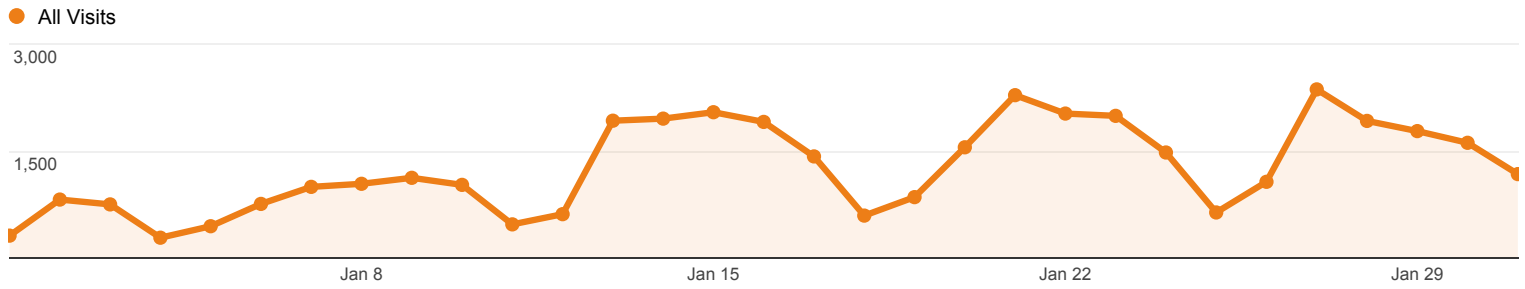

Rows 1 - 10 of 10

Social Network Referrals

Jan 1, 2014 - Jan 31, 2014

ALL » SOCIAL NETWORK: Twitter

All Visits
0.03%

Social Referral

Visits via Social Referral

Shared URL	Visits	Pageviews	Avg. Visit Duration	Pages / Visit
1. www.library.umaine.edu/indexesdb/Indexes.asp	7	8	00:00:01	1.14
2. www.library.umaine.edu/collddev/contacts.htm	2	2	00:00:00	1.00
3. library.umaine.edu/circ/location_classrooms_group_study.htm	1	1	00:00:00	1.00
4. www.library.umaine.edu/default_res.htm	1	1	00:00:00	1.00
5. www.library.umaine.edu/default.asp	1	2	00:00:12	2.00

Rows 1 - 5 of 5

Social Network Referrals

Jan 1, 2014 - Jan 31, 2014

ALL » SOCIAL NETWORK: LinkedIn

All Visits
0.03%

Social Referral

Visits via Social Referral

Shared URL	Visits	Pageviews	Avg. Visit Duration	Pages / Visit
1. www.library.umaine.edu/science/environ.htm	10	10	00:00:00	1.00

Rows 1 - 1 of 1

Social Network Referrals

Jan 1, 2014 - Jan 31, 2014

ALL » SOCIAL NETWORK: WordPress

Social Referral

● Visits via Social Referral

● All Visits

Shared URL	Visits	Pageviews	Avg. Visit Duration	Pages / Visit
1. www.library.umaine.edu/theses/default.asp	5	6	00:02:14	1.20