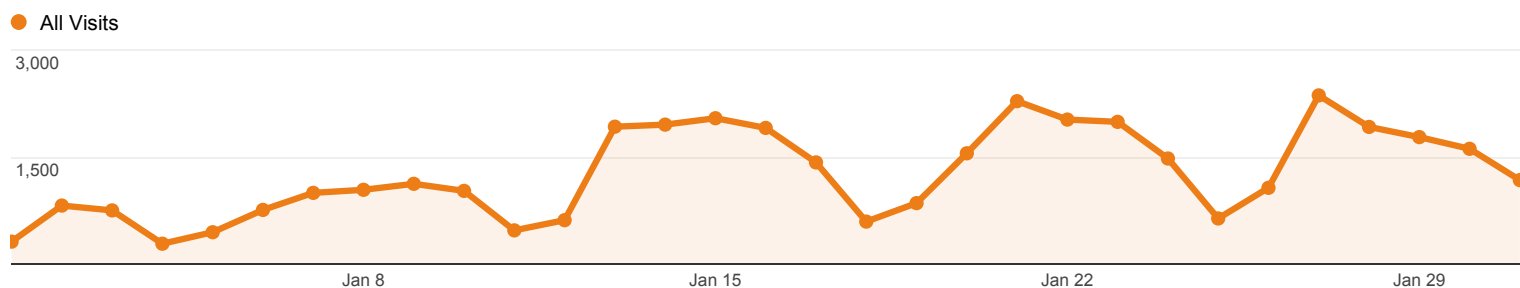

Rows 1 - 10 of 10

Social Network Referrals

Jan 1, 2014 - Jan 31, 2014

ALL » SOCIAL NETWORK: Twitter

All Visits
0.03%

Social Referral

Visits via Social Referral

Shared URL	Visits	Pageviews	Avg. Visit Duration	Pages / Visit
1. www.library.umaine.edu/indexesdb/Indexes.asp	7	8	00:00:01	1.14
2. www.library.umaine.edu/collddev/contacts.htm	2	2	00:00:00	1.00
3. library.umaine.edu/circ/location_classrooms_group_study.htm	1	1	00:00:00	1.00
4. www.library.umaine.edu/default_res.htm	1	1	00:00:00	1.00
5. www.library.umaine.edu/default.asp	1	2	00:00:12	2.00

Rows 1 - 5 of 5

Social Network Referrals

Jan 1, 2014 - Jan 31, 2014

ALL » SOCIAL NETWORK: LinkedIn

All Visits
0.03%

Social Referral

Visits via Social Referral

Shared URL	Visits	Pageviews	Avg. Visit Duration	Pages / Visit
1. www.library.umaine.edu/science/environ.htm	10	10	00:00:00	1.00

Rows 1 - 1 of 1

Social Network Referrals

Jan 1, 2014 - Jan 31, 2014

ALL » SOCIAL NETWORK: WordPress

Social Referral

● Visits via Social Referral

● All Visits

Shared URL	Visits	Pageviews	Avg. Visit Duration	Pages / Visit
1. www.library.umaine.edu/theses/default.asp	5	6	00:02:14	1.20