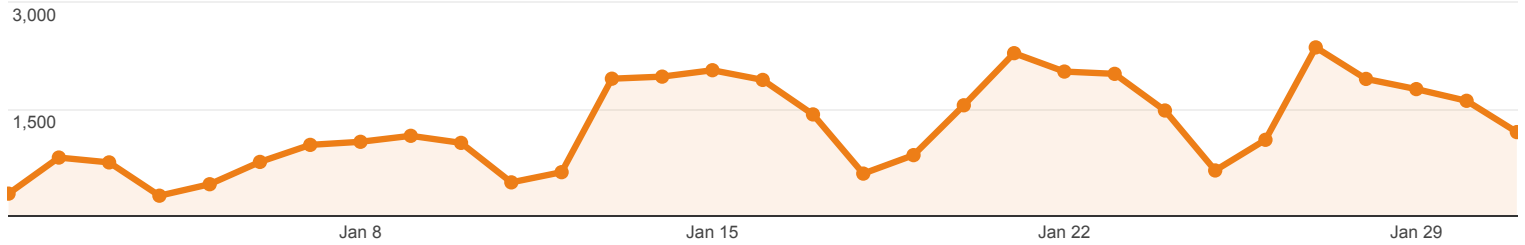

Rows 1 - 5 of 5

Social Network Referrals

Jan 1, 2014 - Jan 31, 2014

ALL » SOCIAL NETWORK: LinkedIn

All Visits
0.03%

Social Referral

Visits via Social Referral

Shared URL	Visits	Pageviews	Avg. Visit Duration	Pages / Visit
1. www.library.umaine.edu/science/environ.htm	10	10	00:00:00	1.00

Rows 1 - 1 of 1

Social Network Referrals

Jan 1, 2014 - Jan 31, 2014

ALL » SOCIAL NETWORK: WordPress

Social Referral

● Visits via Social Referral

● All Visits

Shared URL	Visits	Pageviews	Avg. Visit Duration	Pages / Visit
1. www.library.umaine.edu/theses/default.asp	5	6	00:02:14	1.20