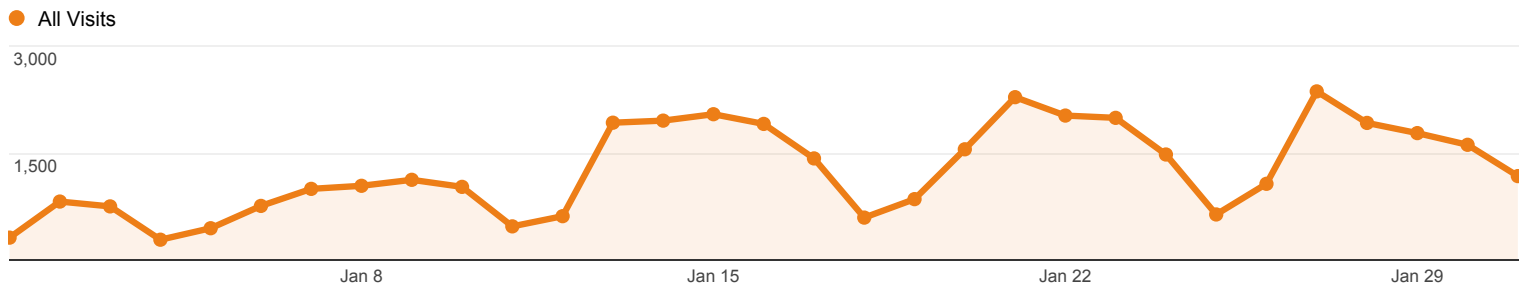

Rows 1 - 13 of 13

Social Network Referrals

ALL » SOCIAL NETWORK: Blogger

All Visits
0.08%

Social Referral

Visits via Social Referral

Shared URL	Visits	Pageviews	Avg. Visit Duration	Pages / Visit
1. www.library.umaine.edu/theses/default.asp	22	26	00:00:43	1.18
2. www.library.umaine.edu/default.asp	5	12	00:03:58	2.40
3. www.library.umaine.edu/speccoll/FindingAids/Kingstep.htm	2	19	00:04:57	9.50
4. library.umaine.edu/yearbooks/default.asp	1	5	00:09:43	5.00

Rows 1 - 4 of 4

Social Network Referrals

ALL » SOCIAL NETWORK: Facebook

All Visits
0.07%

Social Referral

Visits via Social Referral

Shared URL	Visits	Pageviews	Avg. Visit Duration	Pages / Visit
1. library.umaine.edu/circ/group_study_rooms.htm	13	13	00:00:00	1.00
2. www.library.umaine.edu/speccoll/FindingAids/Amesfamilyinventory.htm	4	4	00:00:00	1.00
3. library.umaine.edu/default.asp	2	2	00:00:00	1.00
4. library.umaine.edu/virtualref/healthinsurance14.htm	2	2	00:00:00	1.00
5. www.library.umaine.edu/science/gisjournals.htm	2	3	00:07:59	1.50
6. www.library.umaine.edu/colldev/trials.htm	1	2	00:08:48	2.00
7. www.library.umaine.edu/speccoll/default.asp	1	7	00:01:55	7.00
8. www.library.umaine.edu/speccoll/FindingAids/GrenfellC.htm	1	1	00:00:00	1.00
9. www.library.umaine.edu/speccoll/FindingAids/MaineCentralRR.htm	1	6	00:01:23	6.00
10. www.library.umaine.edu/speccoll/FindingAids/Schrump2.htm	1	1	00:00:00	1.00