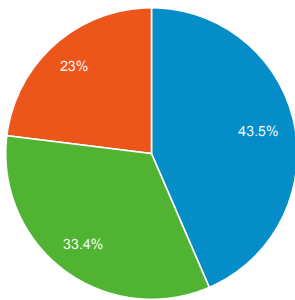

My Dashboard

Jan 1, 2014 - Jan 31, 2014

All Visits
100.00%

Avg. Visit Duration

Visits by Traffic Type

■ direct ■ organic ■ referral

Visits and Pageviews by Mobile

Mobile (Including Tablet)	Visits	Pageviews
No	37,296	102,274
Yes	1,817	3,892