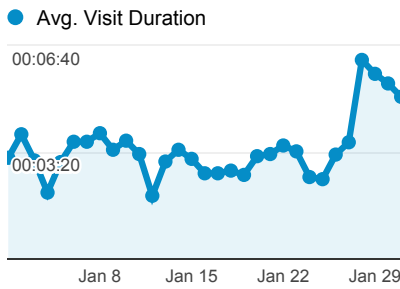

My Dashboard

Jan 1, 2014 - Jan 31, 2014

All Visits
100.00%

Avg. Visit Duration

Visits by Traffic Type

■ direct ■ organic ■ referral

Visits and Pageviews by Mobile

Mobile (Including Tablet)	Visits	Pageviews
No	37,296	102,274
Yes	1,817	3,892