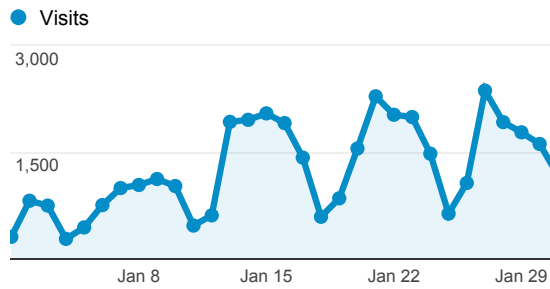

Visits

Visits

39,113
% of Total: 100.00% (39,113)

Visits and Pages / Visit by Keyword

Keyword	Visits	Pages / Visit
(not provided)	10,674	2.64
http://library.umaine.edu/	433	2.10
(not set)	364	7.43
fogler library	286	2.86
umaine library	173	2.69
fogler	87	3.53
www.umaine.edu/library	60	2.02
fogler library hours	31	2.06
umaine fogler	29	2.76
umaine fogler library	24	3.96

Visits and Pages / Visit by Source / Medium

Source / Medium	Visits	Pages / Visit
(direct) / (none)	17,020	2.27
google / organic	12,365	2.74
library.umaine.edu / referral	4,051	4.15
umaine.edu / referral	2,946	3.30
libraries.maine.edu / referral	422	2.95
bing / organic	398	2.87
maine.gov / referral	280	2.15
yahoo / organic	206	2.64

Pageviews

106,166
% of Total: 100.00% (106,166)

Pageviews by Page Title

Page Title	Pageviews
Fogler Library, University of Maine	37,126
Fogler Library: Indexes and Databases	14,621
Fogler Library: URSUS	5,915
Fogler Library: E-journals	2,459
Fogler Library: Reserves Search	2,403
Fogler Library: Hours	2,219
Fogler Library: E-journals@UMaine	1,954
Fogler Library: Subject Portals	1,918
Fogler Library: Research Advice	1,164
Fogler Library: Services	982

Exits and Pageviews by Exit Page

Exit Page	Exits	Pageviews
/default.asp	16,443	26,348
/default_ursus.asp	2,970	9,172
/indexesdb/Indexes.asp?search=A&range=SZ	1,302	4,949
/default_res.htm	1,300	3,582
/default_ejournal.s.asp	1,217	3,586
/about/hours.htm	923	2,678
/indexesdb/Indexes.asp?search=A&range=AD	731	3,495
/indexesdb/Indexes.asp?search=A&range=DH	667	2,772
/indexesdb/Indexes.asp?search=A	629	2,302