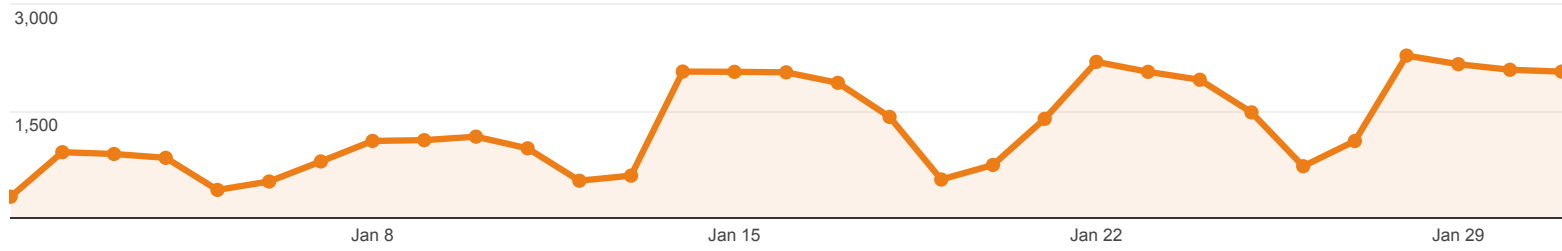

Rows 1 - 1 of 1

Social Network Referrals

ALL » SOCIAL NETWORK: WordPress

% of visits: 0.01%

Social Referral

Visits via Social Referral

All Visits

Shared URL	Visits	Pageviews	Avg. Visit Duration	Pages / Visit
1. www.library.umaine.edu/theses/default.asp	4	13	00:02:00	3.25
2. www.library.umaine.edu/speccoll/FindingAids/BoothBrosrecords.htm	1	1	00:00:00	1.00

Rows 1 - 2 of 2

Social Network Referrals

ALL » SOCIAL NETWORK: LibraryThing

% of visits: 0.00%

Social Referral

Visits via Social Referral

All Visits

Shared URL	Visits	Pageviews	Avg. Visit Duration	Pages / Visit
1. www.library.umaine.edu/speccoll/FindingAids/JaneMaryC.htm	1	2	00:02:06	2.00

Rows 1 - 1 of 1

Social Network Referrals

ALL » SOCIAL NETWORK: StumbleUpon

% of visits: 0.00%

Social Referral

Visits via Social Referral

All Visits

Shared URL	Visits	Pageviews	Avg. Visit Duration	Pages / Visit
1. www.library.umaine.edu/speccoll/Guides/nativeamerican.htm	1	1	00:00:00	1.00