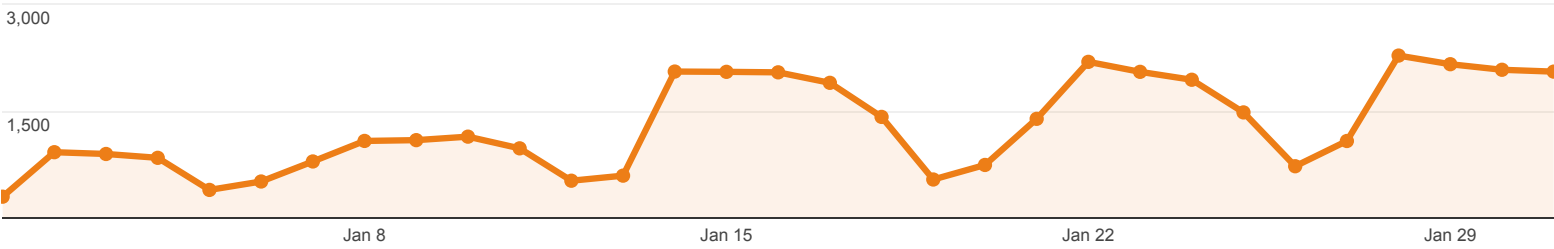

Rows 1 - 13 of 13

Social Network Referrals

ALL » SOCIAL NETWORK: Blogger

% of visits: 0.05%

Social Referral

● Visits via Social Referral

● All Visits

Shared URL	Visits	Pageviews	Avg. Visit Duration	Pages / Visit
1. www.library.umaine.edu/theses/default.asp	21	32	00:01:43	1.52

Rows 1 - 1 of 1

Social Network Referrals

ALL » SOCIAL NETWORK: WordPress

% of visits: 0.01%

Social Referral

Visits via Social Referral

All Visits

Shared URL	Visits	Pageviews	Avg. Visit Duration	Pages / Visit
1. www.library.umaine.edu/theses/default.asp	4	13	00:02:00	3.25
2. www.library.umaine.edu/speccoll/FindingAids/BoothBrosrecords.htm	1	1	00:00:00	1.00