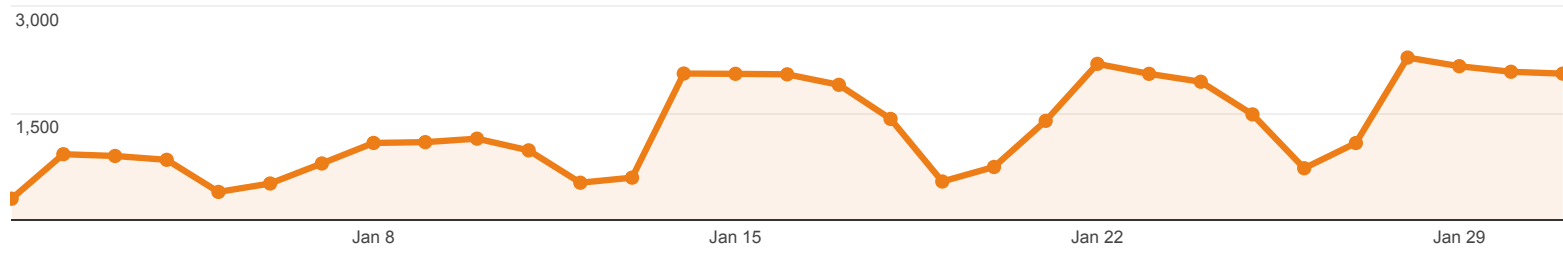

Rows 1 - 2 of 2

Social Network Referrals

ALL » SOCIAL NETWORK: LibraryThing

% of visits: 0.00%

Social Referral

Visits via Social Referral

All Visits

Shared URL	Visits	Pageviews	Avg. Visit Duration	Pages / Visit
1. www.library.umaine.edu/speccoll/FindingAids/JaneMaryC.htm	1	2	00:02:06	2.00

Rows 1 - 1 of 1

Social Network Referrals

ALL » SOCIAL NETWORK: StumbleUpon

% of visits: 0.00%

Social Referral

Visits via Social Referral

All Visits

Shared URL	Visits	Pageviews	Avg. Visit Duration	Pages / Visit
1. www.library.umaine.edu/speccoll/Guides/nativeamerican.htm	1	1	00:00:00	1.00

Rows 1 - 1 of 1

Social Network Referrals

ALL » SOCIAL NETWORK: Twitter

% of visits: 0.00%

Social Referral

Shared URL	Visits	Pageviews	Avg. Visit Duration	Pages / Visit
1. library.umaine.edu/science/default.asp	1	2	00:01:27	2.00