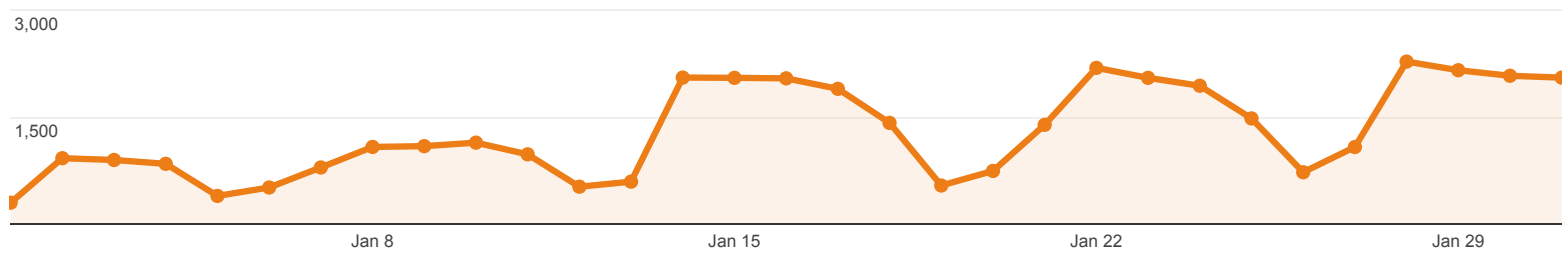

Social Network Referrals

 % of visits: 100.00%

Social Referral

 Visits via Social Referral

 All Visits

Social Network	Visits	Pageviews	Avg. Visit Duration	Pages / Visit
1. Facebook	67	465	00:10:56	6.94
2. Blogger	21	32	00:01:43	1.52
3. WordPress	5	14	00:01:36	2.80
4. goo.gl	2	2	00:00:00	1.00
5. LibraryThing	1	2	00:02:06	2.00
6. StumbleUpon	1	1	00:00:00	1.00
7. Twitter	1	2	00:01:27	2.00
8. Yahoo! Answers	1	1	00:00:00	1.00

Rows 1 - 8 of 8

Social Network Referrals

ALL » SOCIAL NETWORK: Facebook

% of visits: 0.17%

Social Referral

● Visits via Social Referral

● All Visits

Shared URL	Visits	Pageviews	Avg. Visit Duration	Pages / Visit
1. www.library.umaine.edu/default.asp	42	389	00:13:38	9.26
2. library.umaine.edu/townreport/holdings.htm	7	11	00:03:13	1.57
3. www.library.umaine.edu/yearbooks/Seventies.htm	5	23	00:18:54	4.60
4. library.umaine.edu/about/employment.htm	2	2	00:00:00	1.00
5. library.umaine.edu/default.asp	2	4	00:08:15	2.00
6. www.library.umaine.edu/sec/curtis/info4au/default.htm	2	19	00:00:56	9.50
7. library.umaine.edu/general/psycinfo.htm	1	1	00:00:00	1.00
8. library.umaine.edu/indexesdb/Indexes.asp	1	4	00:23:40	4.00
9. www.library.umaine.edu/about/hours.htm	1	2	00:00:00	2.00
10. www.library.umaine.edu/default_res.htm	1	6	00:00:54	6.00
11. www.library.umaine.edu/search.htm	1	2	00:00:08	2.00
12. www.library.umaine.edu/speccoll/FindingAids/GreatNorthernPaper.htm	1	1	00:00:00	1.00
13. www.library.umaine.edu/yearbooks/Nineties.htm	1	1	00:00:00	1.00

Rows 1 - 13 of 13

Social Network Referrals

ALL » SOCIAL NETWORK: Blogger

% of visits: 0.05%

Social Referral

● Visits via Social Referral

● All Visits

Shared URL	Visits	Pageviews	Avg. Visit Duration	Pages / Visit
1. www.library.umaine.edu/theses/default.asp	21	32	00:01:43	1.52