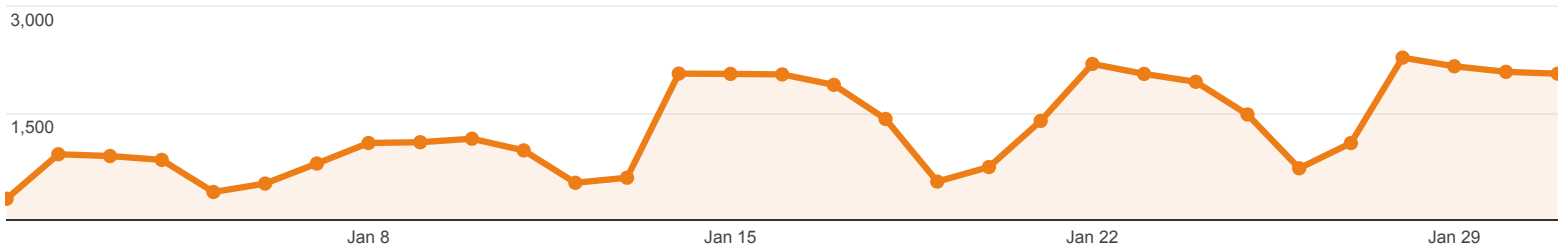

Social Network Referrals

 % of visits: 100.00%

Social Referral

 Visits via Social Referral

 All Visits

Social Network	Visits	Pageviews	Avg. Visit Duration	Pages / Visit
1. Facebook	67	465	00:10:56	6.94
2. Blogger	21	32	00:01:43	1.52
3. WordPress	5	14	00:01:36	2.80
4. goo.gl	2	2	00:00:00	1.00
5. LibraryThing	1	2	00:02:06	2.00
6. StumbleUpon	1	1	00:00:00	1.00
7. Twitter	1	2	00:01:27	2.00
8. Yahoo! Answers	1	1	00:00:00	1.00

Rows 1 - 8 of 8

Social Network Referrals

ALL » SOCIAL NETWORK: Facebook

% of visits: 0.17%

Social Referral

● Visits via Social Referral

● All Visits

Shared URL	Visits	Pageviews	Avg. Visit Duration	Pages / Visit
1. www.library.umaine.edu/default.asp	42	389	00:13:38	9.26
2. library.umaine.edu/townreport/holdings.htm	7	11	00:03:13	1.57
3. www.library.umaine.edu/yearbooks/Seventies.htm	5	23	00:18:54	4.60
4. library.umaine.edu/about/employment.htm	2	2	00:00:00	1.00
5. library.umaine.edu/default.asp	2	4	00:08:15	2.00
6. www.library.umaine.edu/sec/curtis/info4au/default.htm	2	19	00:00:56	9.50
7. library.umaine.edu/general/psycinfo.htm	1	1	00:00:00	1.00
8. library.umaine.edu/indexesdb/Indexes.asp	1	4	00:23:40	4.00
9. www.library.umaine.edu/about/hours.htm	1	2	00:00:00	2.00
10. www.library.umaine.edu/default_res.htm	1	6	00:00:54	6.00
11. www.library.umaine.edu/search.htm	1	2	00:00:08	2.00
12. www.library.umaine.edu/speccoll/FindingAids/GreatNorthernPaper.htm	1	1	00:00:00	1.00
13. www.library.umaine.edu/yearbooks/Nineties.htm	1	1	00:00:00	1.00