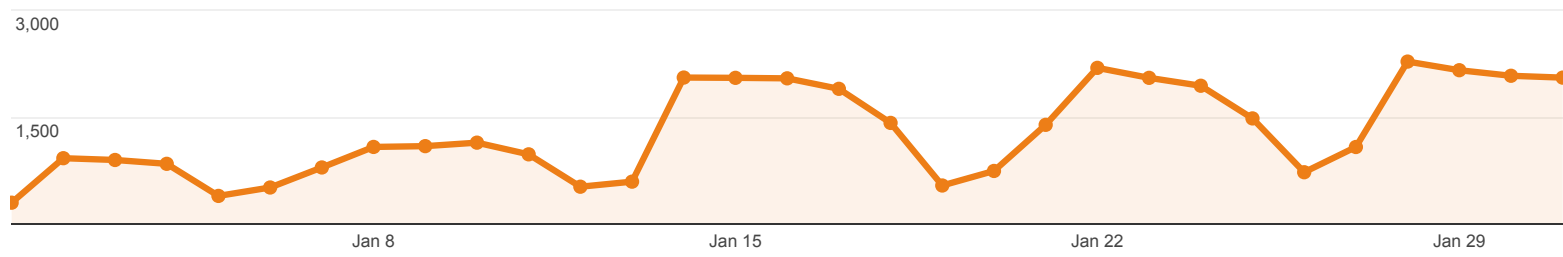

Rows 1 - 13 of 13

Social Network Referrals

ALL » SOCIAL NETWORK: Blogger

% of visits: 0.05%

Social Referral

● Visits via Social Referral

● All Visits

Shared URL	Visits	Pageviews	Avg. Visit Duration	Pages / Visit
1. www.library.umaine.edu/theses/default.asp	21	32	00:01:43	1.52

Rows 1 - 1 of 1

Social Network Referrals

ALL » SOCIAL NETWORK: WordPress

% of visits: 0.01%

Social Referral

Visits via Social Referral

All Visits

Shared URL	Visits	Pageviews	Avg. Visit Duration	Pages / Visit
1. www.library.umaine.edu/theses/default.asp	4	13	00:02:00	3.25
2. www.library.umaine.edu/speccoll/FindingAids/BoothBrosrecords.htm	1	1	00:00:00	1.00

Rows 1 - 2 of 2

Social Network Referrals

ALL » SOCIAL NETWORK: LibraryThing

% of visits: 0.00%

Social Referral

Visits via Social Referral

All Visits

Shared URL	Visits	Pageviews	Avg. Visit Duration	Pages / Visit
1. www.library.umaine.edu/speccoll/FindingAids/JaneMaryC.htm	1	2	00:02:06	2.00