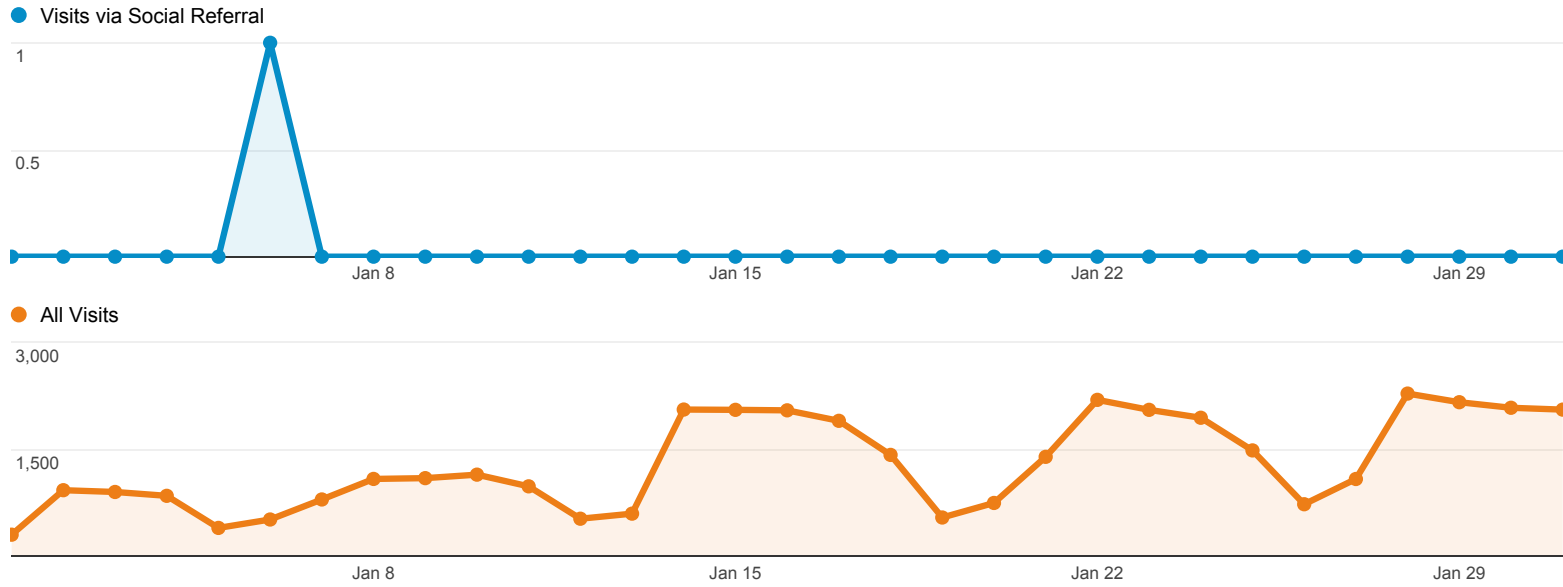

Rows 1 - 2 of 2

Social Network Referrals

ALL » SOCIAL NETWORK: LibraryThing

% of visits: 0.00%

Social Referral

Visits via Social Referral

All Visits

Shared URL	Visits	Pageviews	Avg. Visit Duration	Pages / Visit
1. www.library.umaine.edu/speccoll/FindingAids/JaneMaryC.htm	1	2	00:02:06	2.00

Rows 1 - 1 of 1

Social Network Referrals

ALL » SOCIAL NETWORK: StumbleUpon

% of visits: 0.00%

Social Referral

Visits via Social Referral

All Visits

Shared URL	Visits	Pageviews	Avg. Visit Duration	Pages / Visit
1. www.library.umaine.edu/speccoll/Guides/nativeamerican.htm	1	1	00:00:00	1.00

Rows 1 - 1 of 1

Social Network Referrals

ALL » SOCIAL NETWORK: Twitter

% of visits: 0.00%

Social Referral

Shared URL	Visits	Pageviews	Avg. Visit Duration	Pages / Visit
1. library.umaine.edu/science/default.asp	1	2	00:01:27	2.00