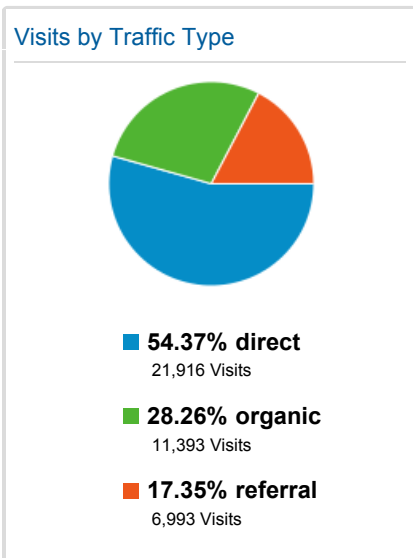

My Dashboard

Jan 1, 2013 - Jan 31, 2013

Pageviews by Page Title

Page Title	Pageviews
Fogler Library, the University of Maine	51,663
Fogler Library: Indexes and Databases	11,396
Fogler Library: Ejournals@UMaine	4,448
Fogler Library: Hours	1,866
Fogler Library: Course Guides	690
Fogler Library: Interlibrary Loan	609
Fogler Library: Contacts	547
Fogler Library: Census Information	423
Fogler Library: Services	409
Fogler Library: Resource Guides A-Z	402