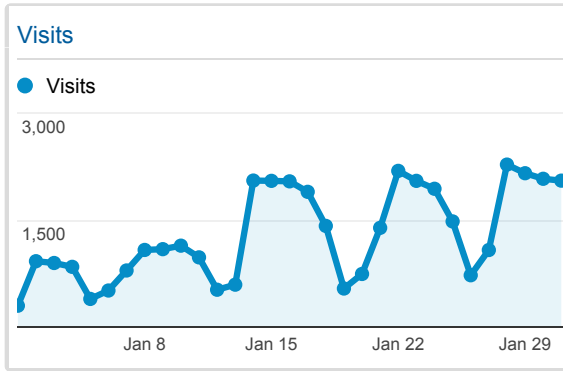

My Dashboard

Jan 1, 2013 - Jan 31, 2013

Pageviews by Page Title

Page Title	Pageviews
Fogler Library, the University of Maine	51,663
Fogler Library: Indexes and Databases	11,396
Fogler Library: Ejournals@UMaine	4,448
Fogler Library: Hours	1,866
Fogler Library: Course Guides	690
Fogler Library: Interlibrary Loan	609
Fogler Library: Contacts	547
Fogler Library: Census Information	423
Fogler Library: Services	409
Fogler Library: Resource Guides A-Z	402

Visits and Pageviews by Mobile

Mobile (Including Tablet)	Visits	Pageviews
No	39,191	84,479
Yes	1,111	2,311

Visits and Pages / Visit by Keyword

Keyword	Visits	Pages / Visit
(not provided)	5,329	2.23
fogler library	1,209	2.98
umaine library	541	1.87
fogler	480	1.64
(not set)	293	3.84
umaine fogler	228	2.00
folger library umaine	130	1.92
oakes room hours	100	1.10
umaine folger library	92	1.35
fogler library hours	84	2.15

Exits and Pageviews by Exit Page

Exit Page	Exits	Pageviews
/default.asp	21,941	32,210
/default_sus.asp	3,190	8,317
/indexesdb/Indexes.asp	1,519	4,397
/ejournals/default.asp	1,487	5,356
/indexesdb/Indexes.asp?search=A&range=SZ	1,380	4,510
/default_re.htm	1,362	3,948
/about/hours.htm	732	2,131
/indexesdb/Indexes.asp?search=A&range=DH	603	2,094
/indexesdb		

Visits and Pages / Visit by Mobile ...

Mobile Device Info	Visits	Pages / Visit
Apple iPad	458	2.12
Apple iPhone	351	2.07
Apple iPad	42	1.95
(not set)	37	2.76
Samsung GT-I9300 Galaxy S3	31	1.84
Google Nexus 7	24	2.25

Visits and Pages / Visit by Source / Medium

Source / Medium	Visits	Pages / Visit
(direct) / (none)	21,916	2.03
google / organic	10,659	2.23
umaine.edu / referral	4,323	2.46
libraries.maine.edu / referral	449	2.12
bing / organic	341	2.26
qq4nm4zz3u.search.serialssolutions.com / referral	262	2.01
library.umaine.edu	254	2.39