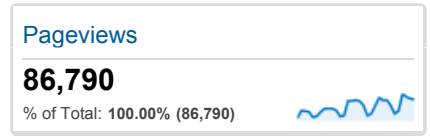

My Dashboard

Jan 1, 2013 - Jan 31, 2013

Pageviews by Page Title

Page Title	Pageviews
Fogler Library, the University of Maine	51,663
Fogler Library: Indexes and Databases	11,396
Fogler Library: Ejournals@UMaine	4,448
Fogler Library: Hours	1,866
Fogler Library: Course Guides	690
Fogler Library: Interlibrary Loan	609
Fogler Library: Contacts	547
Fogler Library: Census Information	423
Fogler Library: Services	409
Fogler Library: Resource Guides A-Z	402