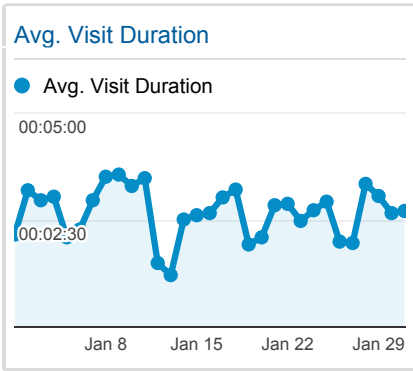

My Dashboard

Jan 1, 2013 - Jan 31, 2013

Pageviews by Page Title

Page Title	Pageviews
Fogler Library, the University of Maine	51,663
Fogler Library: Indexes and Databases	11,396
Fogler Library: Ejournals@UMaine	4,448
Fogler Library: Hours	1,866
Fogler Library: Course Guides	690
Fogler Library: Interlibrary Loan	609
Fogler Library: Contacts	547
Fogler Library: Census Information	423
Fogler Library: Services	409
Fogler Library: Resource Guides A-Z	402