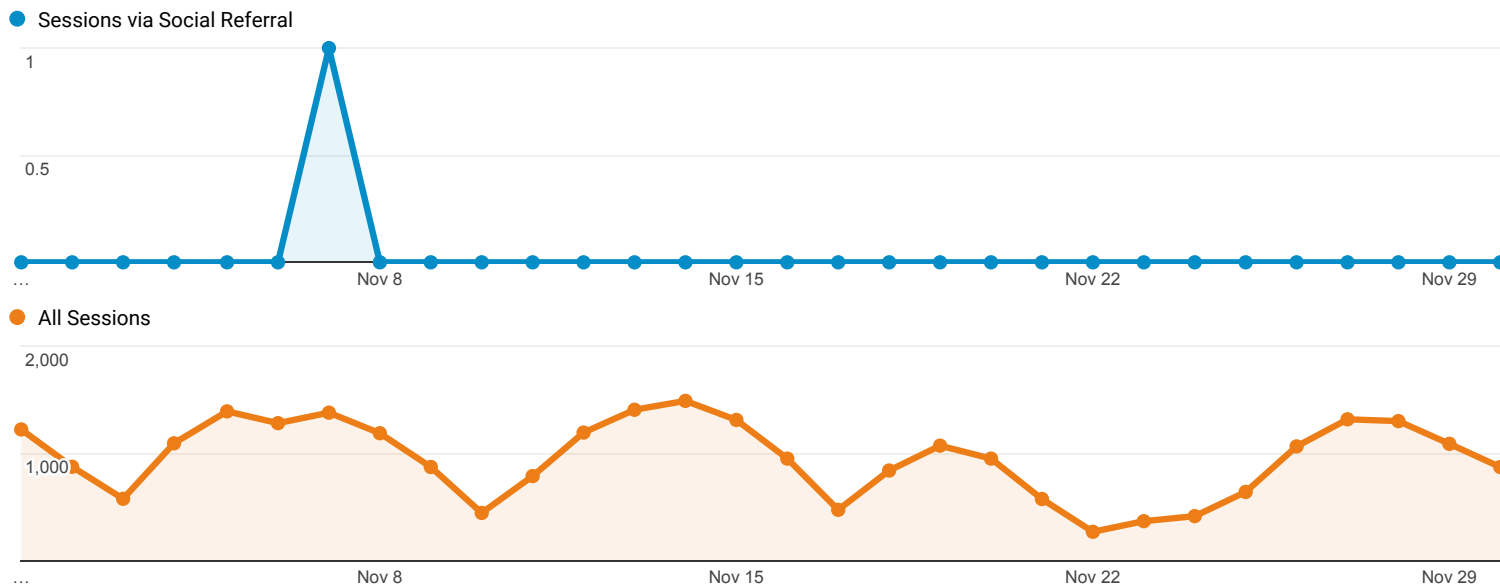

Rows 1 - 32 of 32

Nov 1, 2018 - Nov 30, 2018

## Social Network Referrals

ALL » SOCIAL NETWORK: Instagram

All Users  
0.00% Sessions

### Social Referral

Shared URL	Sessions	Pageviews	Avg. Session Duration	Pages / Session
1. <a href="http://library.umaine.edu/">library.umaine.edu/</a>	1 (100.00%)	8 (100.00%)	00:06:45	8.00

Rows 1 - 1 of 1