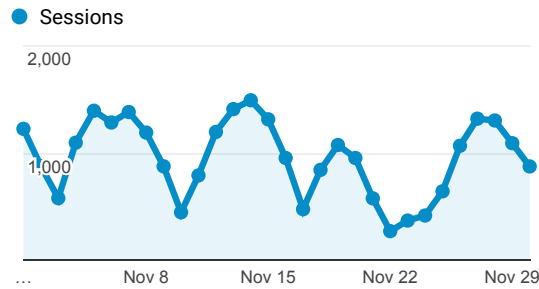

Visits

Visits

28,773
% of Total: 100.00% (28,773)

Visits and Pages / Visit by Keyword

Keyword	Sessions	Pages / Session
(not provided)	14,608	2.77
umaine library hours	134	3.88
fogler library	88	2.72
umaine library	44	3.11
fogler library umaine	35	2.20
umaine fogler library	23	2.96
onesearch umaine	14	1.29
fogler library hours	13	1.31
umaine fogler ill	12	1.92
umaine library database	12	3.83

Visits and Pages / Visit by Source / Medium

Source / Medium	Sessions	Pages / Session
google / organic	14,273	2.78
(direct) / (none)	6,329	2.11
libguides.library.umaine.edu / referral	2,071	3.27
bb.courses.maine.edu / referral	1,453	2.27
umaine.edu / referral	1,183	3.77
umaine.summon.serialssolutions.com / referral	1,144	3.08
bing / organic	624	2.76
yahoo / organic	263	2.45

Pageviews

77,310
% of Total: 100.00% (77,310)

Pageviews by Page Title

Page Title	Pageviews
Raymond H. Fogler Library, University of Maine	38,267
Raymond H. Fogler Library I ndexes and Databases	8,112
Fogler Library: Indexes and Databases	5,380
Fogler Library: Indexes and Databases Results	2,281
Home - Subject Guides at U niversity of Maine	2,044
Raymond H. Fogler Library Ejournals	1,739
Fogler Library Hours 2018 - Raymond H. Fogler Library - University of Maine	889
Reserves - Raymond H. Fogler Library - University of M aine	791
Articles - Raymond H. Fogle r Library - University of Mai ne	700
Family Interaction - CHF 20 0: Family Interaction - Subje ct Guides at University of M aine	541

Exits and Pageviews by Exit Page

Exit Page	Exits	Pageviews
/	12,953	31,257
/indexesdb/_Index es.asp	1,605	4,317
/ejournals/_ejourn als.asp	936	2,402
/indexesdb/Index es.asp?searc h=A&range=NS	799	2,812
/indexesdb/Index es.asp?searc h=A&range=AD	792	2,534
/hours/	698	1,012
/indexesdb/Index es.asp?searc h=A&range=SZ	612	2,165