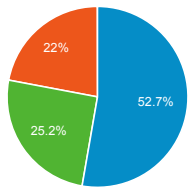

My Dashboard

Nov 1, 2018 - Nov 30, 2018

All Users
100.00% Sessions

Avg. Visit Duration

Visits by Traffic Type

organic referral direct email

Visits and Pageviews by Mobile

Mobile (Including Tablet)	Sessions	Pageviews
No	26,680	73,675
Yes	2,093	3,635