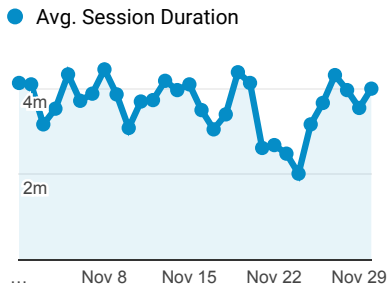

My Dashboard

Nov 1, 2018 - Nov 30, 2018

All Users
100.00% Sessions

Avg. Visit Duration

Visits by Traffic Type

organic referral direct email

Visits and Pageviews by Mobile

Mobile (Including Tablet)	Sessions	Pageviews
No	26,680	73,675
Yes	2,093	3,635