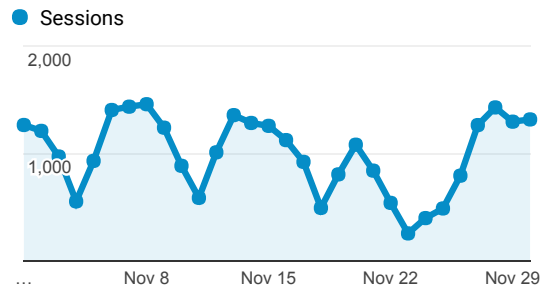

My Dashboard

Nov 1, 2017 - Nov 30, 2017

All Users
100.00% Sessions

Avg. Visit Duration

Visits

Pageviews

78,335
% of Total: 100.00% (78,335)

Visits by Traffic Type

organic direct referral

Visits

29,936
% of Total: 100.00% (29,936)

Visits and Pageviews by Mobile

Mobile (Including Tablet)	Sessions	Pageviews
No	28,025	75,173
Yes	1,911	3,162

Visits and Pages / Visit by Keyword

Exits and Pageviews by Exit Page

Exit Page	Exits	Pageviews
/	13,119	27,613
/indexesdb/_Indexes.asp	2,650	6,758
/indexesdb/Indexes.asp?search=A&range=AD	1,188	3,447
/indexesdb/Indexes.asp?search=A&range=NS	1,181	3,690
/ejournals/_ejournals.asp	1,022	2,767
/indexesdb/Indexes.asp?search=A&range=SZ	848	2,886
/hours/	691	1,004
/indexesdb/Indexes.asp?search=A&range=DH	629	2,017
/bua220	588	2,582
/reserves/	539	1,029