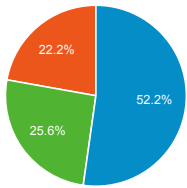

My Dashboard

Nov 1, 2017 - Nov 30, 2017

All Users
100.00% Sessions

Avg. Visit Duration

Visits

Pageviews

78,335
% of Total: 100.00% (78,335)

Visits by Traffic Type

organic direct referral

Visits

29,936
% of Total: 100.00% (29,936)

Visits and Pageviews by Mobile

Mobile (Including Tablet)	Sessions	Pageviews
No	28,025	75,173
Yes	1,911	3,162

Visits and Pages / Visit by Keyword