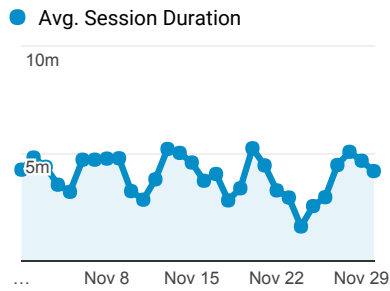

My Dashboard

Nov 1, 2017 - Nov 30, 2017

All Users
100.00% Sessions

Avg. Visit Duration

Visits

Pageviews

78,335
% of Total: 100.00% (78,335)

Visits by Traffic Type

organic direct referral

Visits

29,936
% of Total: 100.00% (29,936)

Visits and Pageviews by Mobile

Mobile (Including Tablet)	Sessions	Pageviews
No	28,025	75,173
Yes	1,911	3,162

Visits and Pages / Visit by Keyword