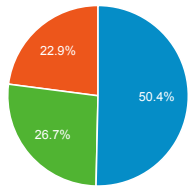

My Dashboard

Nov 1, 2016 - Nov 30, 2016

Avg. Visit Duration

Visits by Traffic Type

organic referral direct

Visits and Pageviews by Mobile

Mobile (Including Tablet)	Sessions	Pageviews
No	29,698	88,031
Yes	2,081	4,356

Visits

Visits

Visits and Pages / Visit by Keyword

Keyword	Sessions	Pages / Session
(not provided)	15,347	3.12
umaine library login	180	2.20
fogler library	171	3.33
umaine library	30	1.80
fogler library maine was built in what year?	25	2.92
website buttons sharebutton.to	25	2.92
university of maine fogler	19	3.11
umaine fogler library	13	3.15
fogler	11	2.18
sharing buttons sharebutton.to	9	3.00