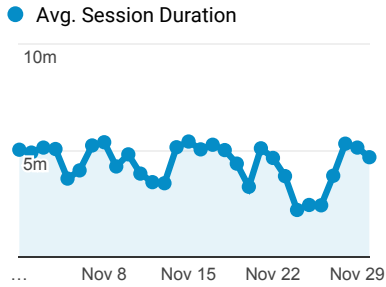

My Dashboard

Nov 1, 2016 - Nov 30, 2016

Avg. Visit Duration

Visits by Traffic Type

organic referral direct

Visits and Pageviews by Mobile

Mobile (Including Tablet)	Sessions	Pageviews
No	29,698	88,031
Yes	2,081	4,356

Visits

Visits

Visits and Pages / Visit by Keyword

Keyword	Sessions	Pages / Session
(not provided)	15,347	3.12
umaine library login	180	2.20
fogler library	171	3.33
umaine library	30	1.80
fogler library maine was built in what year?	25	2.92
website buttons sharebutton.to	25	2.92
university of maine fogler	19	3.11
umaine fogler library	13	3.15
fogler	11	2.18
sharing buttons sharebutton.to	9	3.00