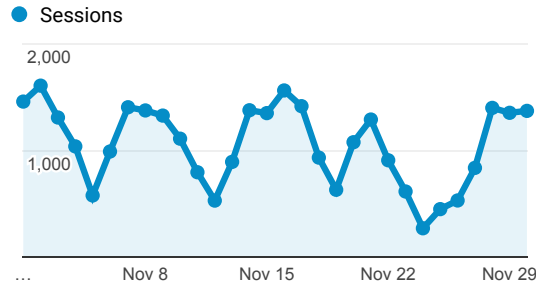

My Dashboard

Nov 1, 2016 - Nov 30, 2016

Avg. Visit Duration

Visits by Traffic Type

organic referral direct

Visits and Pageviews by Mobile

Mobile (Including Tablet)	Sessions	Pageviews
No	29,698	88,031
Yes	2,081	4,356

Visits

Visits

Visits and Pages / Visit by Keyword

Keyword	Sessions	Pages / Session
(not provided)	15,347	3.12
umaine library login	180	2.20
fogler library	171	3.33
umaine library	30	1.80
fogler library maine was built in what year?	25	2.92
website buttons sharebutton.to	25	2.92
university of maine fogler	19	3.11
umaine fogler library	13	3.15
fogler	11	2.18
sharing buttons sharebutton.to	9	3.00