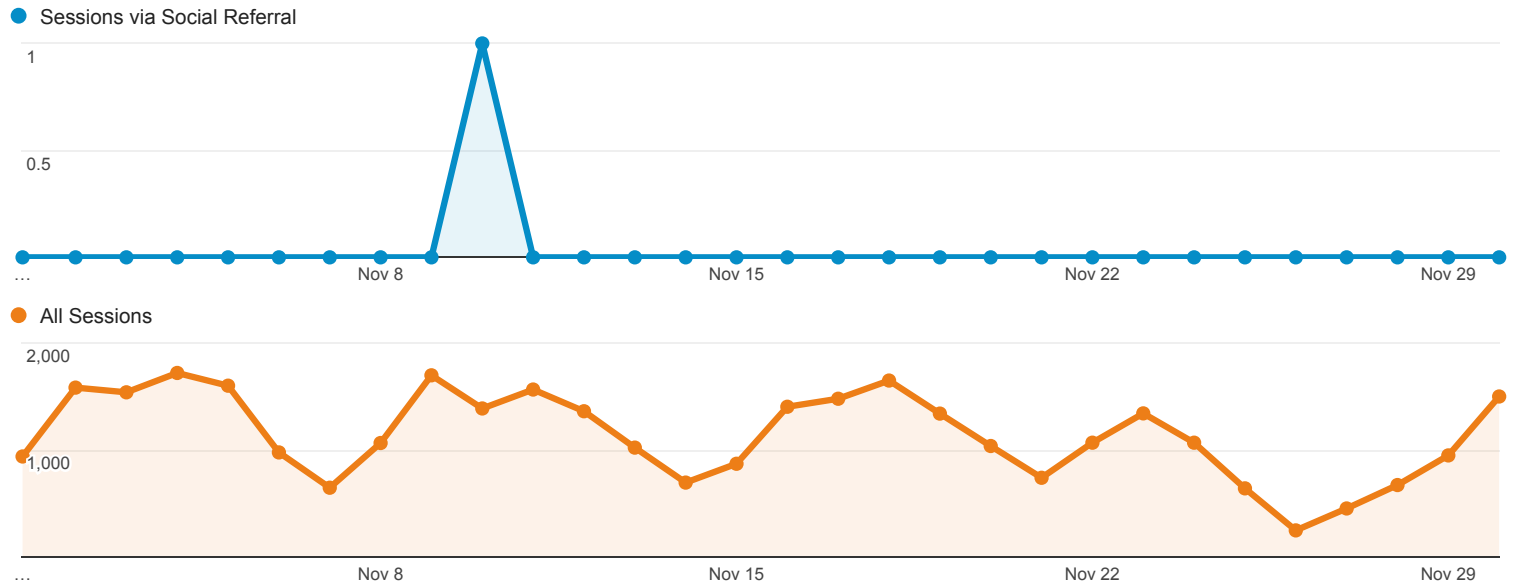

Nov 1, 2015 - Nov 30, 2015

Social Network Referrals

ALL » SOCIAL NETWORK: Blogger

All Sessions
0.05%

Social Referral

Shared URL	Sessions	Pageviews	Avg. Session Duration	Pages / Session
1. www.library.umaine.edu/theses/default.asp	12 (66.67%)	23 (58.97%)	00:01:36	1.92
2. library.umaine.edu/default.asp	2 (11.11%)	4 (10.26%)	00:00:04	2.00
3. library.umaine.edu/about/info_commons.htm	1 (5.56%)	7 (17.95%)	00:01:58	7.00
4. library.umaine.edu/townreport/holdings.htm	1 (5.56%)	3 (7.69%)	00:01:23	3.00
5. www.library.umaine.edu/speccoll/FindingAids/Kingstep.htm	1 (5.56%)	1 (2.56%)	00:00:00	1.00
6. www.library.umaine.edu/yearbooks/default.asp	1 (5.56%)	1 (2.56%)	00:00:00	1.00

Rows 1 - 6 of 6

Nov 1, 2015 - Nov 30, 2015

Social Network Referrals

ALL » SOCIAL NETWORK: Twitter

All Sessions
0.00%

Social Referral

Shared URL	Sessions	Pageviews	Avg. Session Duration	Pages / Session
1. www.library.umaine.edu/indexesdb/Indexes.asp	1 (100.00%)	1 (100.00%)	00:00:00	1.00

Rows 1 - 1 of 1