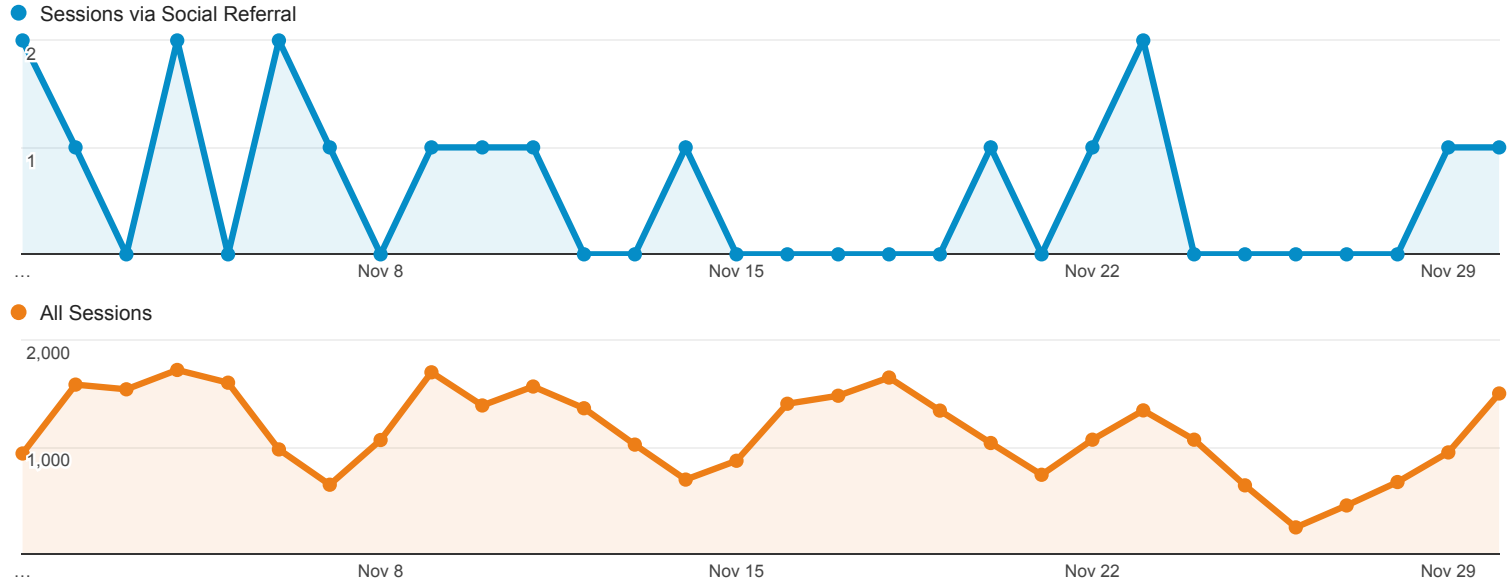

Nov 1, 2015 - Nov 30, 2015

Social Network Referrals

ALL » SOCIAL NETWORK: Blogger

All Sessions
0.05%

Social Referral

Shared URL	Sessions	Pageviews	Avg. Session Duration	Pages / Session
1. www.library.umaine.edu/theses/default.asp	12 (66.67%)	23 (58.97%)	00:01:36	1.92
2. library.umaine.edu/default.asp	2 (11.11%)	4 (10.26%)	00:00:04	2.00
3. library.umaine.edu/about/info_commons.htm	1 (5.56%)	7 (17.95%)	00:01:58	7.00
4. library.umaine.edu/townreport/holdings.htm	1 (5.56%)	3 (7.69%)	00:01:23	3.00
5. www.library.umaine.edu/speccoll/FindingAids/Kingstep.htm	1 (5.56%)	1 (2.56%)	00:00:00	1.00
6. www.library.umaine.edu/yearbooks/default.asp	1 (5.56%)	1 (2.56%)	00:00:00	1.00

Rows 1 - 6 of 6