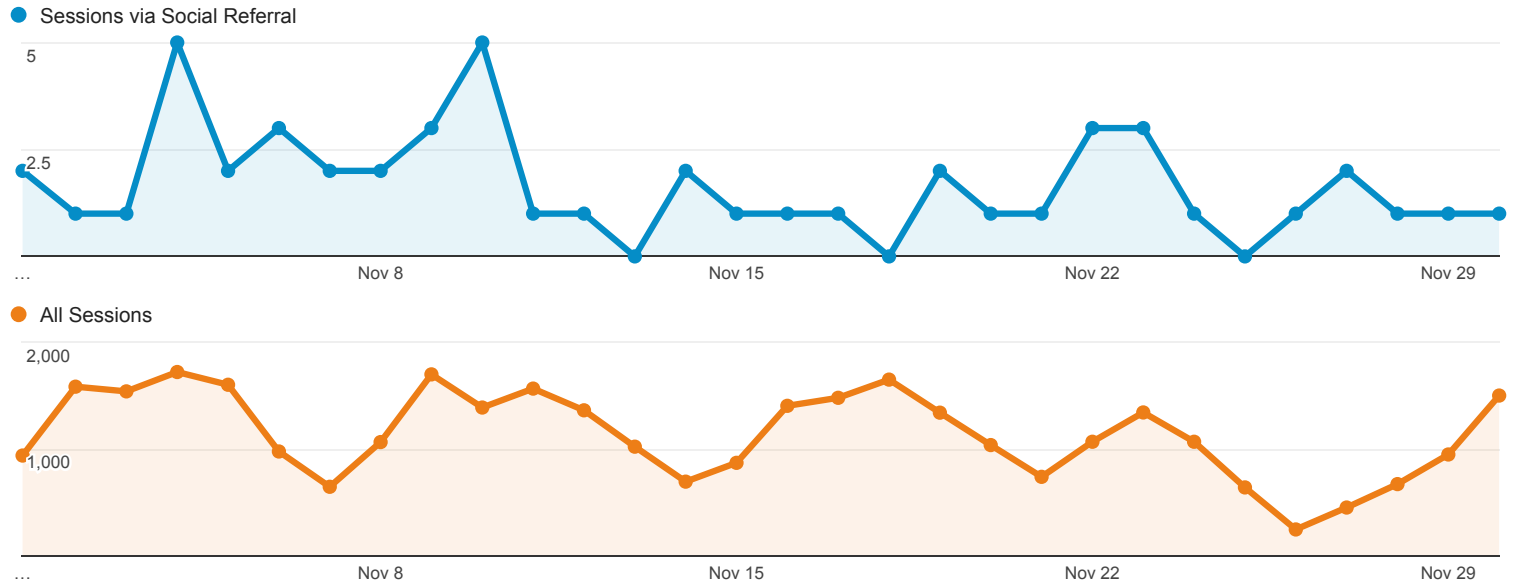

Nov 1, 2015 - Nov 30, 2015

Social Network Referrals

All Sessions
100.00%

Social Referral

Social Network	Sessions	Pageviews	Avg. Session Duration	Pages / Session
1. Facebook	31 (62.00%)	66 (62.26%)	00:04:07	2.13
2. Blogger	18 (36.00%)	39 (36.79%)	00:01:15	2.17
3. Twitter	1 (2.00%)	1 (0.94%)	00:00:00	1.00

Rows 1 - 3 of 3

Nov 1, 2015 - Nov 30, 2015

Social Network Referrals

ALL » SOCIAL NETWORK: Facebook

All Sessions
0.09%

Social Referral

Sessions via Social Referral

All Sessions