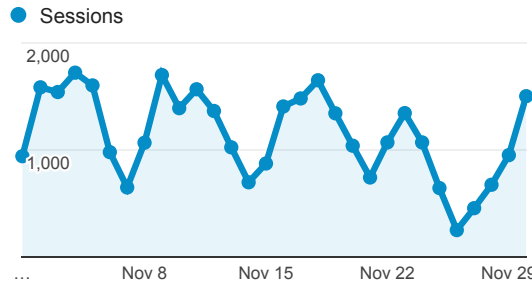

## Avg. Visit Duration

## Visits by Traffic Type

organic referral direct

## Visits and Pageviews by Mobile

Mobile (Including Tablet)	Sessions	Pageviews
No	31,625	81,797
Yes	2,607	5,225

## Visits