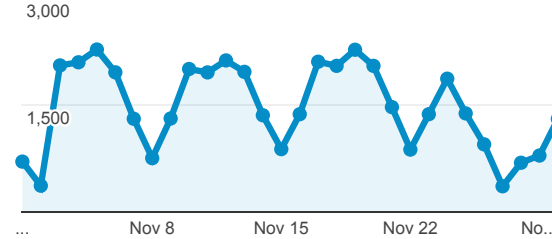

## Avg. Visit Duration

Avg. Session Duration

## Visits by Traffic Type

referral organic direct (not set)

## Visits and Pageviews by Mobile

Mobile (Including Tablet)	Sessions	Pageviews
No	40,494	119,788
Yes	3,363	7,498

## Visits

Sessions