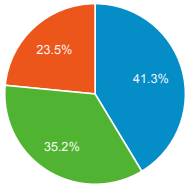

# My Dashboard

Nov 1, 2014 - Nov 30, 2014

All Sessions  
100.00%

+ Add Segment

## Avg. Visit Duration

Avg. Session Duration

## Visits by Traffic Type

referral organic direct (not set)

## Pageviews

127,286

% of Total: 100.00% (127,286)