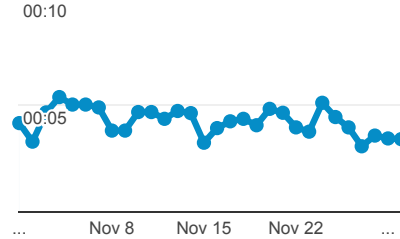

# My Dashboard

Nov 1, 2014 - Nov 30, 2014

All Sessions  
100.00%

+ Add Segment

## Avg. Visit Duration

Avg. Session Duration

## Visits by Traffic Type

referral organic direct (not set)

## Pageviews

127,286

% of Total: 100.00% (127,286)