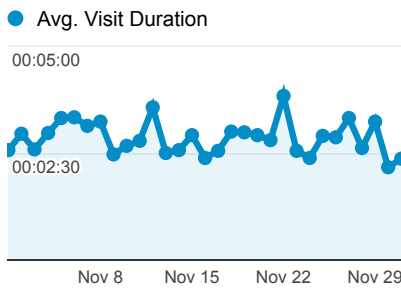

My Dashboard

Nov 1, 2013 - Dec 1, 2013

 All Visits
100.00%

Avg. Visit Duration

Visits

Pageviews

124,657
% of Total: 100.00% (124,657)

Pageviews by Page Title