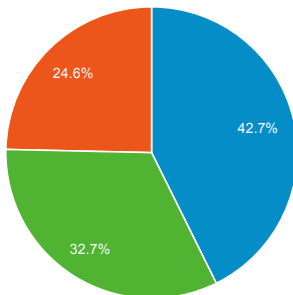

Visits by Traffic Type

■ direct ■ organic ■ referral

Visits

48,140
% of Total: 100.00% (48,140)

Visits and Pages / Visit by Keyword

Keyword	Visits	Pages / Visit
(not provided)	12,354	2.40
http://library.umaine.edu/	735	1.88
fogler library	494	2.92
(not set)	476	7.55
umaine library	215	3.31
fogler	123	3.22
university of maine library	64	2.80
umaine fogler	47	4.09
www.umaine.edu/library	46	2.48
http://library.umaine.edu/patents/default.htm	44	4.61

Visits and Pageviews by Mobile

Mobile (Including Tablet)	Visits	Pageviews
No	46,553	121,368
Yes	1,587	3,289

Exits and Pageviews by Exit Page

Exit Page	Exits	Pageviews
/default.asp	20,144	29,023
/default_ursus.asp	3,153	9,414
/indexesdb/Indexes.asp?search=A&range=SZ	1,639	5,994
/indexesdb/Indexes.asp?search=A&range=AD	1,426	5,806
/default_idb.asp	1,336	3,966
/default_res.htm	1,243	2,798
/default_ejournal.s.asp	1,222	3,899
/about/hours.htm	1,155	3,290
/indexesdb/Indexes.asp?search=	972	3,452

Visits and Pages / Visit by Mobile ...

Mobile Device Info	Visits	Pages / Visit
Apple iPhone	546	1.99
Apple iPad	541	2.26
Samsung GT-I9300 Galaxy S III	80	1.81
(not set)	51	1.71
Apple iPod	38	2.08
Motorola XT901 Elect	27	2.54

Visits and Pages / Visit by Source / Medium

Source / Medium	Visits	Pages / Visit
(direct) / (none)	20,544	2.04
google / organic	14,973	2.57
library.umaine.edu / referral	5,360	4.13
umaine.edu / referral	4,399	3.35
libraries.maine.edu / referral	694	3.05