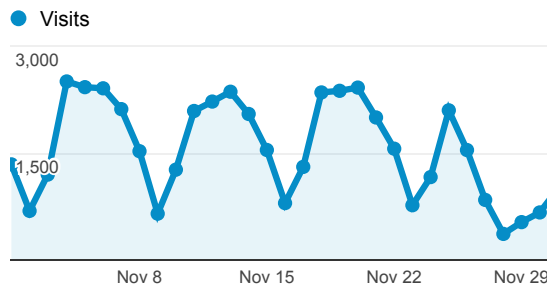

My Dashboard

Nov 1, 2013 - Dec 1, 2013

 All Visits
100.00%

Avg. Visit Duration

Visits

Pageviews

124,657
% of Total: 100.00% (124,657)

Pageviews by Page Title