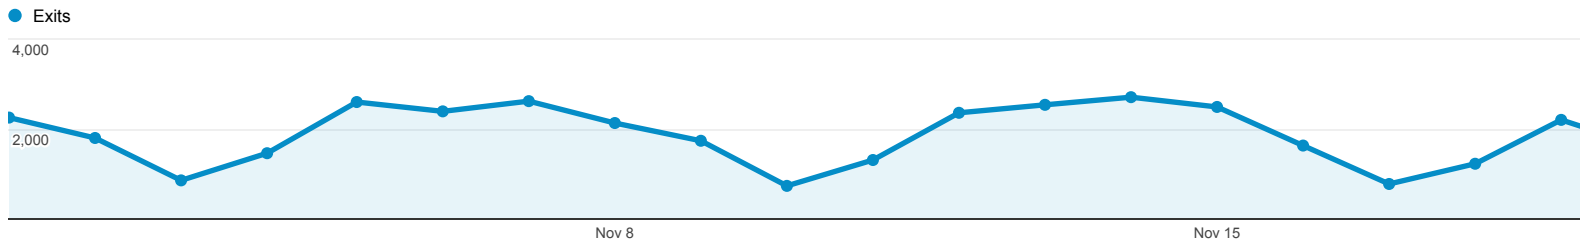

Rows 1 - 500 of 812

Top Exit Pages

● % of exits: 100.00%

Explorer

Site Usage

Exits
52,280
 % of Total: 100.00% (52,280)

Pageviews
107,052
 % of Total: 100.00% (107,052)

Exit Page