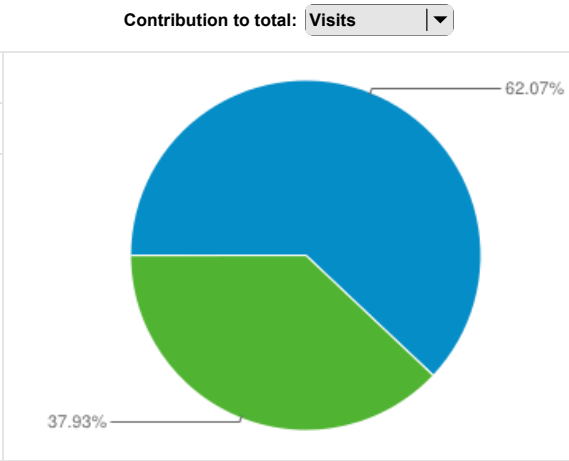

New vs Returning

% of visits: 100.00%

Explorer

Site Usage

Visits 52,280 % of Total: 100.00% (52,280)	Pages / Visit 2.05 Site Avg: 2.05 (0.00%)	Avg. Visit Duration 00:02:13 Site Avg: 00:02:13 (0.00%)	Bounce Rate 61.45% Site Avg: 61.45% (0.00%)
---	--	--	--

Visitor Type	Visits	Visits
1. ■ Returning Visitor	32,450	62.07%
2. ■ New Visitor	19,830	37.93%

Rows 1 - 2 of 2