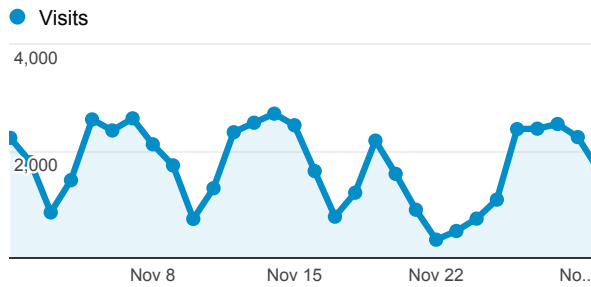

My Dashboard

Nov 1, 2012 - Nov 30, 2012

Avg. Visit Duration

Visits

Pageviews

**107,052**

% of Total: 100.00% (107,052)

Pageviews by Page Title

Visits by Traffic Type

- 51.93% direct**  
27,154 Visits
- 28.06% organic**  
14,673 Visits
- 19.99% referral**  
10,452 Visits
- 0.02% Other**  
1 Visits

Visits

**52,280**

% of Total: 100.00% (52,280)

Visits and Pages / Visit by Keyword