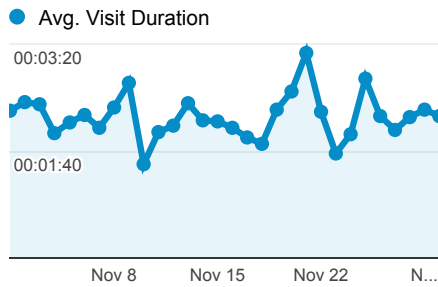

My Dashboard

Nov 1, 2012 - Nov 30, 2012

Avg. Visit Duration

Visits

Pageviews

**107,052**

% of Total: 100.00% (107,052)

Pageviews by Page Title

Visits by Traffic Type

- 51.93% direct**  
27,154 Visits
- 28.06% organic**  
14,673 Visits
- 19.99% referral**  
10,452 Visits
- 0.02% Other**  
1 Visits

Visits

**52,280**

% of Total: 100.00% (52,280)

Visits and Pages / Visit by Keyword