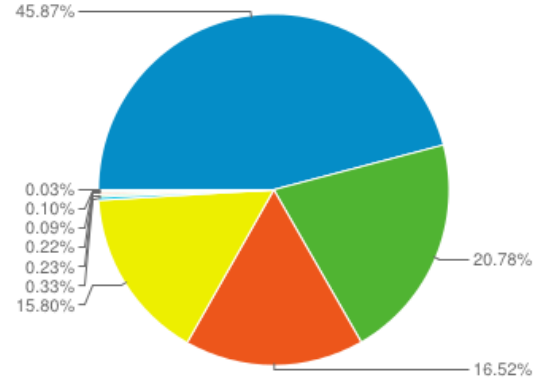

Browser & OS

% of visits: 100.00%

Explorer

Site Usage

Visits 52,280 % of Total: 100.00% (52,280)	Pages / Visit 2.05 Site Avg: 2.05 (0.00%)	Avg. Visit Duration 00:02:13 Site Avg: 00:02:13 (0.00%)	% New Visits 37.92% Site Avg: 37.92% (0.00%)	Bounce Rate 61.45% Site Avg: 61.45% (0.00%)
---	--	--	---	--

Browser	Visits	Visits	Contribution to total: Visits
1. Firefox	23,983	45.87%	
2. Safari	10,863	20.78%	
3. Internet Explorer	8,639	16.52%	
4. Chrome	8,261	15.80%	
5. Android Browser	172	0.33%	
6. Mozilla Compatible Agent	121	0.23%	
7. Opera	113	0.22%	
8. Safari (in-app)	52	0.10%	
9. IE with Chrome Frame	45	0.09%	
10. Opera Mini	14	0.03%	
11. SeaMonkey	5	0.01%	
12. Phantom.js bot	4	0.01%	
13. RockMelt	4	0.01%	
14. BlackBerry9300	1	0.00%	
15. Camino	1	0.00%	
16. NokiaC2-02	1	0.00%	
17. Playstation 3	1	0.00%	