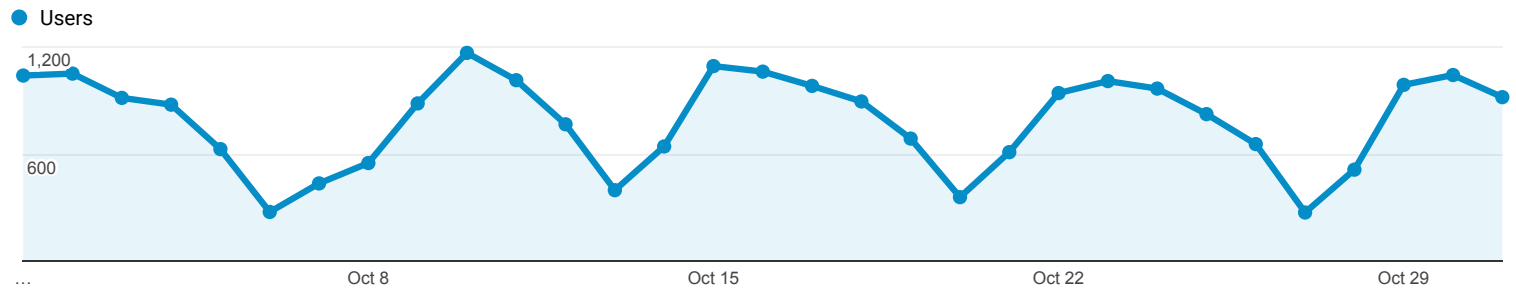

Device Overview

All Users
100.00% Users

Oct 1, 2018 - Oct 31, 2018

Explorer

Summary

Device Category	Acquisition			Behavior			Conversions Goal 1: Mobile IDB Access		
	Users	New Users	Sessions	Bounce Rate	Pages / Session	Avg. Session Duration	Mobile IDB Access (Goal 1 Conversion Rate)	Mobile IDB Access (Goal 1 Completions)	Mobile IDB Access (Goal 1 Value)
	12,262 % of Total: 100.00% (12,262)	7,733 % of Total: 100.05% (7,729)	33,956 % of Total: 100.00% (33,956)	42.87% Avg for View: 42.87% (0.00%)	3.03 Avg for View: 3.03 (0.00%)	00:04:12 Avg for View: 00:04:12 (0.00%)	12.14% Avg for View: 12.14% (0.00%)	4,122 % of Total: 100.00% (4,122)	\$0.00 % of Total: 0.00% (\$0.00)
1. desktop	10,610 (86.44%)	6,374 (82.43%)	31,607 (93.08%)	42.16%	3.12	00:04:24	12.83%	4,055 (98.37%)	\$0.00 (0.00%)
2. mobile	1,431 (11.66%)	1,176 (15.21%)	1,974 (5.81%)	53.75%	1.73	00:01:18	1.87%	37 (0.90%)	\$0.00 (0.00%)
3. tablet	233 (1.90%)	183 (2.37%)	375 (1.10%)	45.87%	2.35	00:02:28	8.00%	30 (0.73%)	\$0.00 (0.00%)