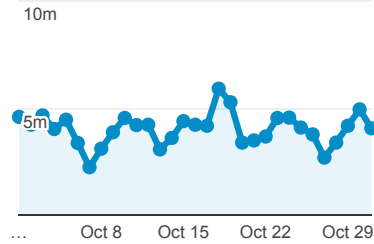

# My Dashboard

Oct 1, 2018 - Oct 31, 2018

All Users  
100.00% Sessions

## Avg. Visit Duration

Avg. Session Duration

## Visits

Sessions

## Pageviews

**102,809**  
% of Total: 100.00% (102,809)