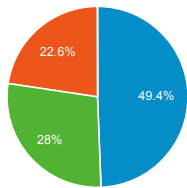

Visits by Traffic Type

organic referral direct email

Visits

33,956
% of Total: 100.00% (33,956)

Visits and Pages / Visit by Keyword

Keyword	Sessions	Pages / Session
(not provided)	16,045	2.96
fogler library	233	3.73
umaine library	93	3.82
fogler library umaine	43	4.05
umaine fogler library	25	4.20
https://libguides.library.umaine.edu/ptrc/25	23	1.87
https://library.umaine.edu/repairs-making-a-japanese-paper-hinge/	22	2.41
fogler	16	2.31
umaine library database	15	2.80
university of maine library	13	1.85

Visits and Pageviews by Mobile

Mobile (Including Tablet)	Sessions	Pageviews
No	31,607	98,519
Yes	2,349	4,290

Visits and Pages / Visit by Mobile Device

Mobile Device Info	Sessions	Pages / Session
Apple iPhone	1,302	1.73
Apple iPad	277	2.32
(not set)	41	1.88
Samsung SM-G950 U Galaxy S8	40	1.92
Microsoft Windows RT Tablet	39	3.28
Google Pixel	32	2.19
Google Pixel 2	26	1.38
Samsung SM-G960 U Galaxy S9	23	1.96
Samsung SM-G930 V Galaxy S7	18	1.22

Visits and Pages / Visit by Source / Medium

Source / Medium	Sessions	Pages / Session
google / organic	15,688	2.96
(direct) / (none)	7,671	2.35
libguides.library.umaine.edu / referral	2,901	3.92
bb.courses.maine.edu / referral	2,080	3.29
umaine.summon.serialssolutions.com / referral	1,547	3.74
umaine.edu / referral	1,539	4.63

Exits and Pageviews by Exit Page

Exit Page	Exits	Pageviews
/	14,696	40,228
/indexesdb/_Indexes.asp	1,875	5,806
/ejournals/_ejournals.asp	1,043	2,863
/reserves/	925	1,628
/indexesdb/Indexes.asp?search=A&range=NS	798	2,596
/indexesdb/Indexes.asp?search=A&range=AD	791	2,674
/hours/	676	1,029
/indexesdb/Indexes.asp?search=A&range=NS	662	2,372