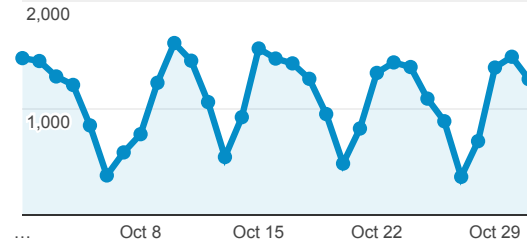

# My Dashboard

Oct 1, 2018 - Oct 31, 2018

All Users  
100.00% Sessions

## Avg. Visit Duration

Avg. Session Duration

## Visits

Sessions

## Pageviews

**102,809**  
% of Total: 100.00% (102,809)