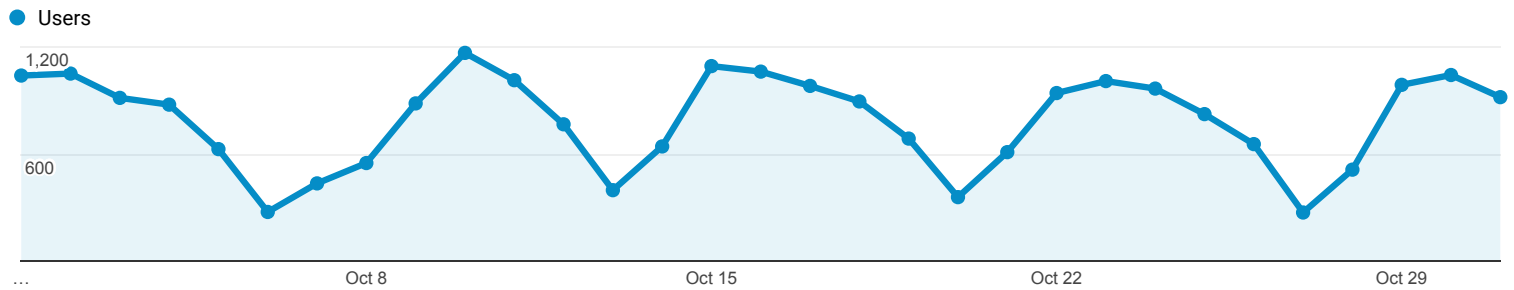

Browser & OS

All Users
100.00% Users

Oct 1, 2018 - Oct 31, 2018

Explorer

Summary

Browser	Acquisition			Behavior			Conversions Goal 1: Mobile IDB Access		
	Users	New Users	Sessions	Bounce Rate	Pages / Session	Avg. Session Duration	Mobile IDB Access (Goal 1 Conversion Rate)	Mobile IDB Access (Goal 1 Completions)	Mobile IDB Access (Goal 1 Value)
	12,262 % of Total: 100.00% (12,262)	7,733 % of Total: 100.05% (7,729)	33,956 % of Total: 100.00% (33,956)	42.87% Avg for View: 42.87% (0.00%)	3.03 Avg for View: 3.03 (0.00%)	00:04:12 Avg for View: 00:04:12 (0.00%)	12.14% Avg for View: 12.14% (0.00%)	4,122 % of Total: 100.00% (4,122)	\$0.00 % of Total: 0.00% (\$0.00)
1. Chrome	6,792 (55.48%)	3,994 (51.65%)	20,809 (61.28%)	42.28%	3.32	00:04:33	12.27%	2,554 (61.96%)	\$0.00 (0.00%)
2. Safari	2,575 (21.03%)	1,598 (20.66%)	6,551 (19.29%)	40.70%	2.52	00:02:28	12.78%	837 (20.31%)	\$0.00 (0.00%)
3. Edge	1,197 (9.78%)	974 (12.60%)	2,001 (5.89%)	56.22%	2.40	00:01:53	7.00%	140 (3.40%)	\$0.00 (0.00%)
4. Firefox	1,119 (9.14%)	692 (8.95%)	3,522 (10.37%)	41.31%	2.69	00:05:40	13.77%	485 (11.77%)	\$0.00 (0.00%)
5. Internet Explorer	409 (3.34%)	344 (4.45%)	885 (2.61%)	45.54%	2.91	00:08:30	11.19%	99 (2.40%)	\$0.00 (0.00%)
6. Safari (in-app)	48 (0.39%)	47 (0.61%)	53 (0.16%)	66.04%	1.34	00:01:14	0.00%	0 (0.00%)	\$0.00 (0.00%)
7. Opera	29 (0.24%)	20 (0.26%)	40 (0.12%)	50.00%	2.25	00:02:57	17.50%	7 (0.17%)	\$0.00 (0.00%)
8. Samsung Internet	26 (0.21%)	21 (0.27%)	46 (0.14%)	43.48%	1.93	00:03:46	0.00%	0 (0.00%)	\$0.00 (0.00%)
9. Android Webview	17 (0.14%)	15 (0.19%)	17 (0.05%)	58.82%	1.35	00:00:13	0.00%	0 (0.00%)	\$0.00 (0.00%)
10. UC Browser	11 (0.09%)	11 (0.14%)	11 (0.03%)	72.73%	1.18	00:00:30	0.00%	0 (0.00%)	\$0.00 (0.00%)
11. Amazon Silk	8 (0.07%)	6 (0.08%)	8 (0.02%)	75.00%	1.00	00:00:04	0.00%	0 (0.00%)	\$0.00 (0.00%)
12. Opera Mini	8 (0.07%)	8 (0.10%)	8 (0.02%)	87.50%	1.12	00:00:02	0.00%	0 (0.00%)	\$0.00 (0.00%)
13. Android Browser	1 (0.01%)	0 (0.00%)	1 (0.00%)	0.00%	1.00	00:03:22	0.00%	0 (0.00%)	\$0.00 (0.00%)
14. Mozilla Compatible Agent	1 (0.01%)	1 (0.01%)	1 (0.00%)	100.00%	1.00	00:00:00	0.00%	0 (0.00%)	\$0.00 (0.00%)
15. Puffin	1 (0.01%)	1 (0.01%)	2 (0.01%)	100.00%	1.00	00:00:00	0.00%	0 (0.00%)	\$0.00 (0.00%)
16. YaBrowser	1 (0.01%)	1 (0.01%)	1 (0.00%)	100.00%	1.00	00:00:00	0.00%	0 (0.00%)	\$0.00 (0.00%)