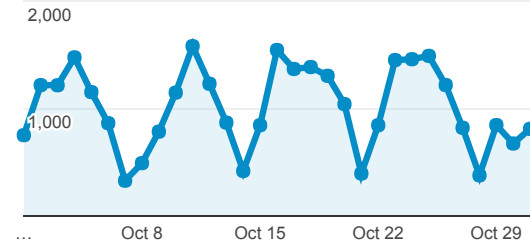

# My Dashboard

Oct 1, 2017 - Oct 31, 2017

All Users  
100.00% Sessions

## Avg. Visit Duration

Avg. Session Duration

## Visits

Sessions

## Pageviews

**89,257**  
% of Total: 100.00% (89,257)