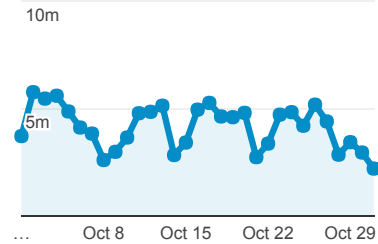

# My Dashboard

Oct 1, 2017 - Oct 31, 2017

All Users  
100.00% Sessions

## Avg. Visit Duration

Avg. Session Duration

## Visits

Sessions

## Pageviews

**89,257**  
% of Total: 100.00% (89,257)