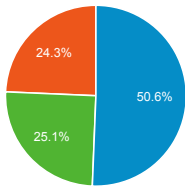

Visits by Traffic Type

organic direct referral

Visits

31,431
% of Total: 100.00% (31,431)

Visits and Pages / Visit by Keyword

Keyword	Sessions	Pages / Session
(not provided)	15,686	3.04
fogler library	85	2.15
umaine library	37	3.43
https://library.umaine.edu/circulation/id-card-community-member/#other	14	1.07
fogler+library	8	1.12
fogler	6	2.00
fogler library onesearch	6	1.17
http://library.umaine.edu/	6	2.33
uamein library hours	5	2.60
raymond fogler library	4	2.00

Visits and Pageviews by Mobile

Mobile (Including Tablet)	Sessions	Pageviews
No	29,240	85,175
Yes	2,191	4,082