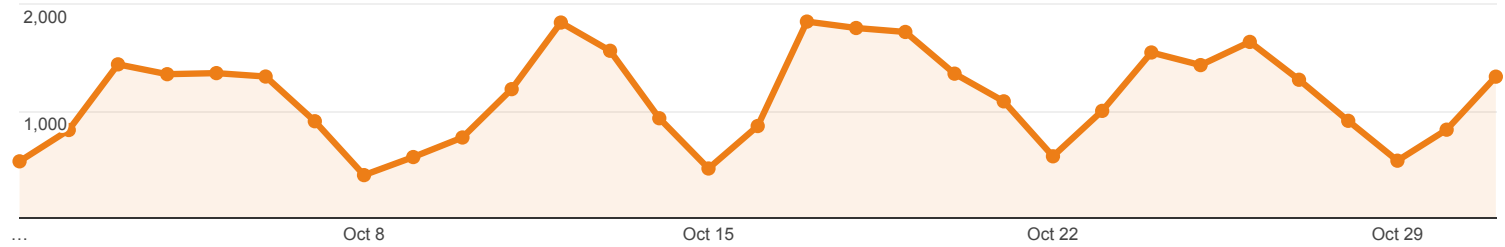

Oct 1, 2016 - Oct 31, 2016

Social Network Referrals

 All Users
 100.00% Sessions

Social Referral

 Sessions via Social Referral

 All Sessions

| Social Network | Sessions | Pageviews | Avg. Session Duration | Pages / Session |
|------------------------------|-----------------------|-----------------------|-----------------------|-----------------|
| 1. Facebook | 14 (53.85%) | 24 (55.81%) | 00:00:07 | 1.71 |
| 2. Blogger | 11 (42.31%) | 18 (41.86%) | 00:00:47 | 1.64 |
| 3. Instagram | 1 (3.85%) | 1 (2.33%) | 00:00:00 | 1.00 |

Rows 1 - 3 of 3

Oct 1, 2016 - Oct 31, 2016

Social Network Referrals

ALL » SOCIAL NETWORK: Facebook

All Users
0.04% Sessions

Social Referral

| Shared URL | Sessions | Pageviews | Avg. Session Duration | Pages / Session |
|---|---------------|----------------|-----------------------|-----------------|
| 1. library.umaine.edu/default.asp | 7 (50.00%) | 15 (62.50%) | 00:00:11 | 2.14 |
| 2. libguides.library.umaine.edu/BUA343 | 2 (14.29%) | 4 (16.67%) | 00:00:07 | 2.00 |
| 3. libguides.library.umaine.edu/3D | 1 (7.14%) | 1 (4.17%) | 00:00:00 | 1.00 |
| 4. libguides.library.umaine.edu/bua220 | 1 (7.14%) | 1 (4.17%) | 00:00:00 | 1.00 |
| 5. libguides.library.umaine.edu/elections | 1 (7.14%) | 1 (4.17%) | 00:00:00 | 1.00 |
| 6. library.umaine.edu/about/events.htm | 1 (7.14%) | 1 (4.17%) | 00:00:00 | 1.00 |
| 7. www.library.umaine.edu/yearbooks/default.asp | 1 (7.14%) | 1 (4.17%) | 00:00:00 | 1.00 |