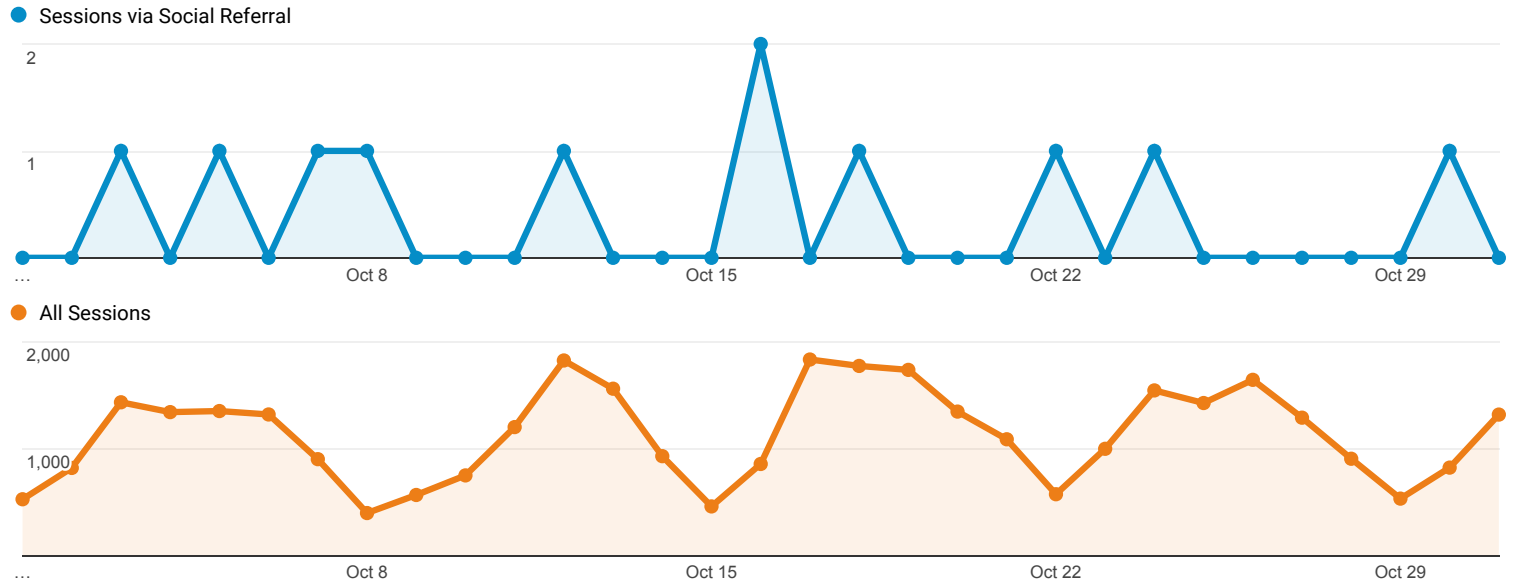

Rows 1 - 7 of 7

Oct 1, 2016 - Oct 31, 2016

Social Network Referrals

ALL » SOCIAL NETWORK: Blogger

All Users
 0.03% Sessions

Social Referral

| Shared URL | Sessions | Pageviews | Avg. Session Duration | Pages / Session |
|---|-----------------|-----------------|-----------------------|-----------------|
| 1. www.library.umaine.edu/theses/default.asp | 11 (100.00%) | 18 (100.00%) | 00:00:47 | 1.64 |

Rows 1 - 1 of 1

Oct 1, 2016 - Oct 31, 2016

Social Network Referrals

ALL » SOCIAL NETWORK: Instagram

All Users
 0.00% Sessions

Social Referral

| Shared URL | Sessions | Pageviews | Avg. Session Duration | Pages / Session |
|---|----------------|----------------|-----------------------|-----------------|
| 1. library.umaine.edu/default.asp | 1 (100.00%) | 1 (100.00%) | 00:00:00 | 1.00 |