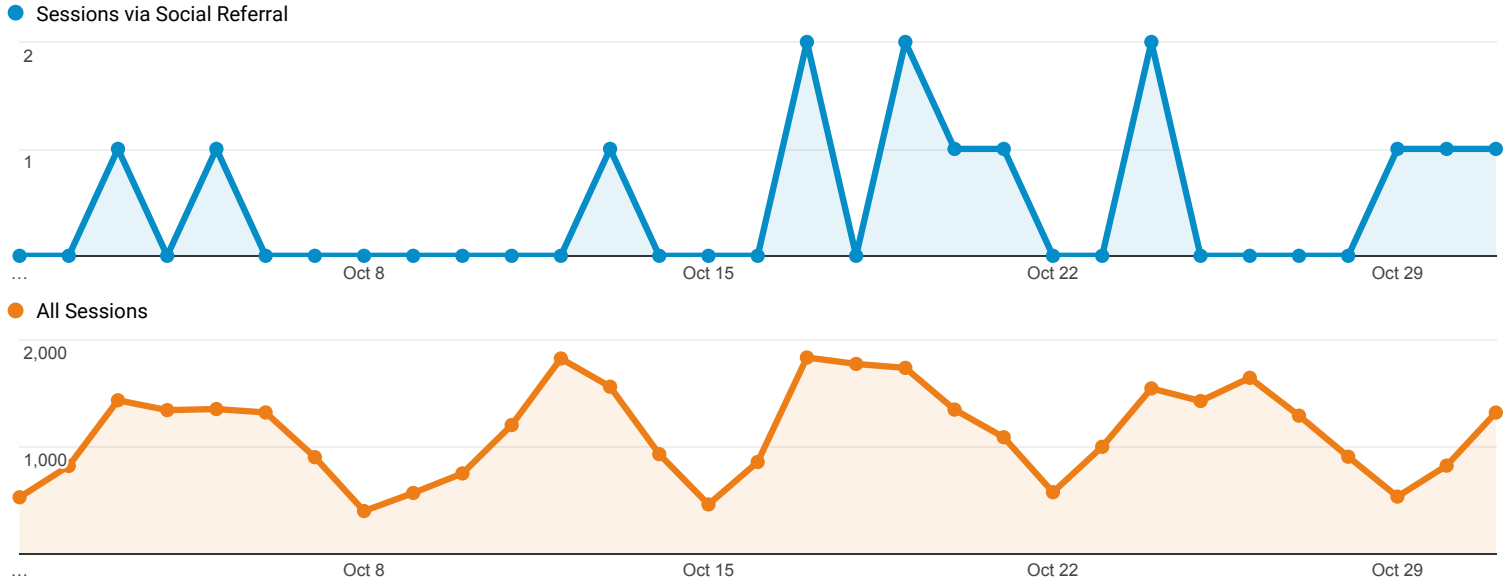

Oct 1, 2016 - Oct 31, 2016

Social Network Referrals

 All Users
 100.00% Sessions

Social Referral

 Sessions via Social Referral

 All Sessions

| Social Network | Sessions | Pageviews | Avg. Session Duration | Pages / Session |
|------------------------------|-----------------------|-----------------------|-----------------------|-----------------|
| 1. Facebook | 14 (53.85%) | 24 (55.81%) | 00:00:07 | 1.71 |
| 2. Blogger | 11 (42.31%) | 18 (41.86%) | 00:00:47 | 1.64 |
| 3. Instagram | 1 (3.85%) | 1 (2.33%) | 00:00:00 | 1.00 |

Rows 1 - 3 of 3

Oct 1, 2016 - Oct 31, 2016

Social Network Referrals

ALL » SOCIAL NETWORK: Facebook

All Users
0.04% Sessions

Social Referral

| Shared URL | Sessions | Pageviews | Avg. Session Duration | Pages / Session |
|---|---------------|----------------|-----------------------|-----------------|
| 1. library.umaine.edu/default.asp | 7 (50.00%) | 15 (62.50%) | 00:00:11 | 2.14 |
| 2. libguides.library.umaine.edu/BUA343 | 2 (14.29%) | 4 (16.67%) | 00:00:07 | 2.00 |
| 3. libguides.library.umaine.edu/3D | 1 (7.14%) | 1 (4.17%) | 00:00:00 | 1.00 |
| 4. libguides.library.umaine.edu/bua220 | 1 (7.14%) | 1 (4.17%) | 00:00:00 | 1.00 |
| 5. libguides.library.umaine.edu/elections | 1 (7.14%) | 1 (4.17%) | 00:00:00 | 1.00 |
| 6. library.umaine.edu/about/events.htm | 1 (7.14%) | 1 (4.17%) | 00:00:00 | 1.00 |
| 7. www.library.umaine.edu/yearbooks/default.asp | 1 (7.14%) | 1 (4.17%) | 00:00:00 | 1.00 |

Rows 1 - 7 of 7

Oct 1, 2016 - Oct 31, 2016

Social Network Referrals

ALL » SOCIAL NETWORK: Blogger

All Users
 0.03% Sessions

Social Referral

| Shared URL | Sessions | Pageviews | Avg. Session Duration | Pages / Session |
|---|-----------------|-----------------|-----------------------|-----------------|
| 1. www.library.umaine.edu/theses/default.asp | 11 (100.00%) | 18 (100.00%) | 00:00:47 | 1.64 |