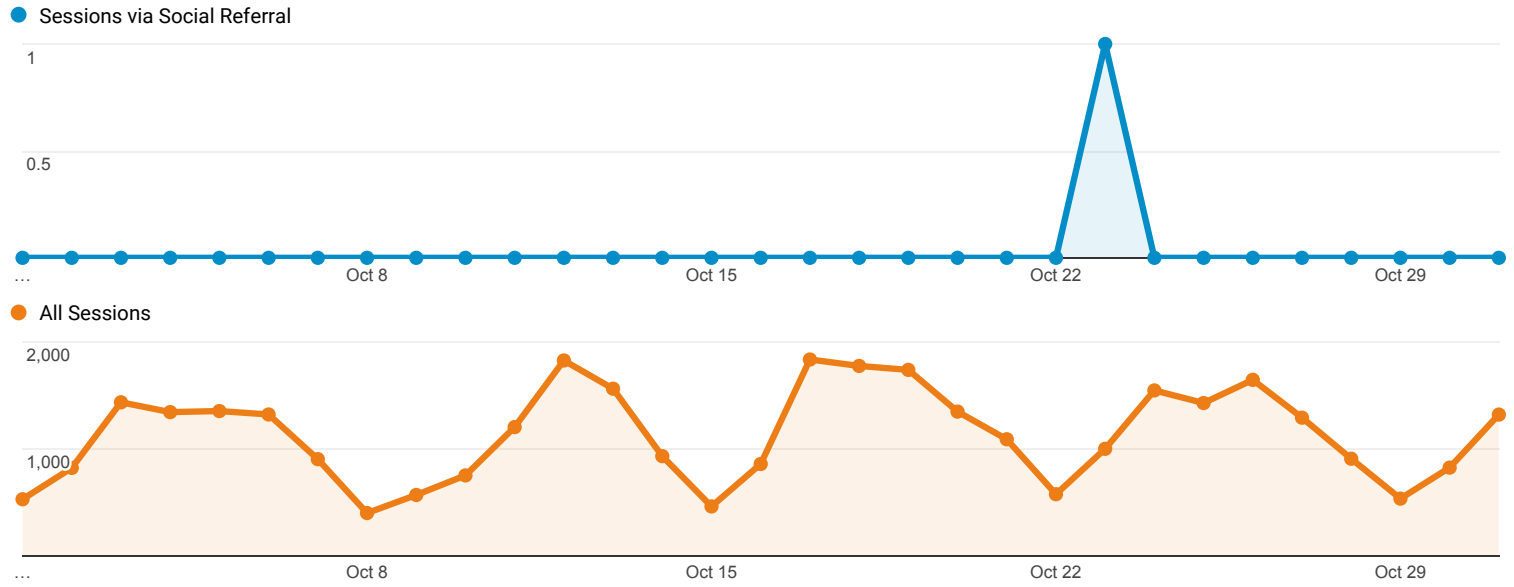

Rows 1 - 7 of 7

Oct 1, 2016 - Oct 31, 2016

Social Network Referrals

ALL » SOCIAL NETWORK: Blogger

All Users
 0.03% Sessions

Social Referral

| Shared URL | Sessions | Pageviews | Avg. Session Duration | Pages / Session |
|---|-----------------|-----------------|-----------------------|-----------------|
| 1. www.library.umaine.edu/theses/default.asp | 11 (100.00%) | 18 (100.00%) | 00:00:47 | 1.64 |

Rows 1 - 1 of 1

Oct 1, 2016 - Oct 31, 2016

Social Network Referrals

ALL » SOCIAL NETWORK: Instagram

All Users
 0.00% Sessions

Social Referral

| Shared URL | Sessions | Pageviews | Avg. Session Duration | Pages / Session |
|---|----------------|----------------|-----------------------|-----------------|
| 1. library.umaine.edu/default.asp | 1 (100.00%) | 1 (100.00%) | 00:00:00 | 1.00 |

Rows 1 - 1 of 1