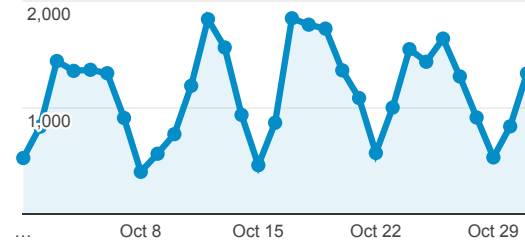

My Dashboard

Oct 1, 2016 - Oct 31, 2016

 All Users
 100.00% Sessions

Avg. Visit Duration

● Avg. Session Duration

Visits by Traffic Type

■ organic ■ referral ■ direct

Visits and Pageviews by Mobile

Mobile (Including Tablet)	Sessions	Pageviews
No	32,861	98,589
Yes	2,226	5,012

Visits

● Sessions

Visits

35,087

% of Total: 100.00% (35,087)

Visits and Pages / Visit by Keyword

Keyword	Sessions	Pages / Session
(not provided)	15,534	3.16
fogler library	279	3.29
umaine library login	160	2.17
umaine library	42	2.81
fogler library maine	13	2.00
university of maine fogler	13	2.77
fogler	11	1.36
umaine fogler library	9	2.33
university of maine fogler library	9	1.78
website buttons sharebutton.to	9	2.89