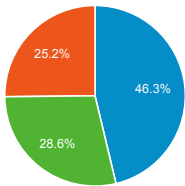

My Dashboard

Oct 1, 2016 - Oct 31, 2016

 All Users
 100.00% Sessions

Avg. Visit Duration

● Avg. Session Duration

Visits by Traffic Type

■ organic ■ referral ■ direct

Visits and Pageviews by Mobile

Mobile (Including Tablet)	Sessions	Pageviews
No	32,861	98,589
Yes	2,226	5,012

Visits

● Sessions

Visits

35,087

% of Total: 100.00% (35,087)

Visits and Pages / Visit by Keyword

Keyword	Sessions	Pages / Session
(not provided)	15,534	3.16
fogler library	279	3.29
umaine library login	160	2.17
umaine library	42	2.81
fogler library maine	13	2.00
university of maine fogler	13	2.77
fogler	11	1.36
umaine fogler library	9	2.33
university of maine fogler library	9	1.78
website buttons sharebutton.to	9	2.89