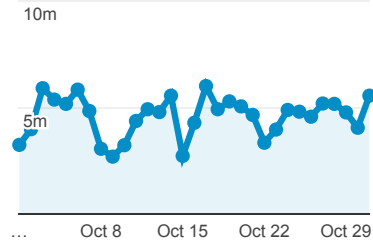

My Dashboard

Oct 1, 2016 - Oct 31, 2016

 All Users
 100.00% Sessions

Avg. Visit Duration

● Avg. Session Duration

Visits by Traffic Type

■ organic ■ referral ■ direct

Visits and Pageviews by Mobile

Mobile (Including Tablet)	Sessions	Pageviews
No	32,861	98,589
Yes	2,226	5,012

Visits

● Sessions

Visits

35,087

% of Total: 100.00% (35,087)

Visits and Pages / Visit by Keyword

Keyword	Sessions	Pages / Session
(not provided)	15,534	3.16
fogler library	279	3.29
umaine library login	160	2.17
umaine library	42	2.81
fogler library maine	13	2.00
university of maine fogler	13	2.77
fogler	11	1.36
umaine fogler library	9	2.33
university of maine fogler library	9	1.78
website buttons sharebutton.to	9	2.89