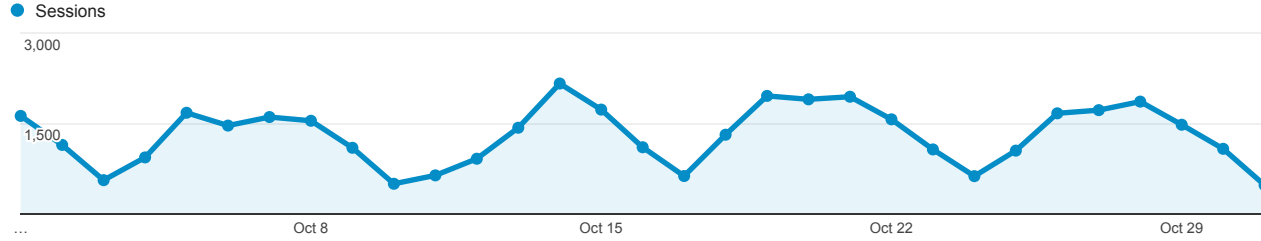

Traffic Sources

All Sessions
100.00%

Explorer

Summary

Source / Medium	Acquisition			Behavior			Conversions	
	Sessions	% New Sessions	New Users	Bounce Rate	Pages / Session	Avg. Session Duration	Mobile IDB Access (Goal 1 Conversion Rate)	Mobile IDB Access (Goal 1 Completions)
	40,523 <small>% of Total: 100.00% (40,523)</small>	26.70% <small>Avg for View: 26.69% (0.04%)</small>	10,818 <small>% of Total: 100.04% (10,814)</small>	44.28% <small>Avg for View: 44.28% (0.00%)</small>	2.65 <small>Avg for View: 2.65 (0.00%)</small>	00:04:02 <small>Avg for View: 00:04:02 (0.00%)</small>	14.59% <small>Avg for View: 14.59% (0.00%)</small>	5,912 <small>% of Total: 100.00% (5,912)</small>
1. google / organic	15,128 (37.33%)	12.14%	1,836 (16.97%)	42.58%	2.65	00:04:13	20.21%	3,057 (51.71%)
2. (direct) / (none)	9,971 (24.61%)	54.22%	5,406 (49.97%)	57.97%	2.23	00:03:20	13.72%	1,368 (23.14%)
3. library.umaine.edu / referral	8,976 (22.15%)	24.60%	2,208 (20.41%)	31.32%	3.20	00:04:26	2.34%	210 (3.55%)
4. umaine.edu / referral	2,079 (5.13%)	22.17%	461 (4.26%)	36.41%	2.63	00:02:51	25.20%	524 (8.86%)
5. bing / organic	1,018 (2.51%)	18.86%	192 (1.77%)	48.23%	2.73	00:07:53	17.09%	174 (2.94%)
6. yahoo / organic	776 (1.91%)	16.24%	126 (1.16%)	41.88%	2.26	00:02:13	27.96%	217 (3.67%)
7. libraries.maine.edu / referral	545 (1.34%)	12.29%	67 (0.62%)	45.50%	2.38	00:04:58	23.67%	129 (2.18%)
8. libguides.library.umaine.edu / referral	491 (1.21%)	5.70%	28 (0.26%)	41.96%	3.24	00:04:53	13.65%	67 (1.13%)
9. umaine.summon.serialssolutions.com / referral	264 (0.65%)	3.41%	9 (0.08%)	52.65%	2.66	00:04:44	10.61%	28 (0.47%)
10. ursus.maine.edu / referral	124 (0.31%)	6.45%	8 (0.07%)	48.39%	3.12	00:10:07	6.45%	8 (0.14%)
11. qq4nm4zz3u.search.serialssolutions.com / referral	115 (0.28%)	3.48%	4 (0.04%)	33.04%	2.50	00:04:17	17.39%	20 (0.34%)
12. digitalcommons.library.umaine.edu / referral	94 (0.23%)	20.21%	19 (0.18%)	44.68%	2.78	00:08:54	9.57%	9 (0.15%)
13. development.library.umaine.edu / referral	75 (0.19%)	0.00%	0 (0.00%)	74.67%	1.49	00:03:00	2.67%	2 (0.03%)
14. facebook.com / referral	68 (0.17%)	64.71%	44 (0.41%)	69.12%	1.79	00:02:16	0.00%	0 (0.00%)
15. duckduckgo.com / referral	61 (0.15%)	13.11%	8 (0.07%)	59.02%	2.20	00:02:58	8.20%	5 (0.08%)
16. library.umaine.edu.prxy4.ursus.maine.edu / referral	53 (0.13%)	9.43%	5 (0.05%)	24.53%	3.51	00:05:48	28.30%	15 (0.25%)
17. maine.gov / referral	49 (0.12%)	89.80%	44 (0.41%)	61.22%	1.69	00:01:12	0.00%	0 (0.00%)
18. mycampus.maine.edu / referral	44 (0.11%)	9.09%	4 (0.04%)	31.82%	2.84	00:03:20	43.18%	19 (0.32%)
19. umainealumni.com / referral	44 (0.11%)	68.18%	30 (0.28%)	70.45%	1.45	00:01:43	0.00%	0 (0.00%)
20. us.search.yahoo.com / referral	41 (0.10%)	12.20%	5 (0.05%)	24.39%	2.32	00:03:12	48.78%	20 (0.34%)
21. web.a.ebscohost.com.prxy4.ursus.maine.edu / referral	30 (0.07%)	83.33%	25 (0.23%)	90.00%	1.10	00:01:15	0.00%	0 (0.00%)
22. l.facebook.com / referral	29 (0.07%)	68.97%	20 (0.18%)	79.31%	2.38	00:01:38	0.00%	0 (0.00%)
23. google.com / referral	28 (0.07%)	17.86%	5 (0.05%)	39.29%	2.43	00:01:32	39.29%	11 (0.19%)
24. rankings-analytics.com / referral	27 (0.07%)	100.00%	27 (0.25%)	100.00%	1.00	00:00:00	0.00%	0 (0.00%)
25. m.facebook.com / referral	25 (0.06%)	92.00%	23 (0.21%)	80.00%	1.24	00:00:48	0.00%	0 (0.00%)
26. web.b.ebscohost.com.prxy4.ursus.maine.edu / referral	25 (0.06%)	68.00%	17 (0.16%)	72.00%	1.52	00:01:49	4.00%	1 (0.02%)