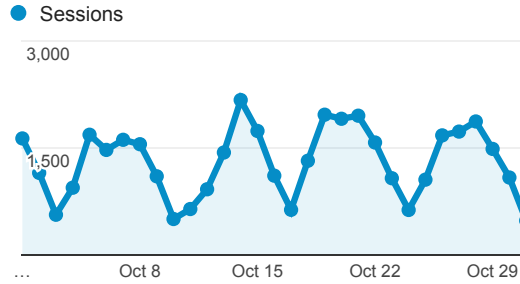

My Dashboard

Oct 1, 2015 - Oct 31, 2015

Avg. Visit Duration

Visits by Traffic Type

organic referral direct (not set)

Visits and Pageviews by Mobile

Mobile (Including Tablet)	Sessions	Pageviews
No	37,578	101,260
Yes	2,945	6,082

Visits

Visits

40,523
% of Total: 100.00% (40,523)

Visits and Pages / Visit by Keyword

Keyword	Sessions	Pages / Session
(not provided)	16,336	2.66
fogler library	145	2.08
foglerlibrary	52	1.75
umaine library	44	1.98
fogler	37	2.24
folger library	22	2.00
fogler library umaine	10	2.20
umaine fogler library	9	3.22
university of maine library	9	3.44
fogler library hours	8	2.00