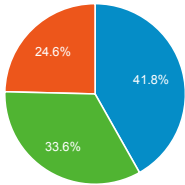

My Dashboard

Oct 1, 2015 - Oct 31, 2015

Avg. Visit Duration

Visits by Traffic Type

organic referral direct (not set)

Visits and Pageviews by Mobile

Mobile (Including Tablet)	Sessions	Pageviews
No	37,578	101,260
Yes	2,945	6,082

Visits

Visits

40,523
% of Total: 100.00% (40,523)

Visits and Pages / Visit by Keyword

Keyword	Sessions	Pages / Session
(not provided)	16,336	2.66
fogler library	145	2.08
foglerlibrary	52	1.75
umaine library	44	1.98
fogler	37	2.24
folger library	22	2.00
fogler library umaine	10	2.20
umaine fogler library	9	3.22
university of maine library	9	3.44
fogler library hours	8	2.00