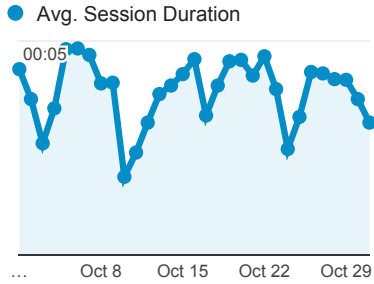

My Dashboard

Oct 1, 2015 - Oct 31, 2015

Avg. Visit Duration

Visits by Traffic Type

organic referral direct (not set)

Visits and Pageviews by Mobile

Mobile (Including Tablet)	Sessions	Pageviews
No	37,578	101,260
Yes	2,945	6,082