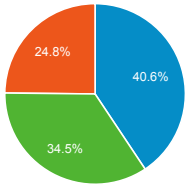

My Dashboard

Oct 1, 2014 - Oct 31, 2014

All Sessions
100.00%

+ Add Segment

Avg. Visit Duration

Avg. Session Duration

Visits by Traffic Type

referral organic direct (not set)

Visits and Pageviews by Mobile

Mobile (Including Tablet)	Sessions	Pageviews
No	46,822	147,454
Yes	3,540	7,937

Visits

Sessions

Visits

50,362

% of Total: 100.00% (50,362)

Visits and Pages / Visit by Keyword