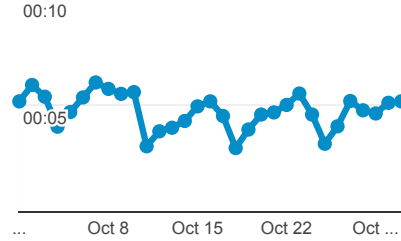

My Dashboard

Oct 1, 2014 - Oct 31, 2014

All Sessions
100.00%

+ Add Segment

Avg. Visit Duration

Avg. Session Duration

Visits by Traffic Type

referral organic direct (not set)

Visits and Pageviews by Mobile

Mobile (Including Tablet)	Sessions	Pageviews
No	46,822	147,454
Yes	3,540	7,937

Visits

Sessions

Visits

50,362

% of Total: 100.00% (50,362)

Visits and Pages / Visit by Keyword