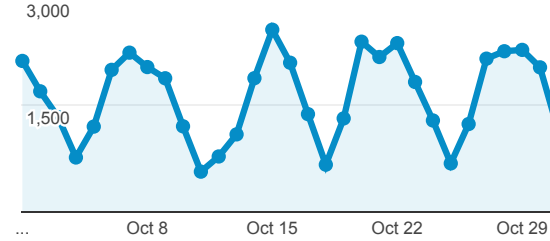

My Dashboard

Oct 1, 2014 - Oct 31, 2014

All Sessions
100.00%

+ Add Segment

Avg. Visit Duration

Avg. Session Duration

Visits by Traffic Type

referral organic direct (not set)

Visits and Pageviews by Mobile

Mobile (Including Tablet)	Sessions	Pageviews
No	46,822	147,454
Yes	3,540	7,937

Visits

Sessions

Visits

50,362

% of Total: 100.00% (50,362)

Visits and Pages / Visit by Keyword