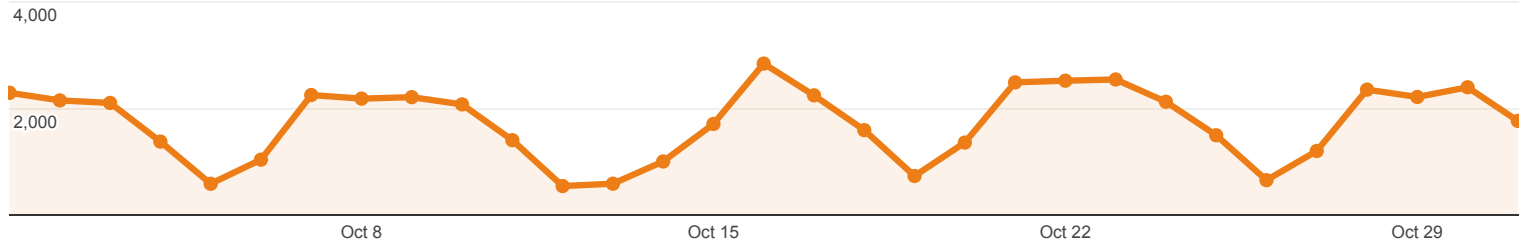

Oct 1, 2013 - Oct 31, 2013

Social Network Referrals

All Visits
100.00%

Social Referral

● Visits via Social Referral

● All Visits

| Social Network | Visits | Pageviews | Avg. Visit Duration | Pages / Visit |
|---------------------------------|--------|-----------|---------------------|---------------|
| 1. Blogger | 28 | 58 | 00:05:53 | 2.07 |
| 2. Facebook | 25 | 47 | 00:01:55 | 1.88 |
| 3. Twitter | 18 | 111 | 00:06:40 | 6.17 |
| 4. WordPress | 6 | 11 | 00:00:35 | 1.83 |
| 5. LibraryThing | 2 | 2 | 00:00:00 | 1.00 |
| 6. Tumblr | 2 | 8 | 00:01:04 | 4.00 |
| 7. Geni | 1 | 1 | 00:00:00 | 1.00 |
| 8. Google+ | 1 | 4 | 00:00:41 | 4.00 |