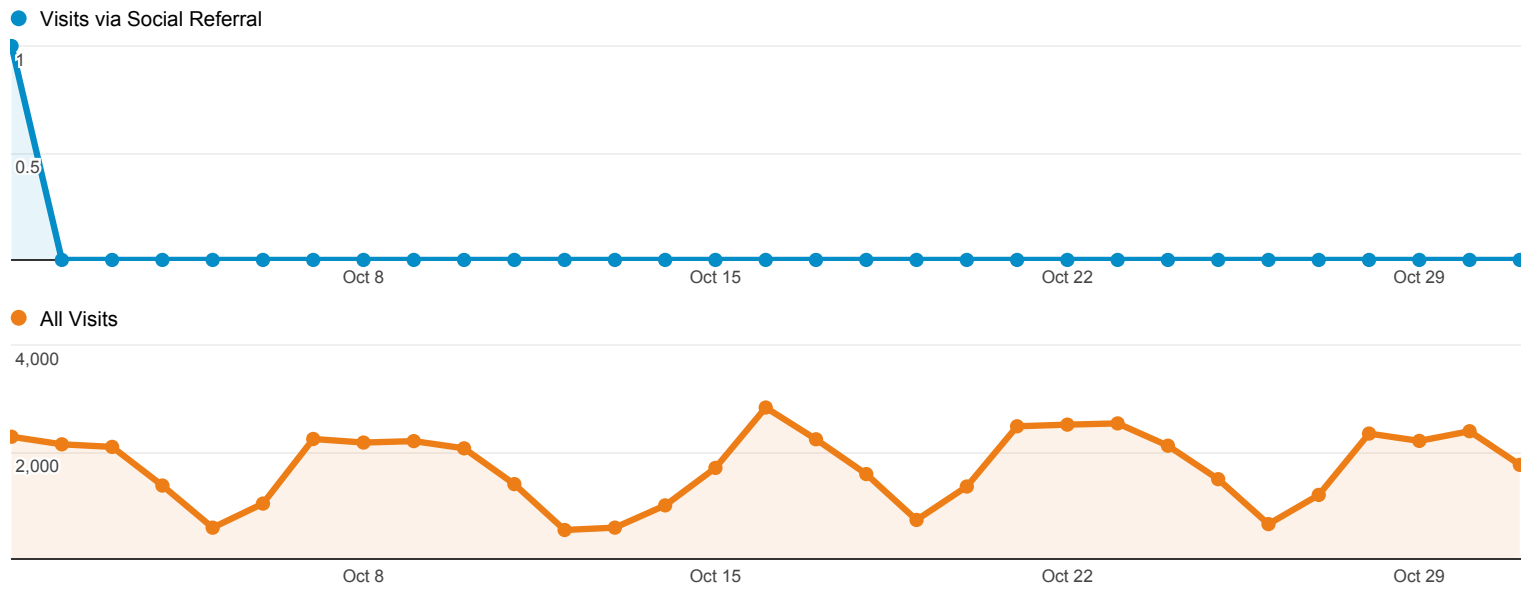

Rows 1 - 1 of 1

Oct 1, 2013 - Oct 31, 2013

Social Network Referrals

ALL » SOCIAL NETWORK: Tumblr

Social Referral

| Shared URL | Visits | Pageviews | Avg. Visit Duration | Pages / Visit |
|---|--------|-----------|---------------------|---------------|
| 1. library.umaine.edu/default.asp | 2 | 8 | 00:01:04 | 4.00 |

Rows 1 - 1 of 1

Oct 1, 2013 - Oct 31, 2013

Social Network Referrals

ALL » SOCIAL NETWORK: Geni

Social Referral

| Shared URL | Visits | Pageviews | Avg. Visit Duration | Pages / Visit |
|---|--------|-----------|---------------------|---------------|
| 1. www.library.umaine.edu/speccoll/FindingAids/Hillfamilypapers.htm | 1 | 1 | 00:00:00 | 1.00 |

Rows 1 - 1 of 1

Oct 1, 2013 - Oct 31, 2013

Social Network Referrals

ALL » SOCIAL NETWORK: Google+

Social Referral

● Visits via Social Referral

● All Visits

| Shared URL | Visits | Pageviews | Avg. Visit Duration | Data Hub Activities | Pages / Visit |
|---|--------|-----------|---------------------|---------------------|---------------|
| 1. library.umaine.edu/default.asp | 1 | 4 | 00:00:41 | 0 | 4.00 |