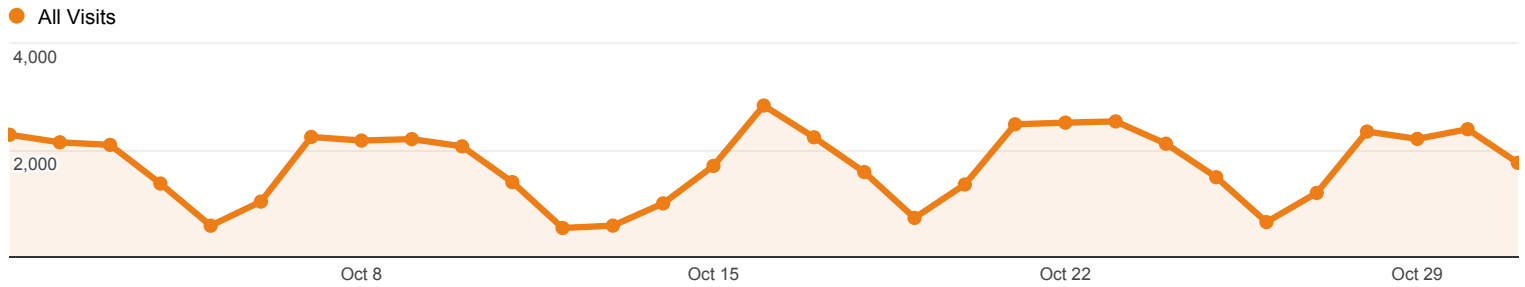

Rows 1 - 5 of 5

Oct 1, 2013 - Oct 31, 2013

Social Network Referrals

ALL » SOCIAL NETWORK: Facebook

Social Referral

● Visits via Social Referral

| Shared URL | Visits | Pageviews | Avg. Visit Duration | Pages / Visit |
|---|--------|-----------|---------------------|---------------|
| 1. library.umaine.edu/default.asp | 6 | 14 | 00:03:38 | 2.33 |
| 2. www.library.umaine.edu/default.asp | 2 | 3 | 00:00:17 | 1.50 |
| 3. www.library.umaine.edu/sec/wallace/ip_panel_2013.htm | 2 | 3 | 00:00:21 | 1.50 |
| 4. www.library.umaine.edu/yearbooks/default.asp | 2 | 3 | 00:00:21 | 1.50 |
| 5. www.library.umaine.edu/yearbooks/Eighties.htm | 2 | 4 | 00:00:31 | 2.00 |
| 6. www.library.umaine.edu/yearbooks/Seventies.htm | 2 | 3 | 00:03:00 | 1.50 |
| 7. library.umaine.edu/circ/group_study_rooms.htm | 1 | 1 | 00:00:00 | 1.00 |
| 8. library.umaine.edu/social/business_law.htm | 1 | 2 | 00:03:09 | 2.00 |
| 9. library.umaine.edu/social/business_law2.htm | 1 | 5 | 00:09:00 | 5.00 |
| 10. library.umaine.edu/townreport/holdings.htm | 1 | 1 | 00:00:00 | 1.00 |

Rows 1 - 10 of 15

Oct 1, 2013 - Oct 31, 2013

Social Network Referrals

ALL » SOCIAL NETWORK: Twitter

Social Referral

● Visits via Social Referral

| Shared URL | Visits | Pageviews | Avg. Visit Duration | Pages / Visit |
|---|--------|-----------|---------------------|---------------|
| 1. www.library.umaine.edu/default.asp | 11 | 100 | 00:10:54 | 9.09 |
| 2. www.library.umaine.edu/about/hours.htm | 3 | 6 | 00:00:00 | 2.00 |
| 3. library.umaine.edu/science/default.asp | 1 | 1 | 00:00:00 | 1.00 |
| 4. www.library.umaine.edu/indexesdb/Indexes.asp | 1 | 2 | 00:00:03 | 2.00 |
| 5. www.library.umaine.edu/sec/wallace/ip_panel_2013.htm | 1 | 1 | 00:00:00 | 1.00 |
| 6. www.library.umaine.edu/staff/libx_guide.htm | 1 | 1 | 00:00:00 | 1.00 |