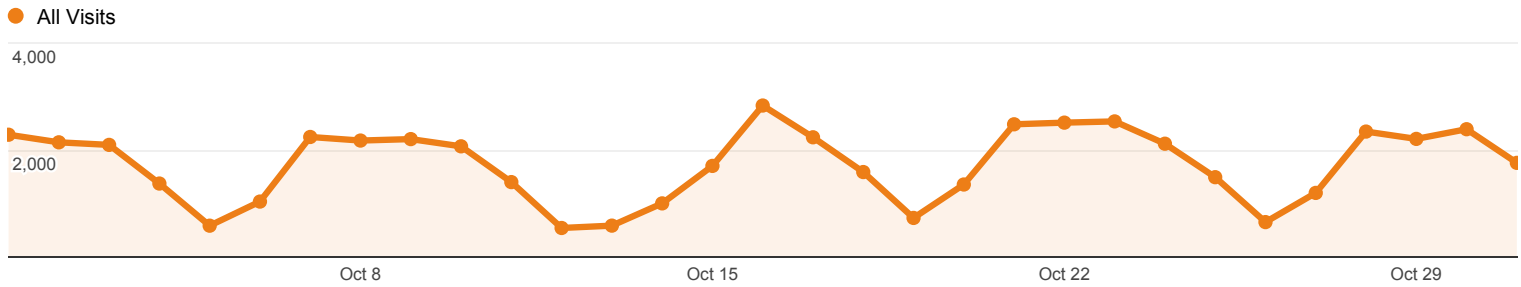

Rows 1 - 10 of 15

Oct 1, 2013 - Oct 31, 2013

Social Network Referrals

ALL » SOCIAL NETWORK: Twitter

Social Referral

● Visits via Social Referral

| Shared URL | Visits | Pageviews | Avg. Visit Duration | Pages / Visit |
|---|--------|-----------|---------------------|---------------|
| 1. www.library.umaine.edu/default.asp | 11 | 100 | 00:10:54 | 9.09 |
| 2. www.library.umaine.edu/about/hours.htm | 3 | 6 | 00:00:00 | 2.00 |
| 3. library.umaine.edu/science/default.asp | 1 | 1 | 00:00:00 | 1.00 |
| 4. www.library.umaine.edu/indexesdb/Indexes.asp | 1 | 2 | 00:00:03 | 2.00 |
| 5. www.library.umaine.edu/sec/wallace/ip_panel_2013.htm | 1 | 1 | 00:00:00 | 1.00 |
| 6. www.library.umaine.edu/staff/libx_guide.htm | 1 | 1 | 00:00:00 | 1.00 |

Rows 1 - 6 of 6

Oct 1, 2013 - Oct 31, 2013

Social Network Referrals

ALL » SOCIAL NETWORK: WordPress

Social Referral

● Visits via Social Referral

| Shared URL | Visits | Pageviews | Avg. Visit Duration | Pages / Visit |
|---|--------|-----------|---------------------|---------------|
| 1. www.library.umaine.edu/theses/default.asp | 5 | 10 | 00:00:42 | 2.00 |
| 2. www.library.umaine.edu/theses/ | 1 | 1 | 00:00:00 | 1.00 |

Rows 1 - 2 of 2

Oct 1, 2013 - Oct 31, 2013

Social Network Referrals

ALL » SOCIAL NETWORK: LibraryThing

Social Referral

● Visits via Social Referral

● All Visits

| Shared URL | Visits | Pageviews | Avg. Visit Duration | Pages / Visit |
|---|--------|-----------|---------------------|---------------|
| 1. www.library.umaine.edu/default.asp | 2 | 2 | 00:00:00 | 1.00 |