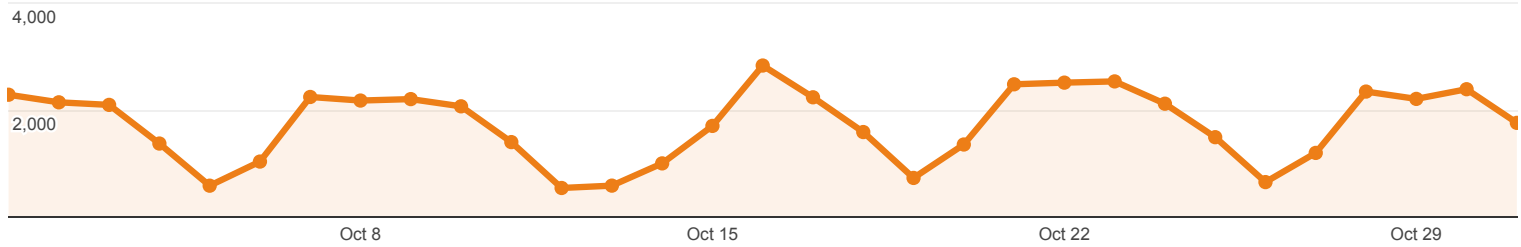

Rows 1 - 8 of 8

Oct 1, 2013 - Oct 31, 2013

Social Network Referrals

ALL » SOCIAL NETWORK: Blogger

Social Referral

● Visits via Social Referral

● All Visits

| Shared URL | Visits | Pageviews | Avg. Visit Duration | Pages / Visit |
|---|--------|-----------|---------------------|---------------|
| 1. www.library.umaine.edu/theses/default.asp | 22 | 34 | 00:03:27 | 1.55 |
| 2. library.umaine.edu/townreport/holdings.htm | 3 | 17 | 00:26:02 | 5.67 |
| 3. library.umaine.edu/about/info_commons.htm | 1 | 1 | 00:00:00 | 1.00 |
| 4. www.library.umaine.edu/govdoc/newcensus.htm | 1 | 2 | 00:00:45 | 2.00 |
| 5. www.library.umaine.edu/townreport/default.asp | 1 | 4 | 00:10:01 | 4.00 |

Rows 1 - 5 of 5

Oct 1, 2013 - Oct 31, 2013

Social Network Referrals

ALL » SOCIAL NETWORK: Facebook

Social Referral

● Visits via Social Referral

| Shared URL | Visits | Pageviews | Avg. Visit Duration | Pages / Visit |
|---|--------|-----------|---------------------|---------------|
| 1. library.umaine.edu/default.asp | 6 | 14 | 00:03:38 | 2.33 |
| 2. www.library.umaine.edu/default.asp | 2 | 3 | 00:00:17 | 1.50 |
| 3. www.library.umaine.edu/sec/wallace/ip_panel_2013.htm | 2 | 3 | 00:00:21 | 1.50 |
| 4. www.library.umaine.edu/yearbooks/default.asp | 2 | 3 | 00:00:21 | 1.50 |
| 5. www.library.umaine.edu/yearbooks/Eighties.htm | 2 | 4 | 00:00:31 | 2.00 |
| 6. www.library.umaine.edu/yearbooks/Seventies.htm | 2 | 3 | 00:03:00 | 1.50 |
| 7. library.umaine.edu/circ/group_study_rooms.htm | 1 | 1 | 00:00:00 | 1.00 |
| 8. library.umaine.edu/social/business_law.htm | 1 | 2 | 00:03:09 | 2.00 |
| 9. library.umaine.edu/social/business_law2.htm | 1 | 5 | 00:09:00 | 5.00 |
| 10. library.umaine.edu/townreport/holdings.htm | 1 | 1 | 00:00:00 | 1.00 |