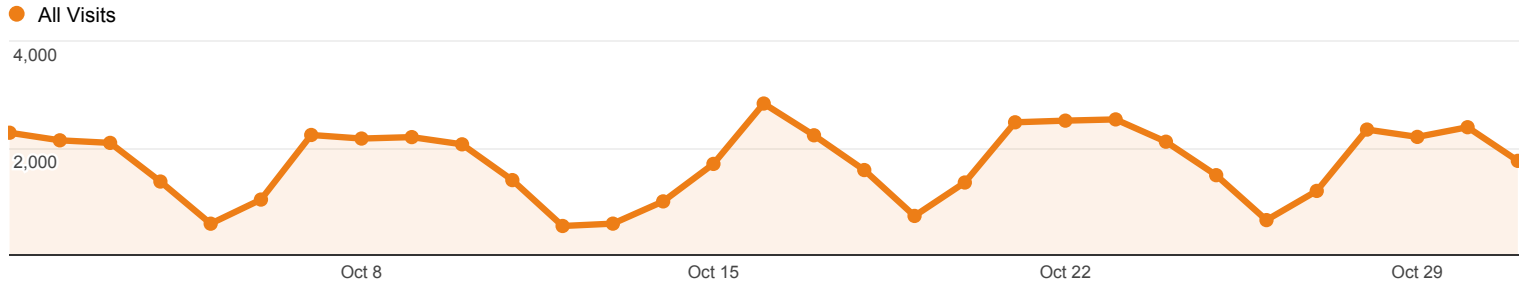

Rows 1 - 10 of 15

Oct 1, 2013 - Oct 31, 2013

Social Network Referrals

ALL » SOCIAL NETWORK: Twitter

Social Referral

● Visits via Social Referral

| Shared URL | Visits | Pageviews | Avg. Visit Duration | Pages / Visit |
|---|--------|-----------|---------------------|---------------|
| 1. www.library.umaine.edu/default.asp | 11 | 100 | 00:10:54 | 9.09 |
| 2. www.library.umaine.edu/about/hours.htm | 3 | 6 | 00:00:00 | 2.00 |
| 3. library.umaine.edu/science/default.asp | 1 | 1 | 00:00:00 | 1.00 |
| 4. www.library.umaine.edu/indexesdb/Indexes.asp | 1 | 2 | 00:00:03 | 2.00 |
| 5. www.library.umaine.edu/sec/wallace/ip_panel_2013.htm | 1 | 1 | 00:00:00 | 1.00 |
| 6. www.library.umaine.edu/staff/libx_guide.htm | 1 | 1 | 00:00:00 | 1.00 |

Rows 1 - 6 of 6

Oct 1, 2013 - Oct 31, 2013

Social Network Referrals

ALL » SOCIAL NETWORK: WordPress

Social Referral

● Visits via Social Referral

| Shared URL | Visits | Pageviews | Avg. Visit Duration | Pages / Visit |
|---|--------|-----------|---------------------|---------------|
| 1. www.library.umaine.edu/theses/default.asp | 5 | 10 | 00:00:42 | 2.00 |
| 2. www.library.umaine.edu/theses/ | 1 | 1 | 00:00:00 | 1.00 |