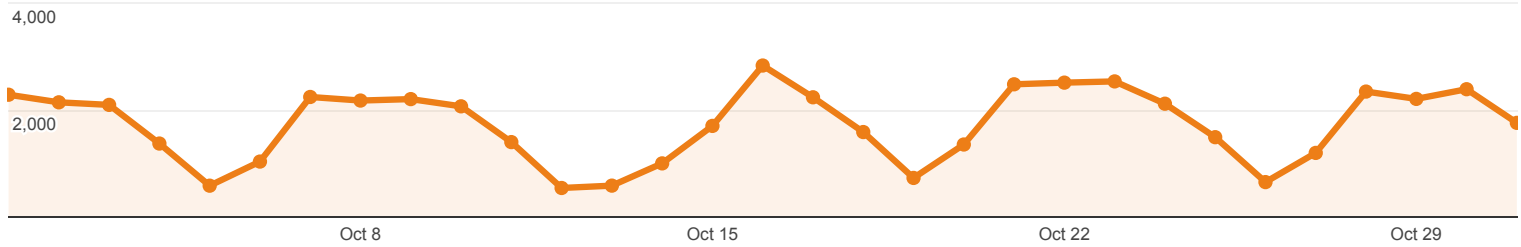

Rows 1 - 1 of 1

Oct 1, 2013 - Oct 31, 2013

Social Network Referrals

ALL » SOCIAL NETWORK: Google+

Social Referral

● Visits via Social Referral

● All Visits

| Shared URL | Visits | Pageviews | Avg. Visit Duration | Data Hub Activities | Pages / Visit |
|---|--------|-----------|---------------------|---------------------|---------------|
| 1. library.umaine.edu/default.asp | 1 | 4 | 00:00:41 | 0 | 4.00 |