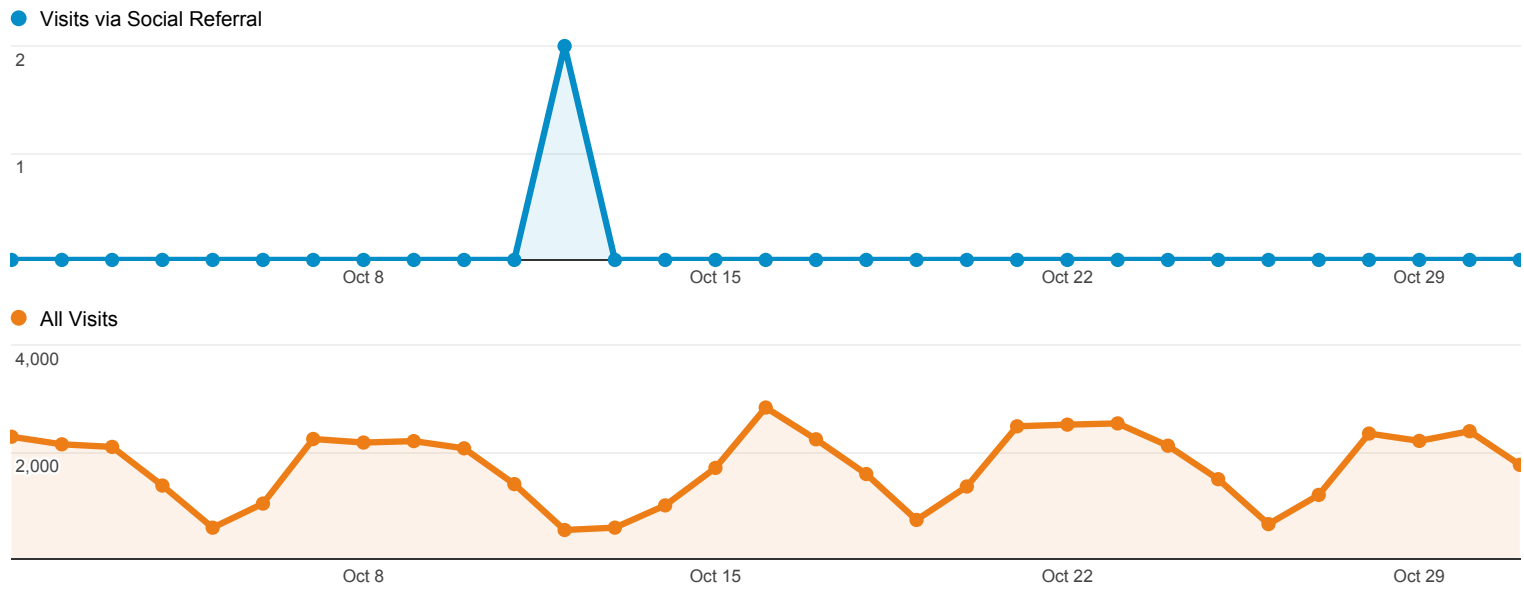

Rows 1 - 2 of 2

Oct 1, 2013 - Oct 31, 2013

Social Network Referrals

ALL » SOCIAL NETWORK: LibraryThing

Social Referral

● Visits via Social Referral

● All Visits

| Shared URL | Visits | Pageviews | Avg. Visit Duration | Pages / Visit |
|---|--------|-----------|---------------------|---------------|
| 1. www.library.umaine.edu/default.asp | 2 | 2 | 00:00:00 | 1.00 |

Rows 1 - 1 of 1

Oct 1, 2013 - Oct 31, 2013

Social Network Referrals

ALL » SOCIAL NETWORK: Tumblr

Social Referral

| Shared URL | Visits | Pageviews | Avg. Visit Duration | Pages / Visit |
|---|--------|-----------|---------------------|---------------|
| 1. library.umaine.edu/default.asp | 2 | 8 | 00:01:04 | 4.00 |

Rows 1 - 1 of 1

Oct 1, 2013 - Oct 31, 2013

Social Network Referrals

ALL » SOCIAL NETWORK: Google+

Social Referral

● Visits via Social Referral

● All Visits

| Shared URL | Visits | Pageviews | Avg. Visit Duration | Data Hub Activities | Pages / Visit |
|---|--------|-----------|---------------------|---------------------|---------------|
| 1. library.umaine.edu/default.asp | 1 | 4 | 00:00:41 | 0 | 4.00 |