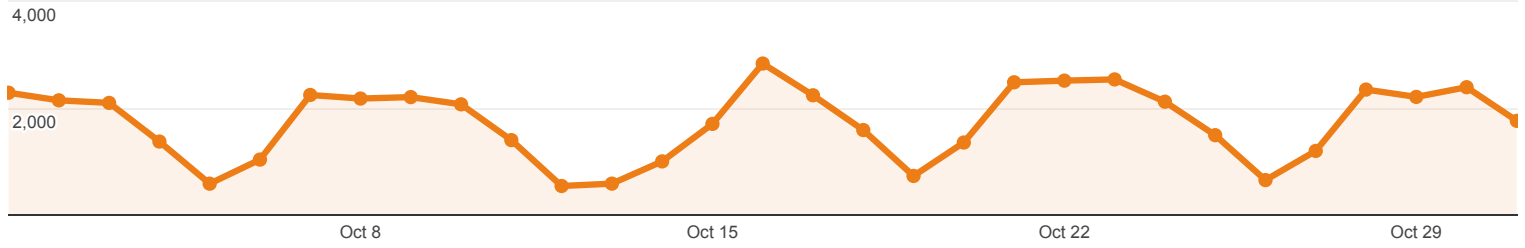

Rows 1 - 6 of 6

Oct 1, 2013 - Oct 31, 2013

Social Network Referrals

ALL » SOCIAL NETWORK: WordPress

Social Referral

● Visits via Social Referral

| Shared URL | Visits | Pageviews | Avg. Visit Duration | Pages / Visit |
|---|--------|-----------|---------------------|---------------|
| 1. www.library.umaine.edu/theses/default.asp | 5 | 10 | 00:00:42 | 2.00 |
| 2. www.library.umaine.edu/theses/ | 1 | 1 | 00:00:00 | 1.00 |

Rows 1 - 2 of 2

Oct 1, 2013 - Oct 31, 2013

Social Network Referrals

ALL » SOCIAL NETWORK: LibraryThing

Social Referral

● Visits via Social Referral

● All Visits

| Shared URL | Visits | Pageviews | Avg. Visit Duration | Pages / Visit |
|---|--------|-----------|---------------------|---------------|
| 1. www.library.umaine.edu/default.asp | 2 | 2 | 00:00:00 | 1.00 |

Rows 1 - 1 of 1

Oct 1, 2013 - Oct 31, 2013

Social Network Referrals

ALL » SOCIAL NETWORK: Tumblr

Social Referral

| Shared URL | Visits | Pageviews | Avg. Visit Duration | Pages / Visit |
|---|--------|-----------|---------------------|---------------|
| 1. library.umaine.edu/default.asp | 2 | 8 | 00:01:04 | 4.00 |