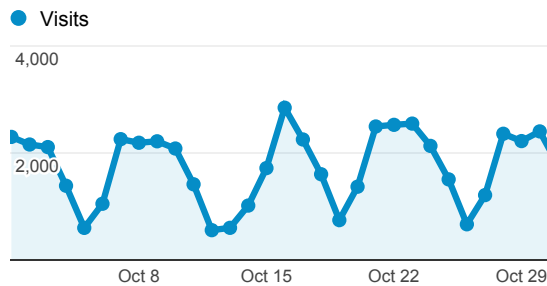

My Dashboard

Oct 1, 2013 - Oct 31, 2013

 All Visits
100.00%

Avg. Visit Duration

Visits

Pageviews

147,540
% of Total: 100.00% (147,540)

Pageviews by Page Title