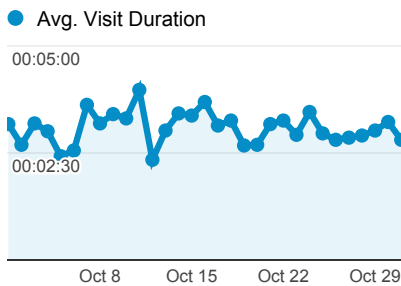

My Dashboard

Oct 1, 2013 - Oct 31, 2013

 All Visits
100.00%

Avg. Visit Duration

Visits

Pageviews

147,540
% of Total: 100.00% (147,540)

Pageviews by Page Title