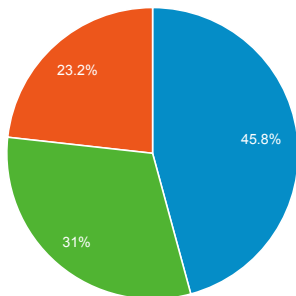

Visits by Traffic Type

■ direct ■ organic ■ referral

Visits

54,128
% of Total: 100.00% (54,128)

Visits and Pages / Visit by Keyword

Keyword	Visits	Pages / Visit
(not provided)	13,041	2.65
http://library.umaine.edu/	743	1.67
fogler library	640	3.11
(not set)	406	8.17
umaine library	214	3.69
fogler	106	3.21
fogler library hours	72	2.10
umaine fogler	71	3.70
http://www.library.umaine.edu/	69	1.54
university of maine library	65	3.09

Visits and Pageviews by Mobile

Mobile (Including Tablet)	Visits	Pageviews
No	52,256	143,195
Yes	1,872	4,345

Visits and Pages / Visit by Mobile ...

Mobile Device Info	Visits	Pages / Visit
Apple iPhone	647	2.07
Apple iPad	624	2.46
(not set)	92	2.61
Samsung GT-I9300 Galaxy S III	51	1.92
Apple iPod	45	4.02
Motorola MOTXT912	27	1.96

Visits and Pages / Visit by Source / Medium

Source / Medium	Visits	Pages / Visit
(direct) / (none)	24,778	2.24
google / organic	15,989	2.77
umaine.edu / referral	5,084	3.61
library.umaine.edu / referral	4,966	4.07
libraries.maine.edu / referral	684	3.15
bing / organic	412	2.75

Exits and Pageviews by Exit Page

Exit Page	Exits	Pageviews
/default.asp	22,886	35,654
/default_ursus.asp	3,241	9,703
/default_res.htm	1,825	4,848
/indexesdb/Indexes.asp?search=A&range=SZ	1,670	6,748
/default_idb.asp	1,583	4,985
/indexesdb/Indexes.asp?search=A&range=AD	1,556	6,611
/default_ejournal.s.asp	1,339	4,582
/indexesdb/Indexes.asp?search=A&range=NS	1,162	4,337